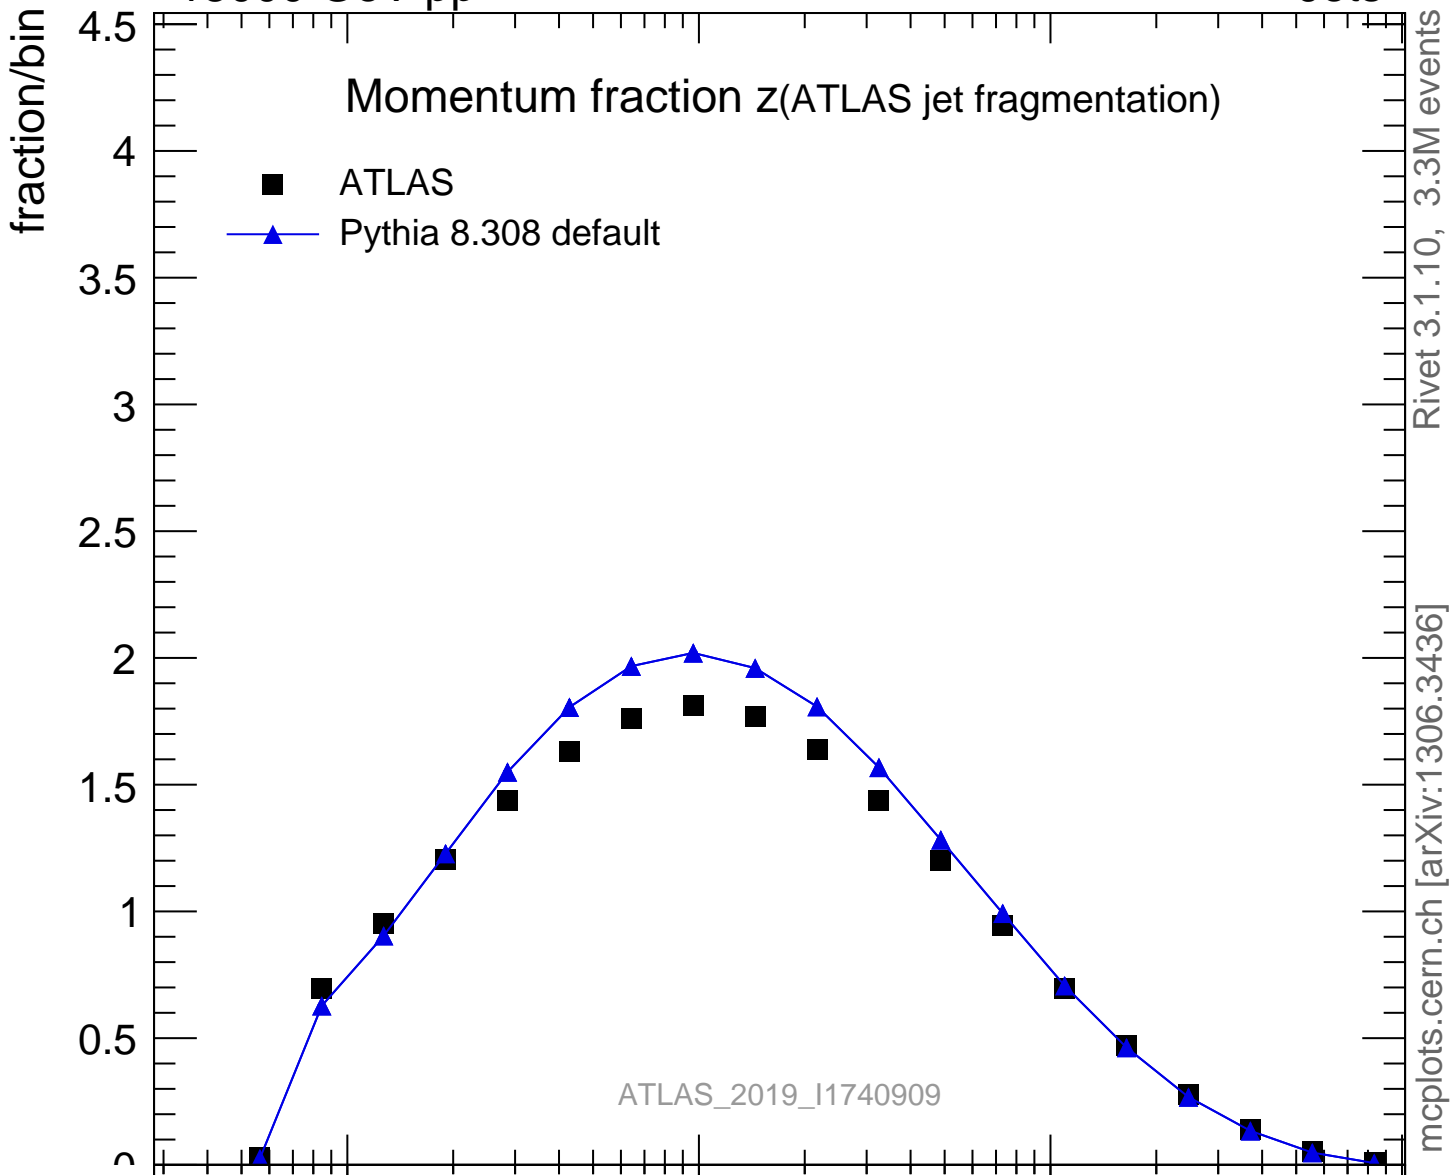

13000 GeV pp

Jets

Rivet 3.1.10, 3.3M events
mcplots.cern.ch [arXiv:1306.3436]