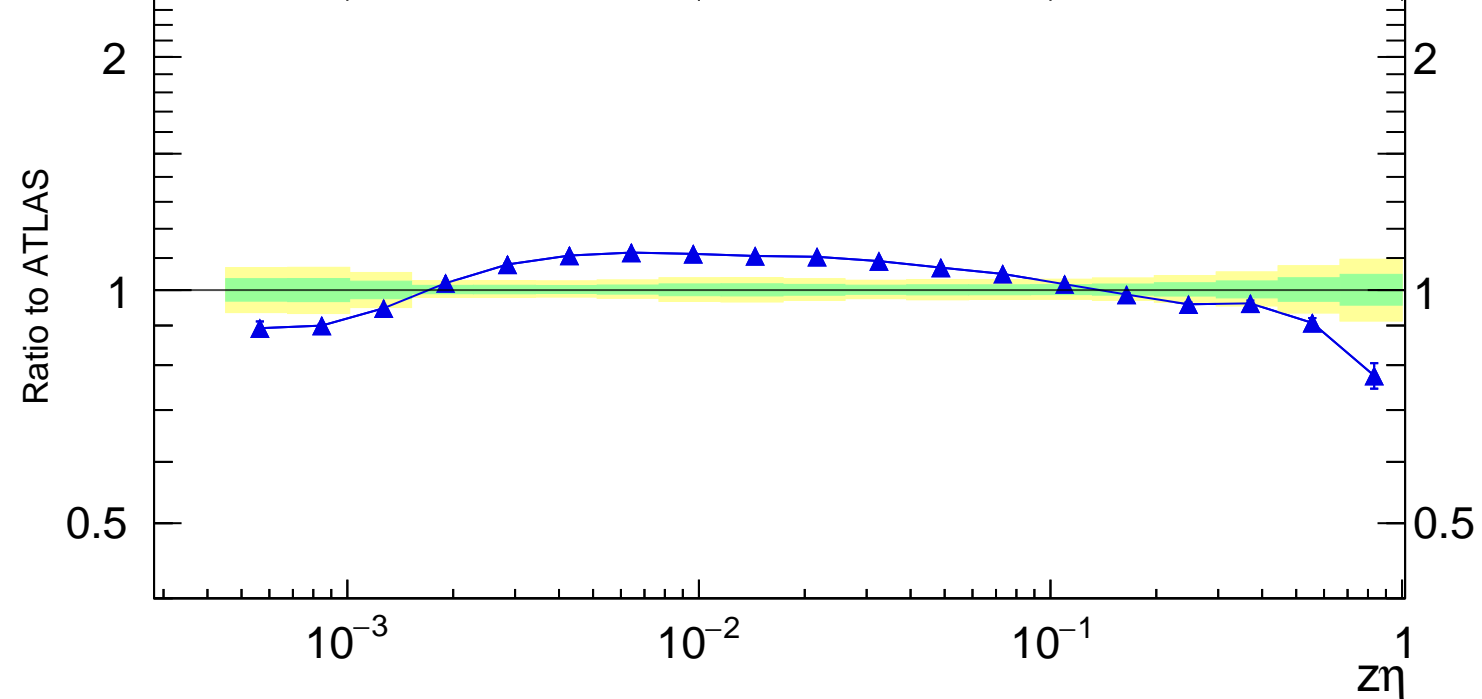

13000 GeV pp

Jets

Rivet 3.1.10, 3.3M events
mcplots.cern.ch [arXiv:1306.3436]