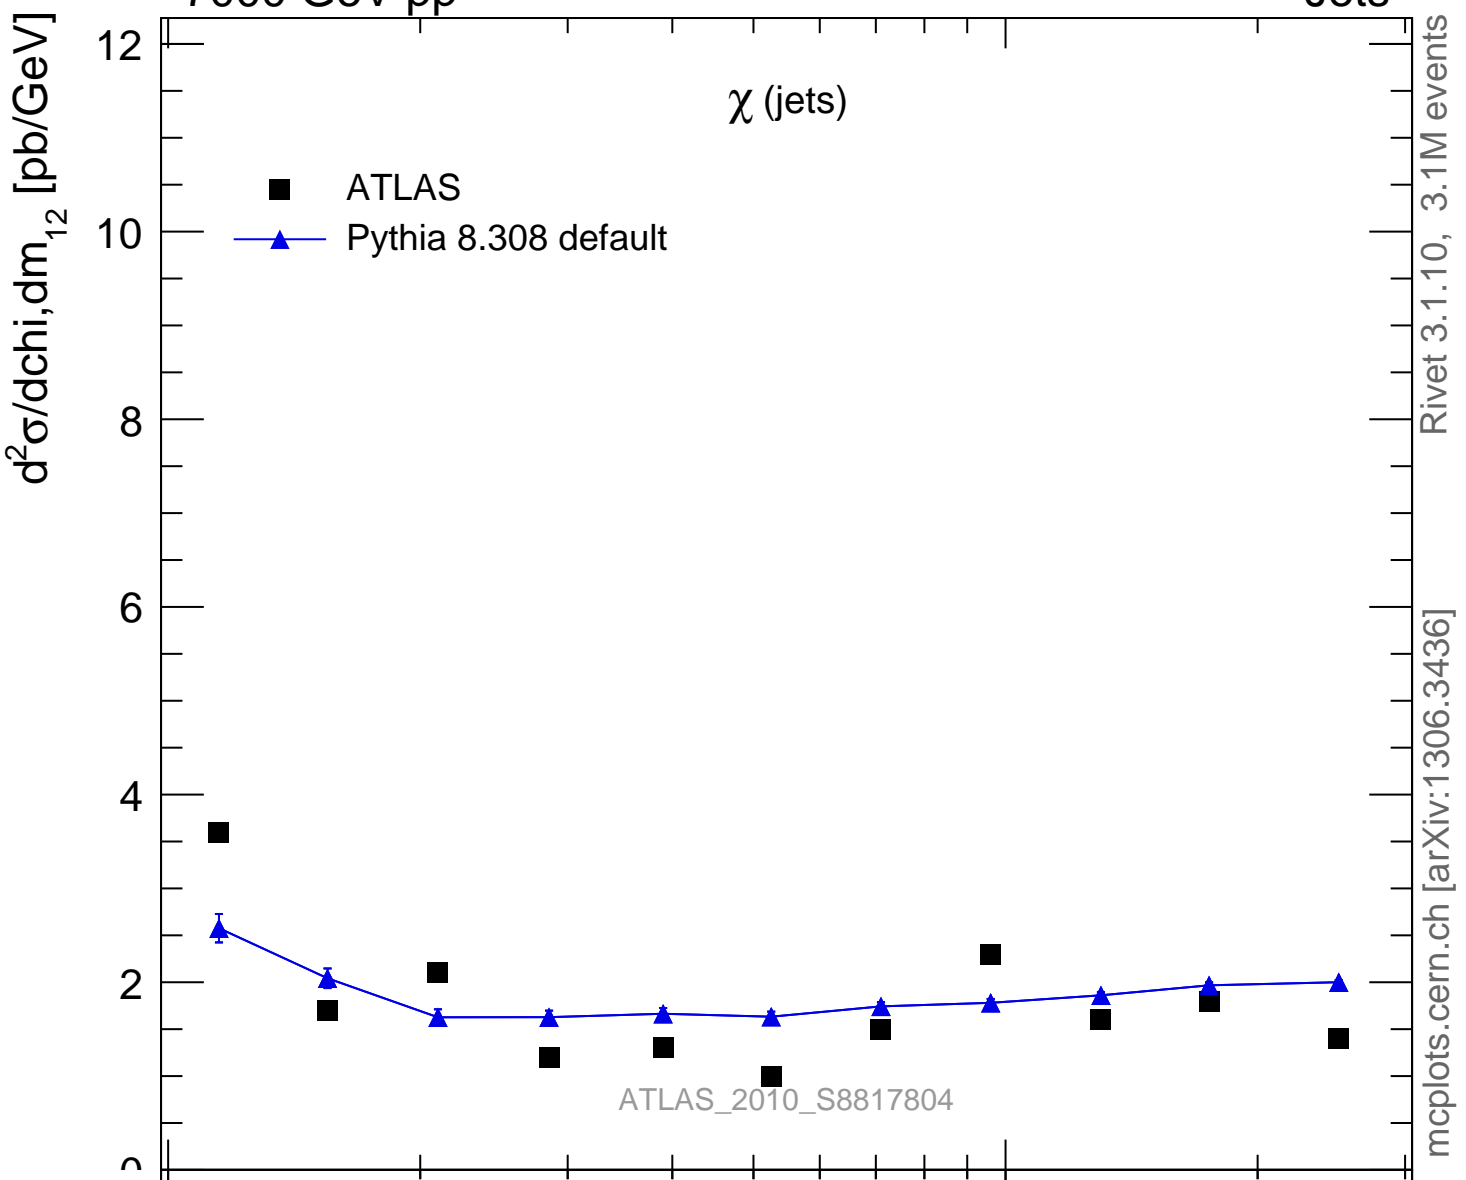

7000 GeV pp

Jets

Rivet 3.1.10, 3.1M events
mcplots.cern.ch [arXiv:1306.3436]