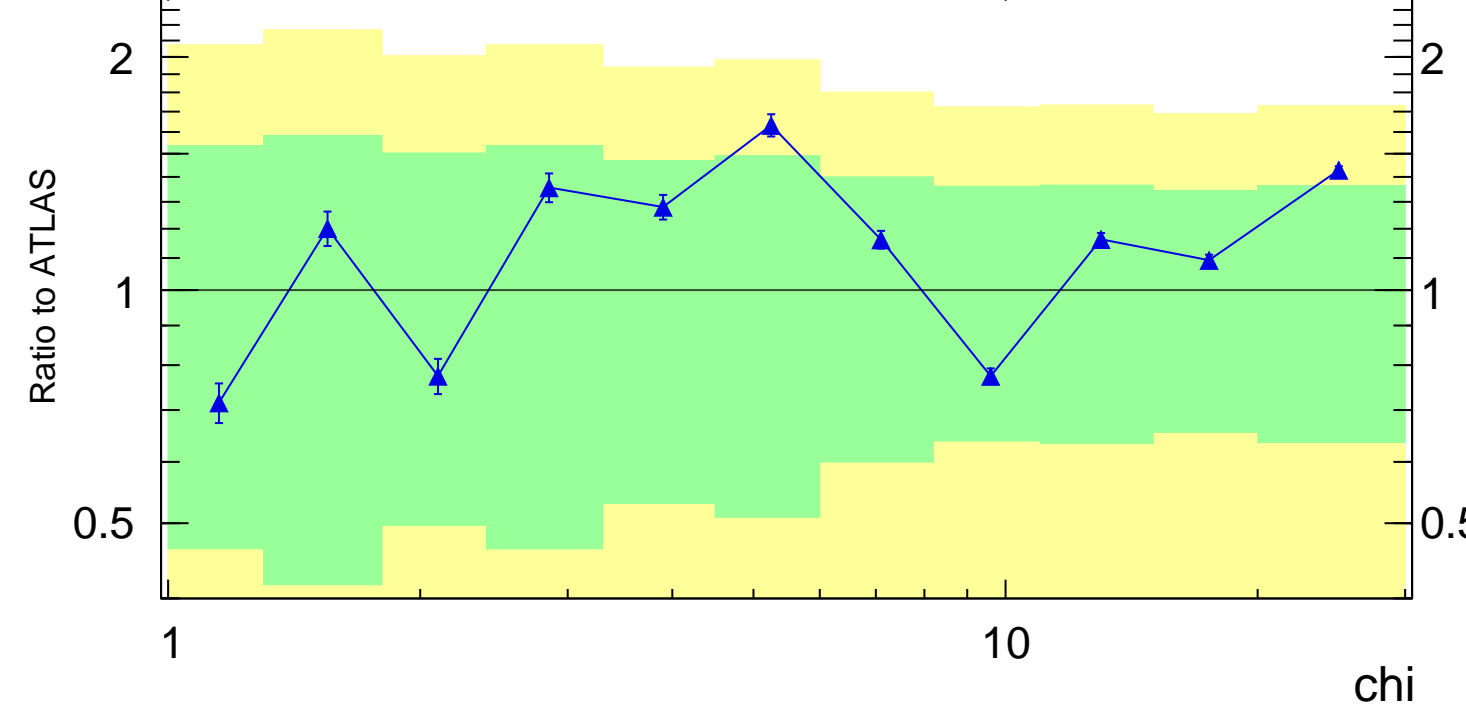

7000 GeV pp

Jets

Rivet 3.1.10, 3.1M events
mcplots.cern.ch [arXiv:1306.3436]