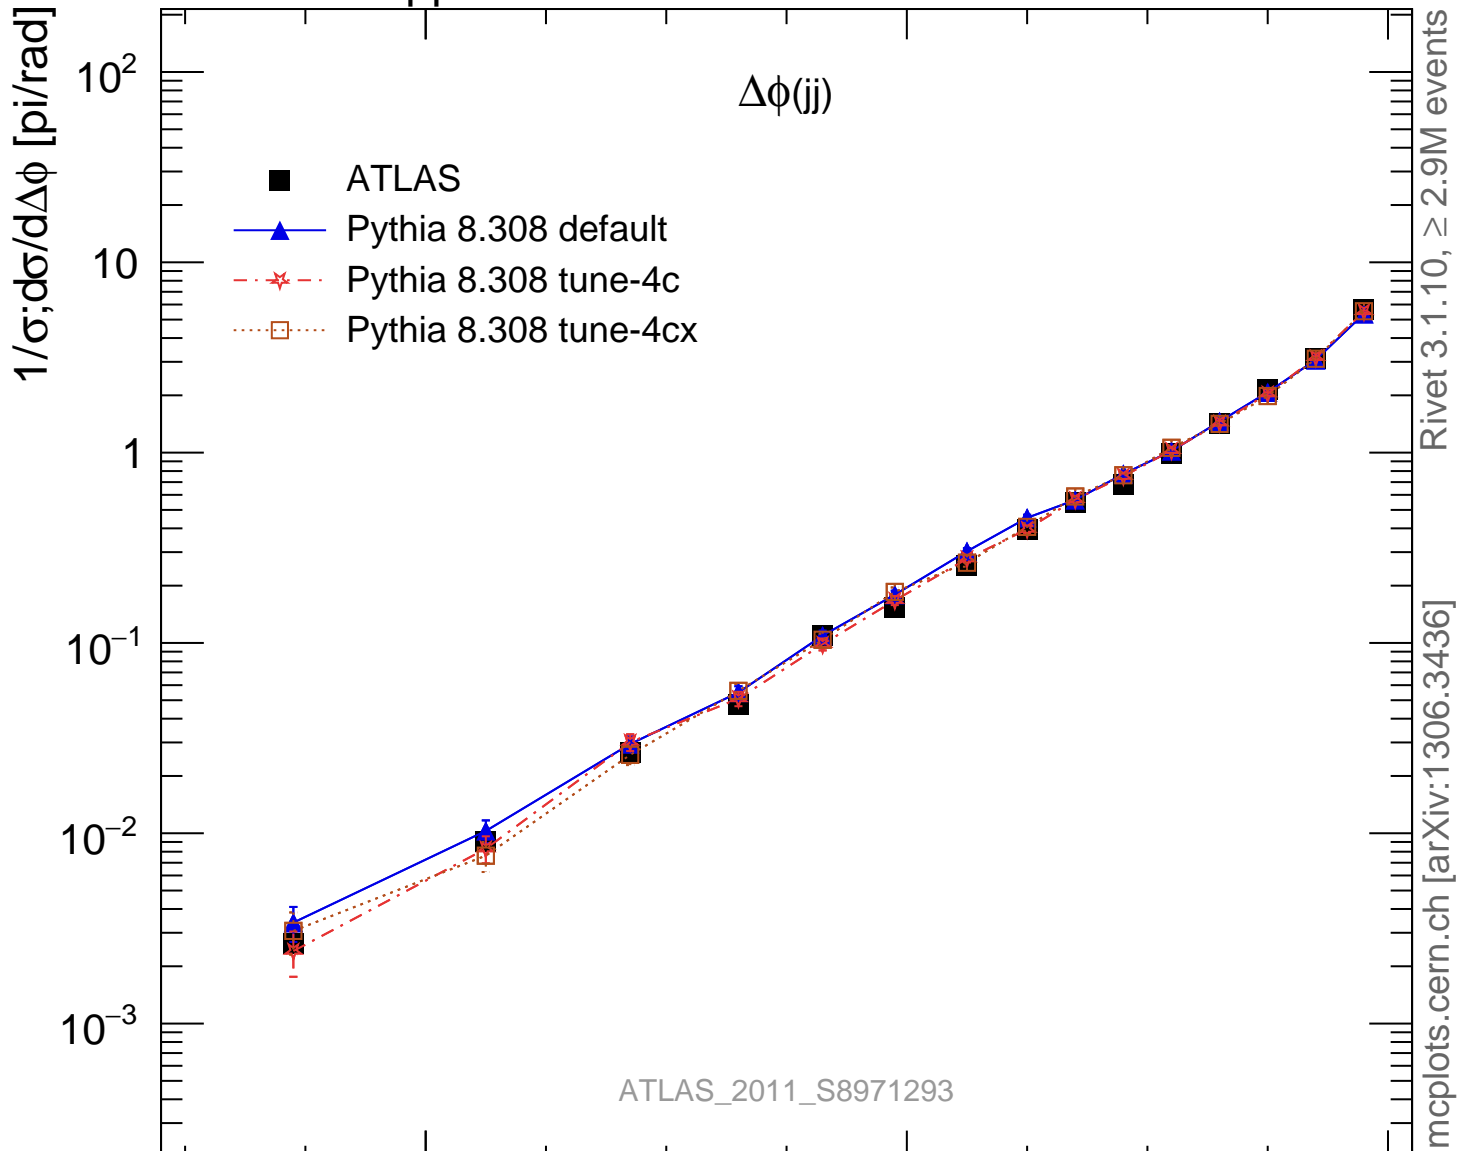

7000 GeV pp

Jets

Rivet 3.1.10, $\geq 2.9\text{M}$ events
mcplots.cern.ch [arXiv:1306.3436]