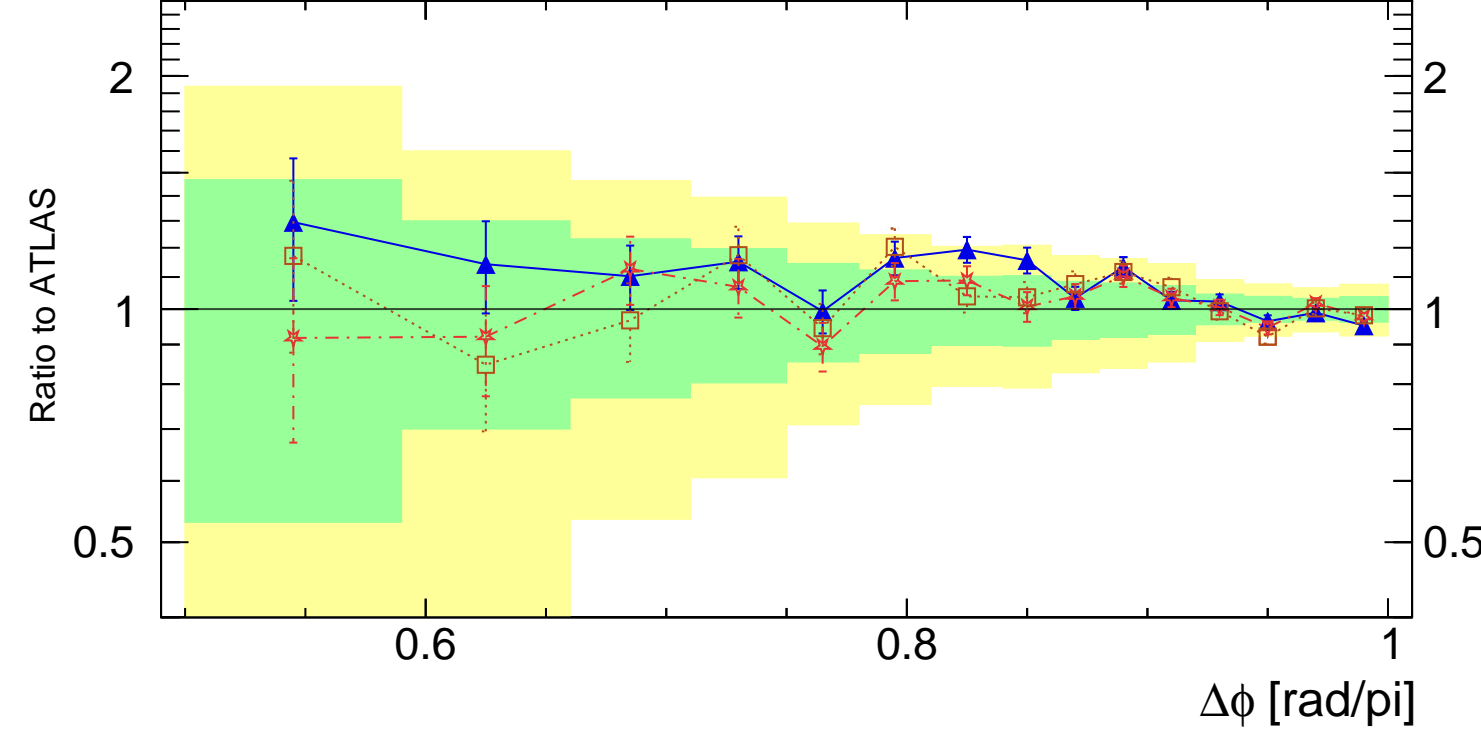

7000 GeV pp

Jets

Rivet 3.1.10, $\geq 2.9\text{M}$ events
mcplots.cern.ch [arXiv:1306.3436]