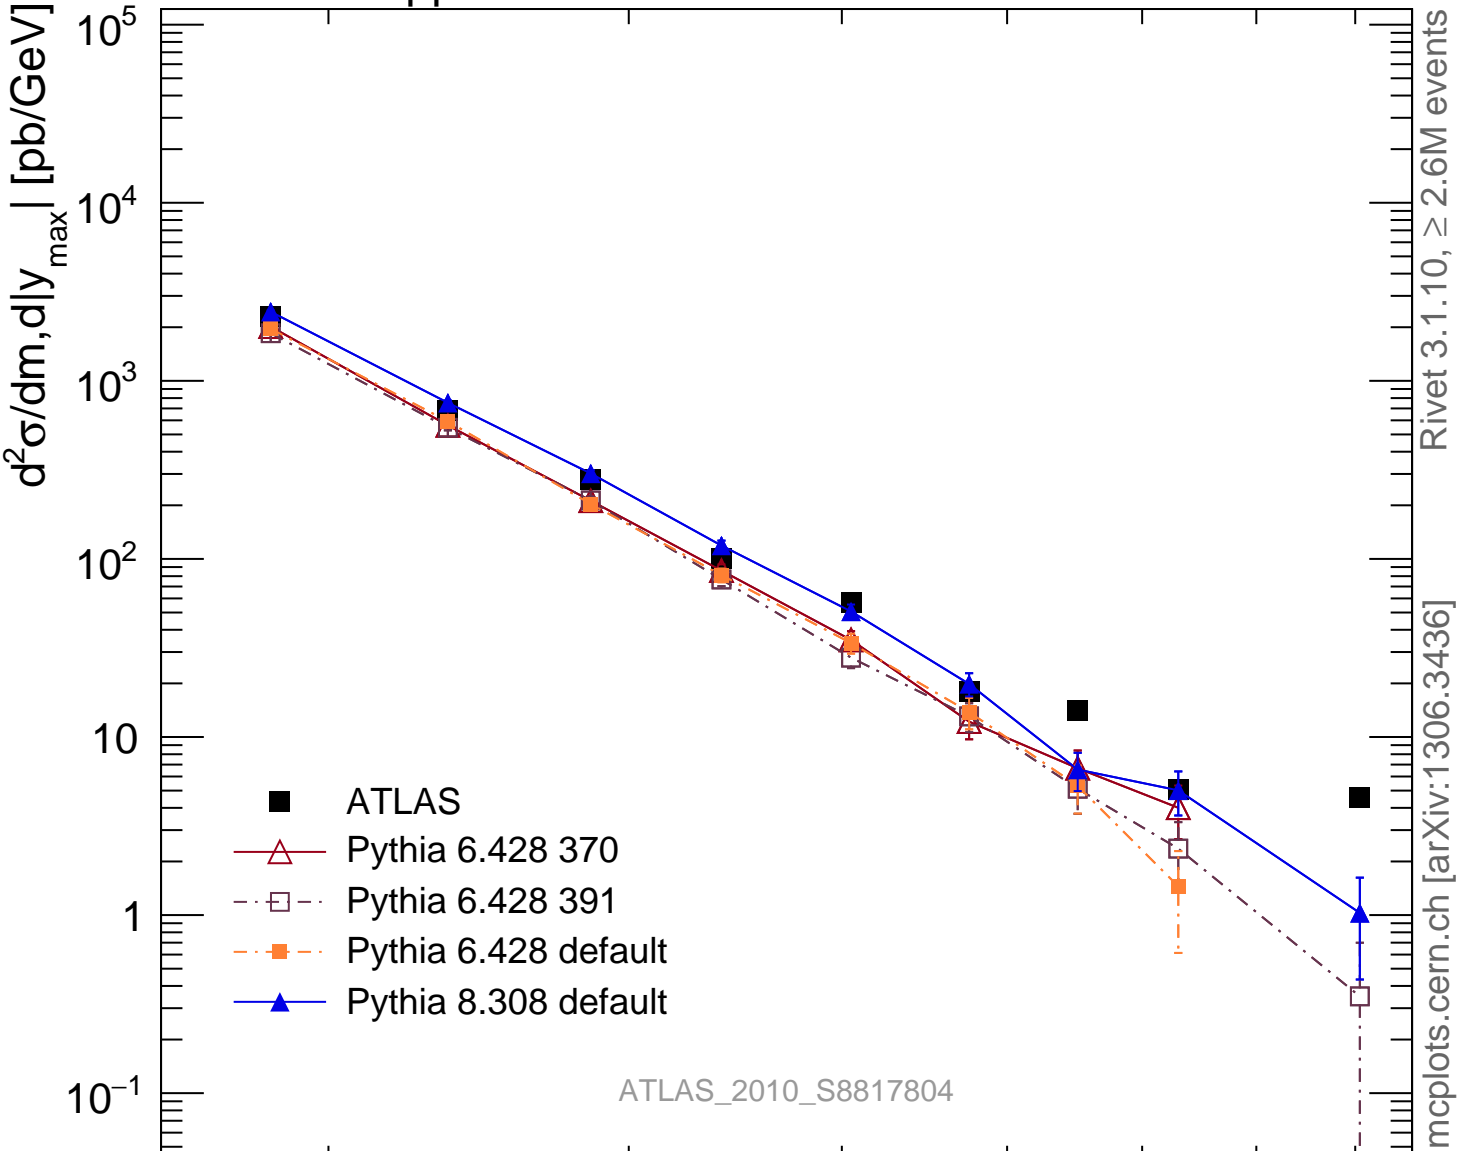

7000 GeV pp

Jets

Rivet 3.1.10, $\geq 2.6M$ events
mcplots.cern.ch [arXiv:1306.3436]