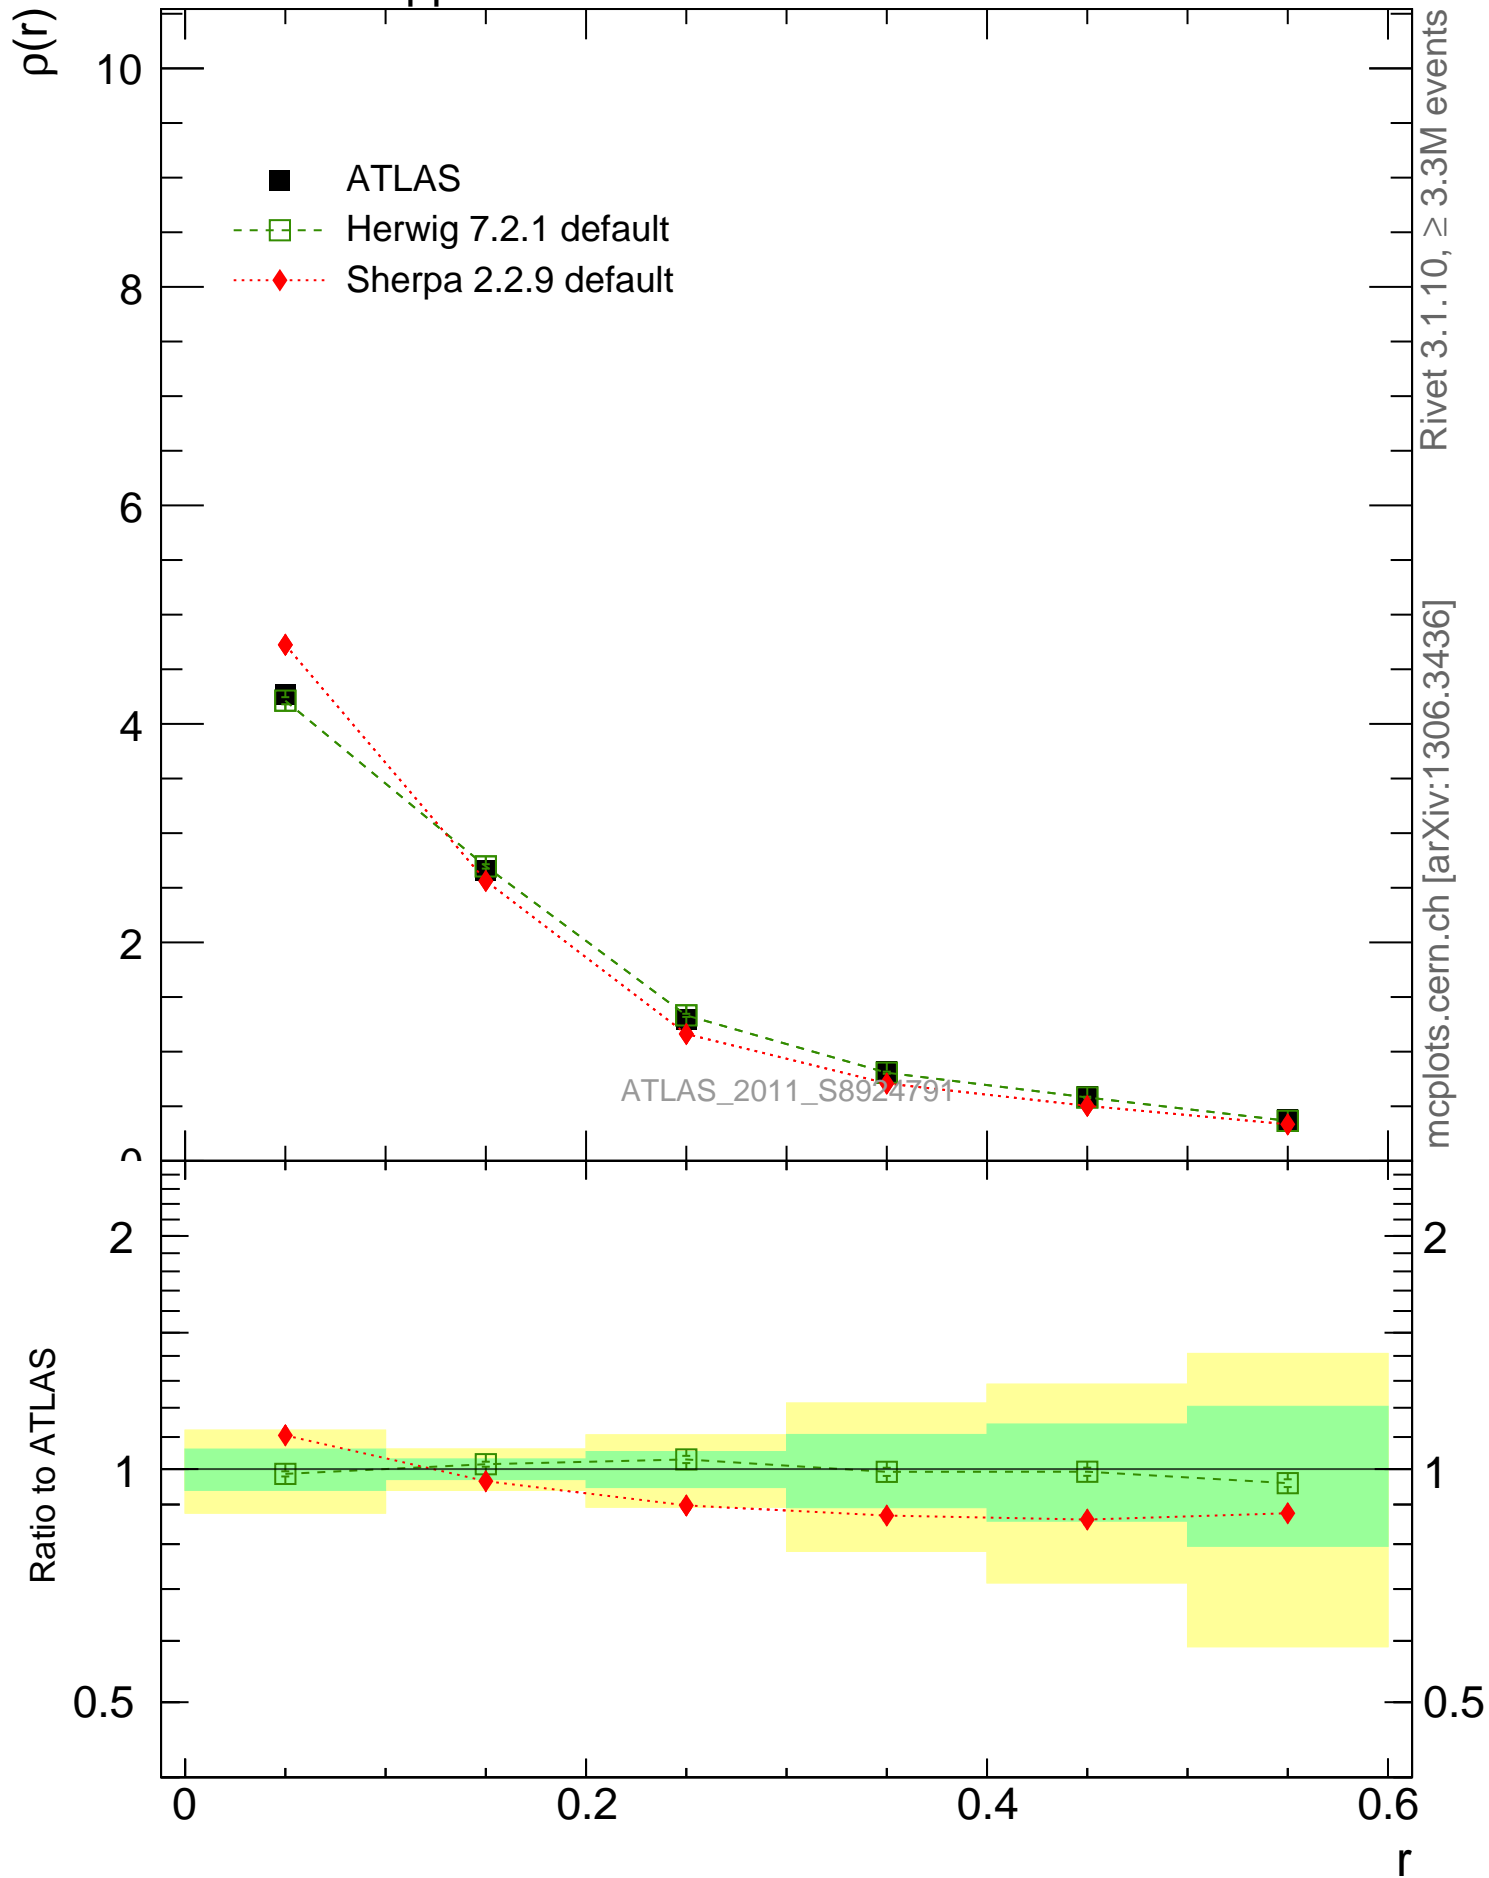

7000 GeV pp

Jets

Rivet 3.1.10, $\geq 3.3M$ events
mcplots.cern.ch [arXiv:1306.3436]