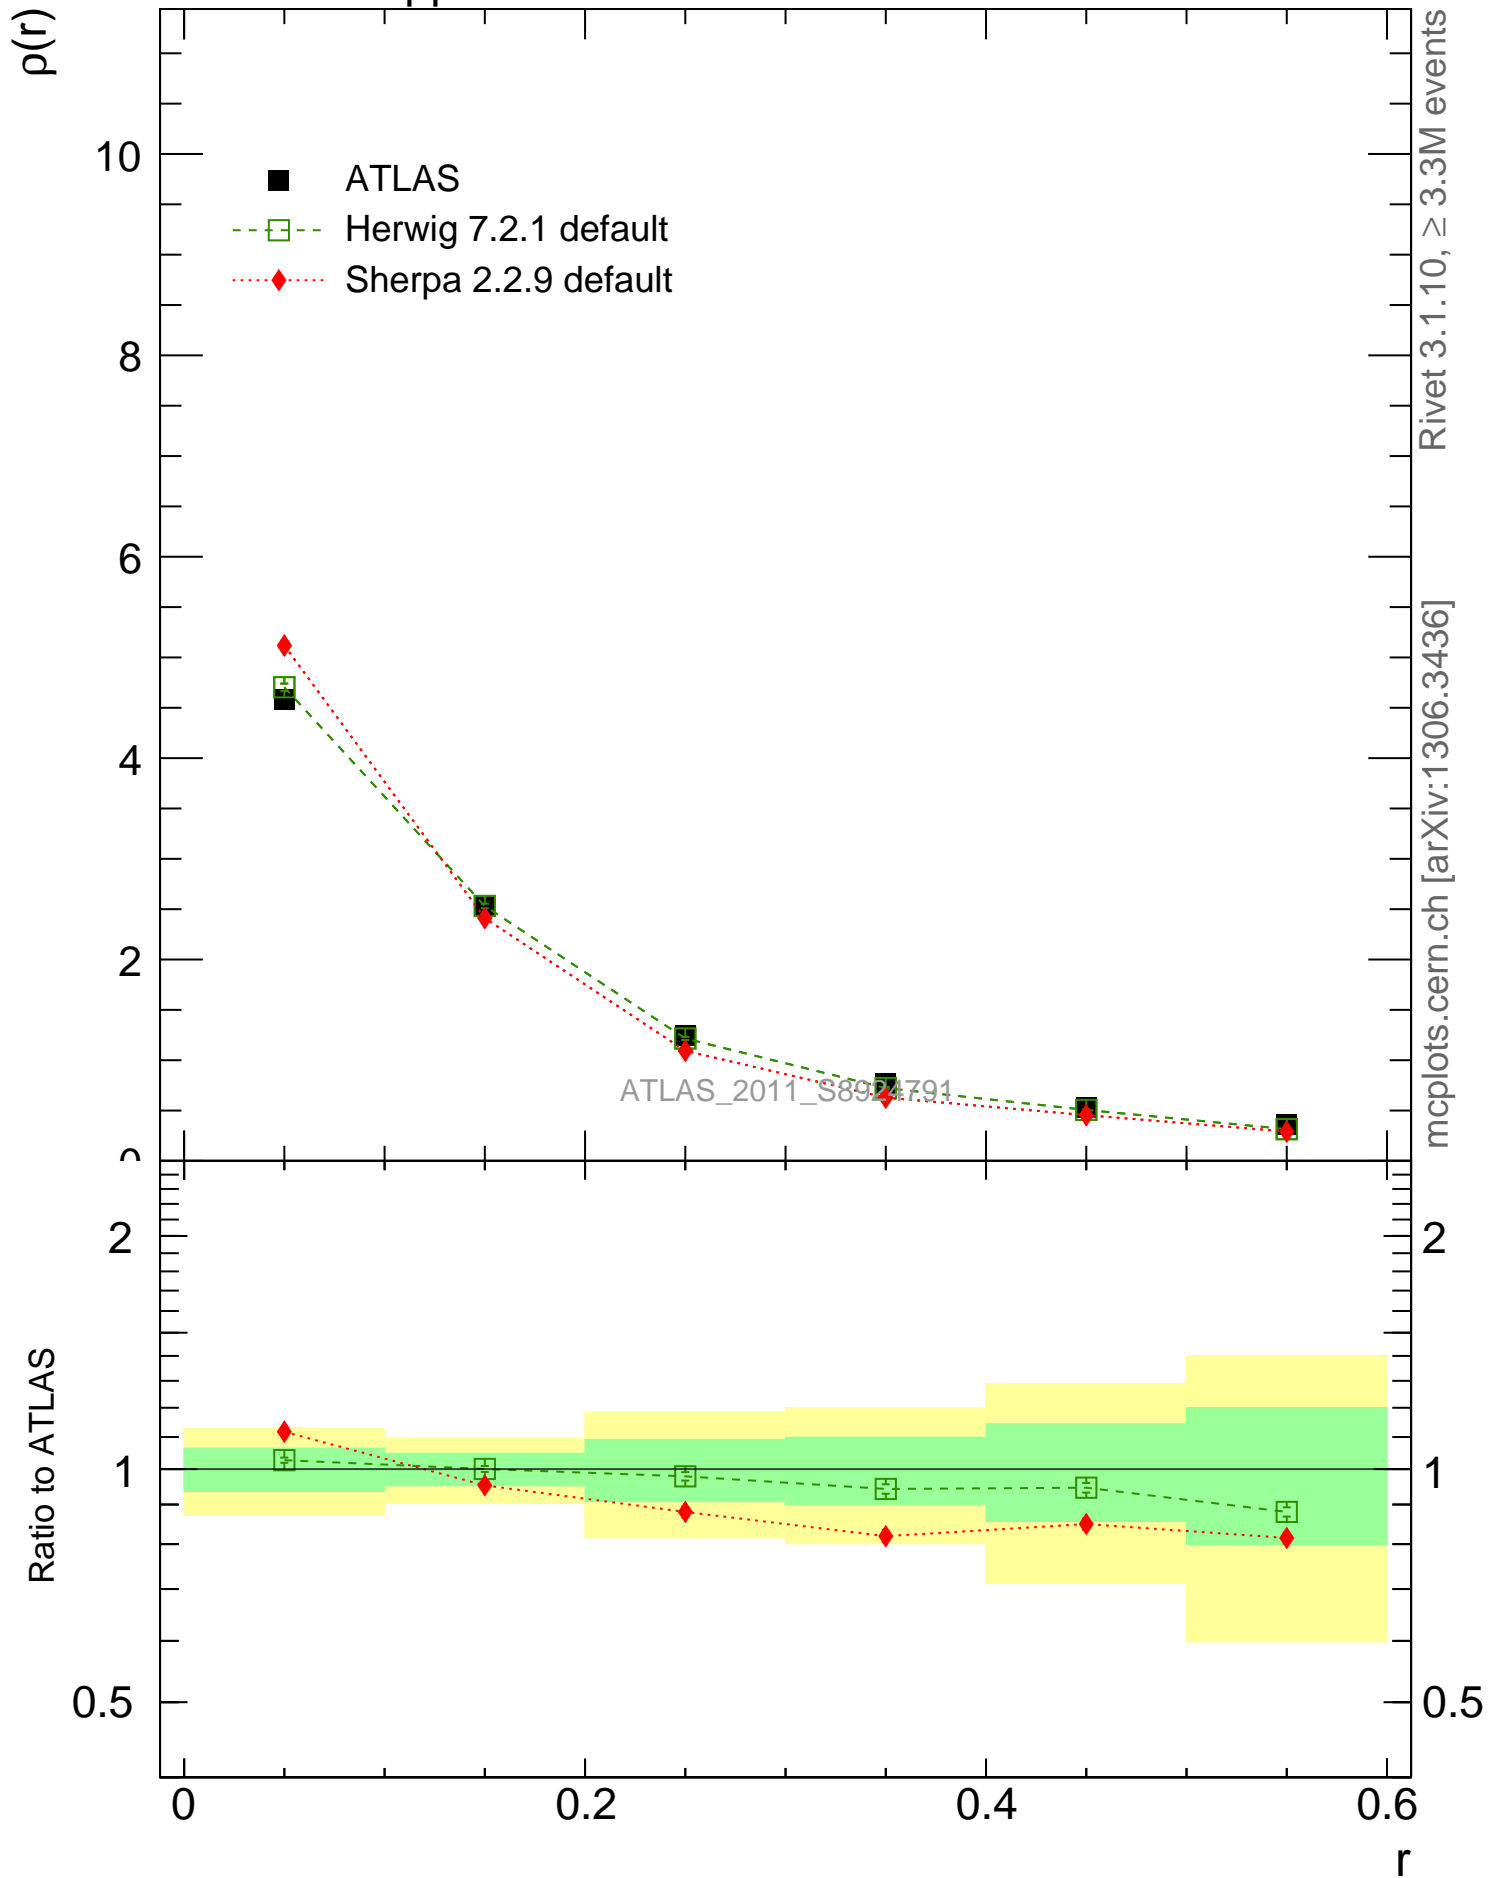

7000 GeV pp

Jets

Rivet 3.1.10,  $\geq 3.3M$  events

mcplots.cern.ch [arXiv:1306.3436]

2

1

0.5

r