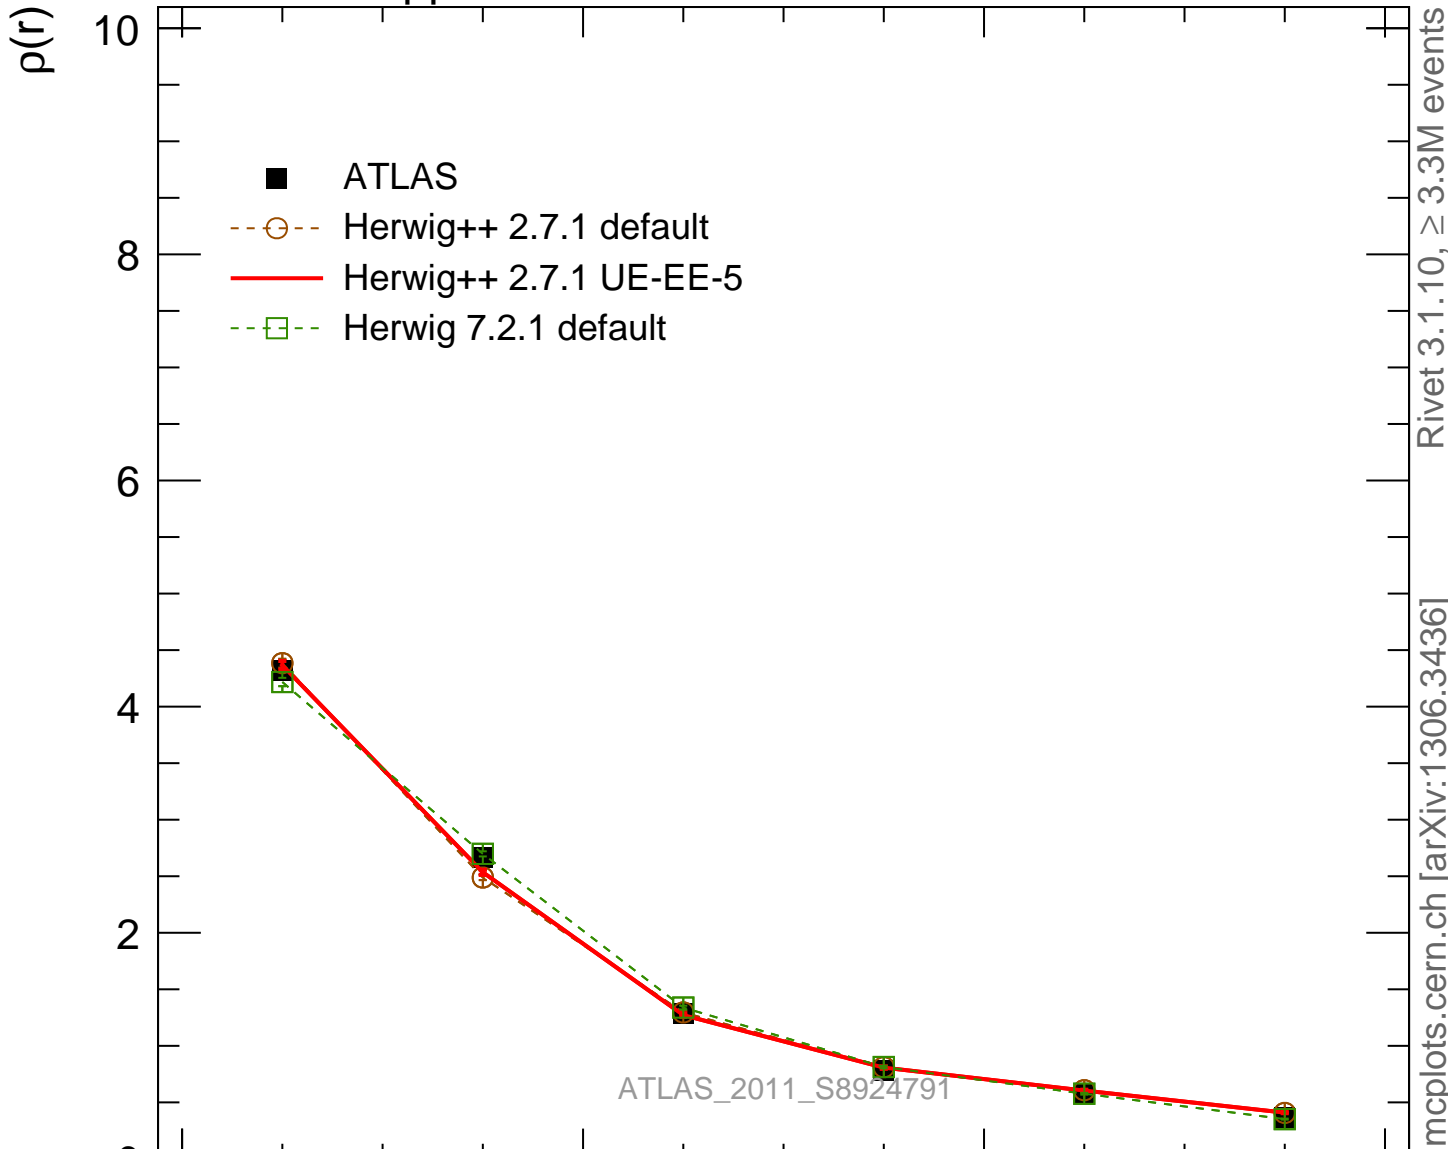

7000 GeV pp

Jets

Rivet 3.1.10, $\geq 3.3M$ events
mcplots.cern.ch [arXiv:1306.3436]