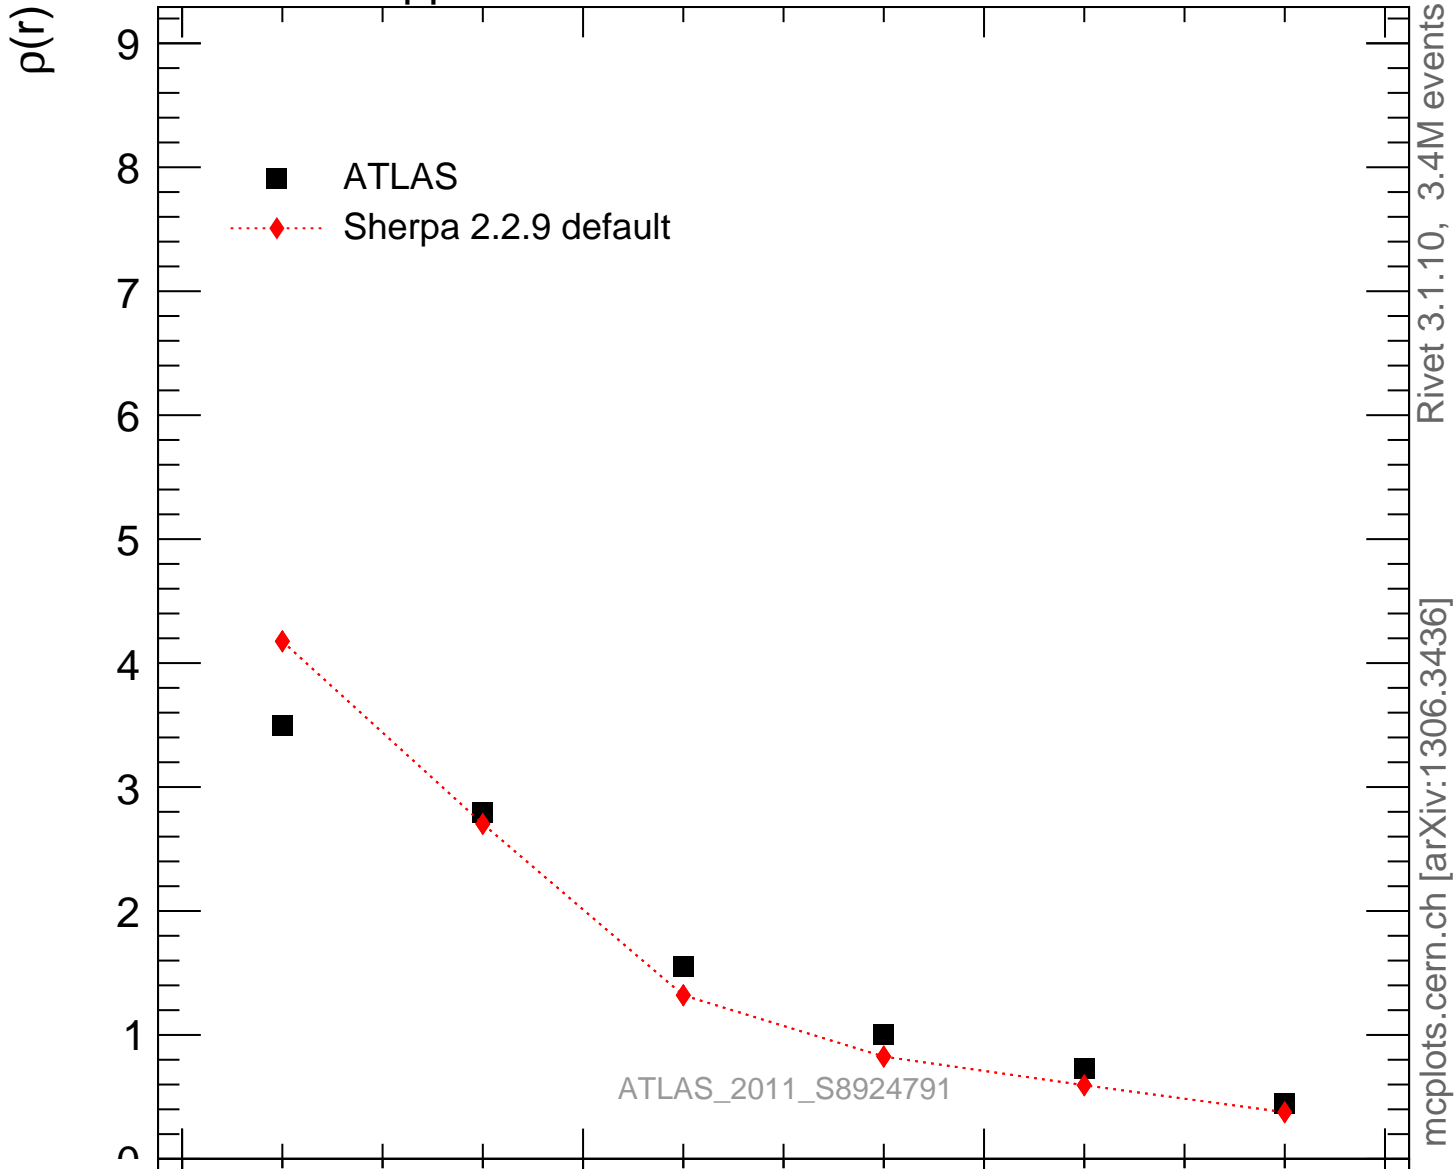

7000 GeV pp

Jets

Rivet 3.1.10, 3.4M events
mcplots.cern.ch [arXiv:1306.3436]