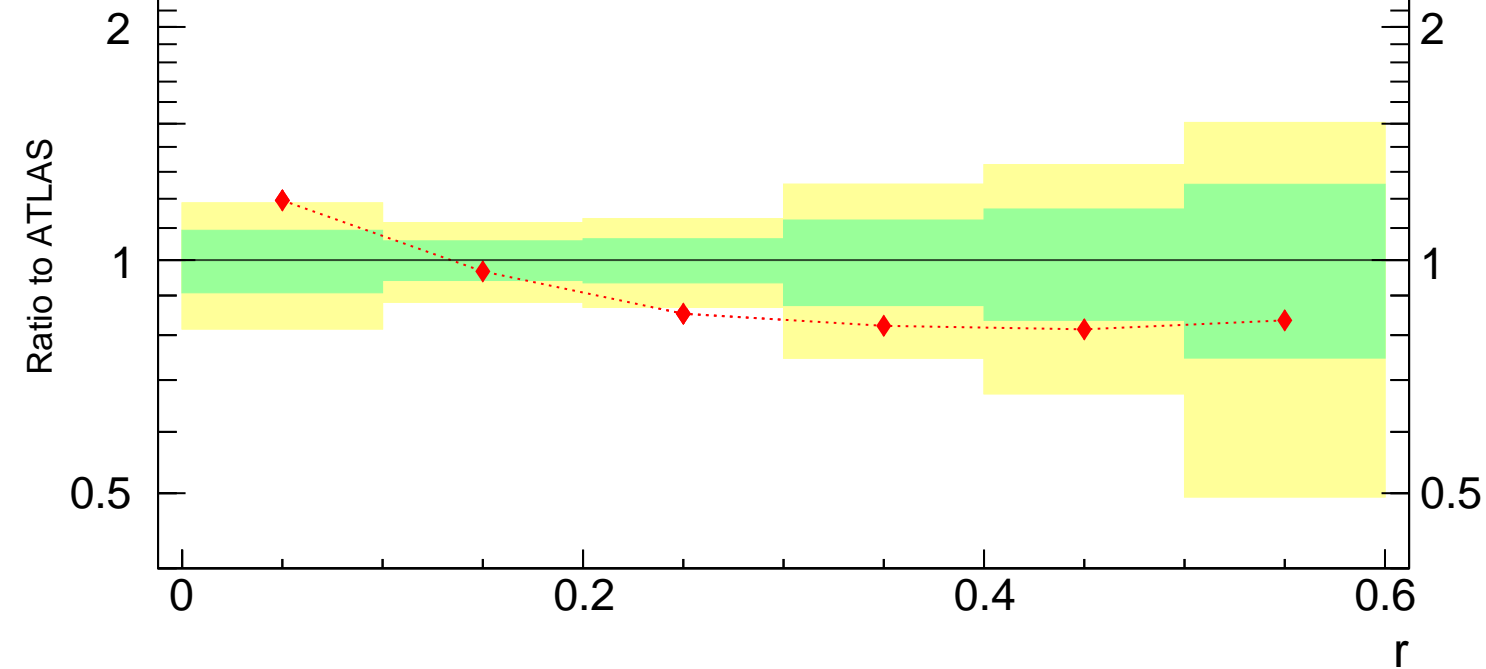

7000 GeV pp

Jets

Rivet 3.1.10, 3.4M events
mcplots.cern.ch [arXiv:1306.3436]