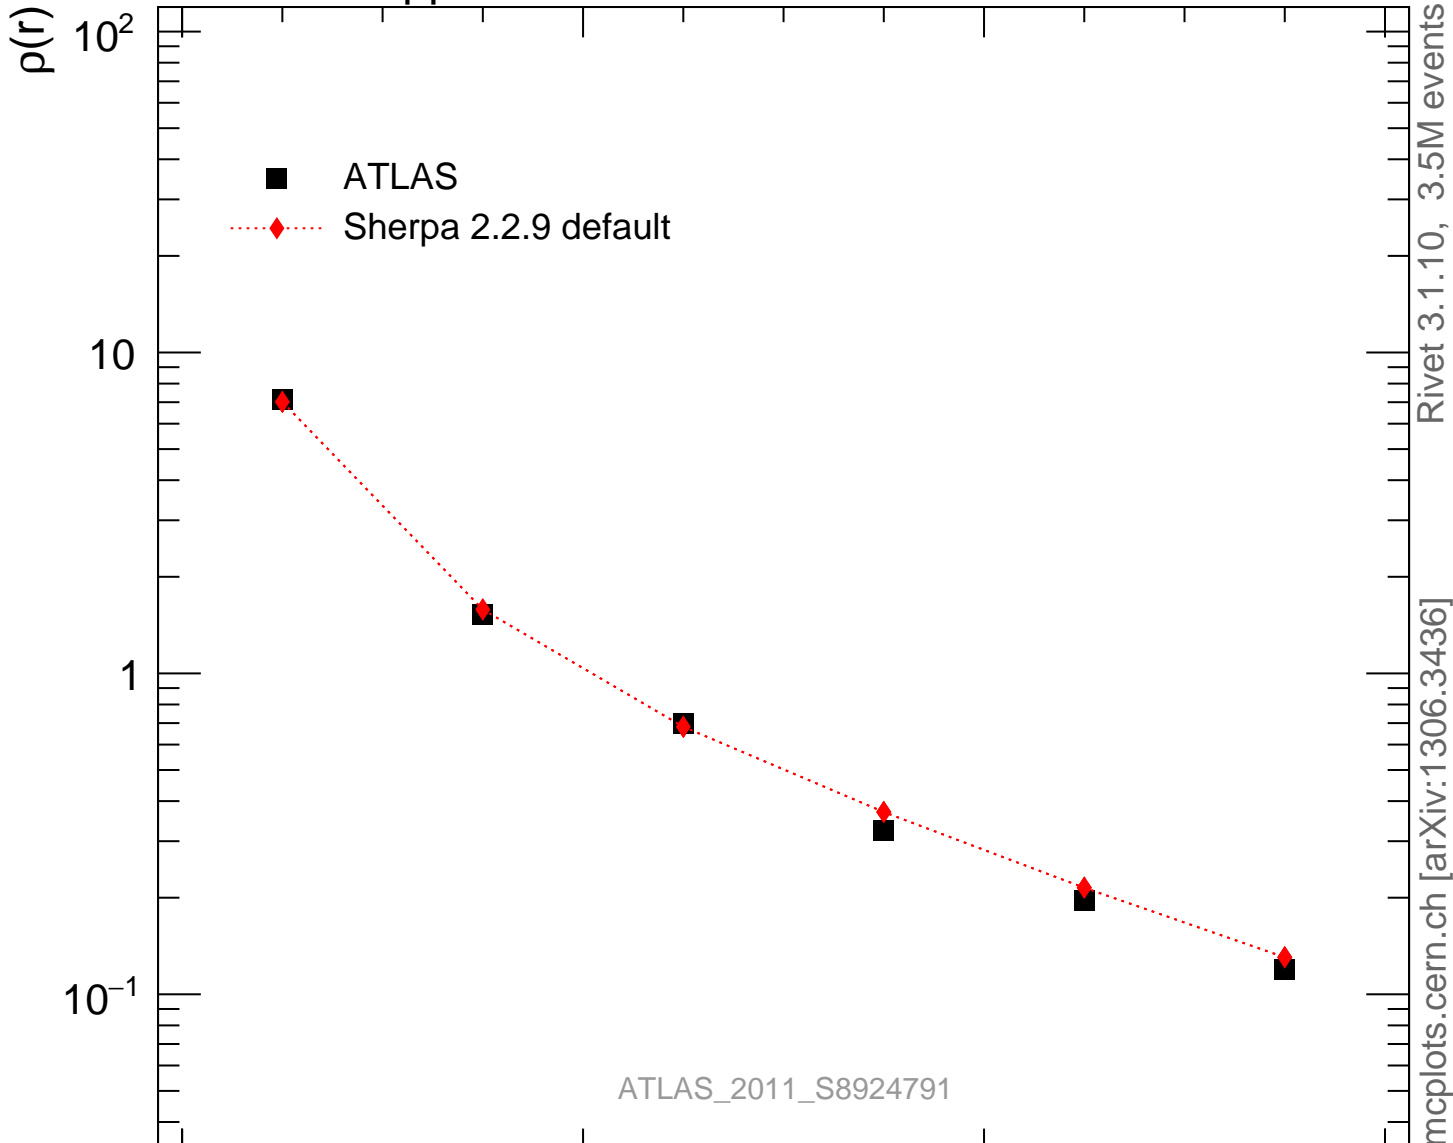

7000 GeV pp

Jets

Rivet 3.1.10, 3.5M events  
mcplots.cern.ch [arXiv:1306.3436]