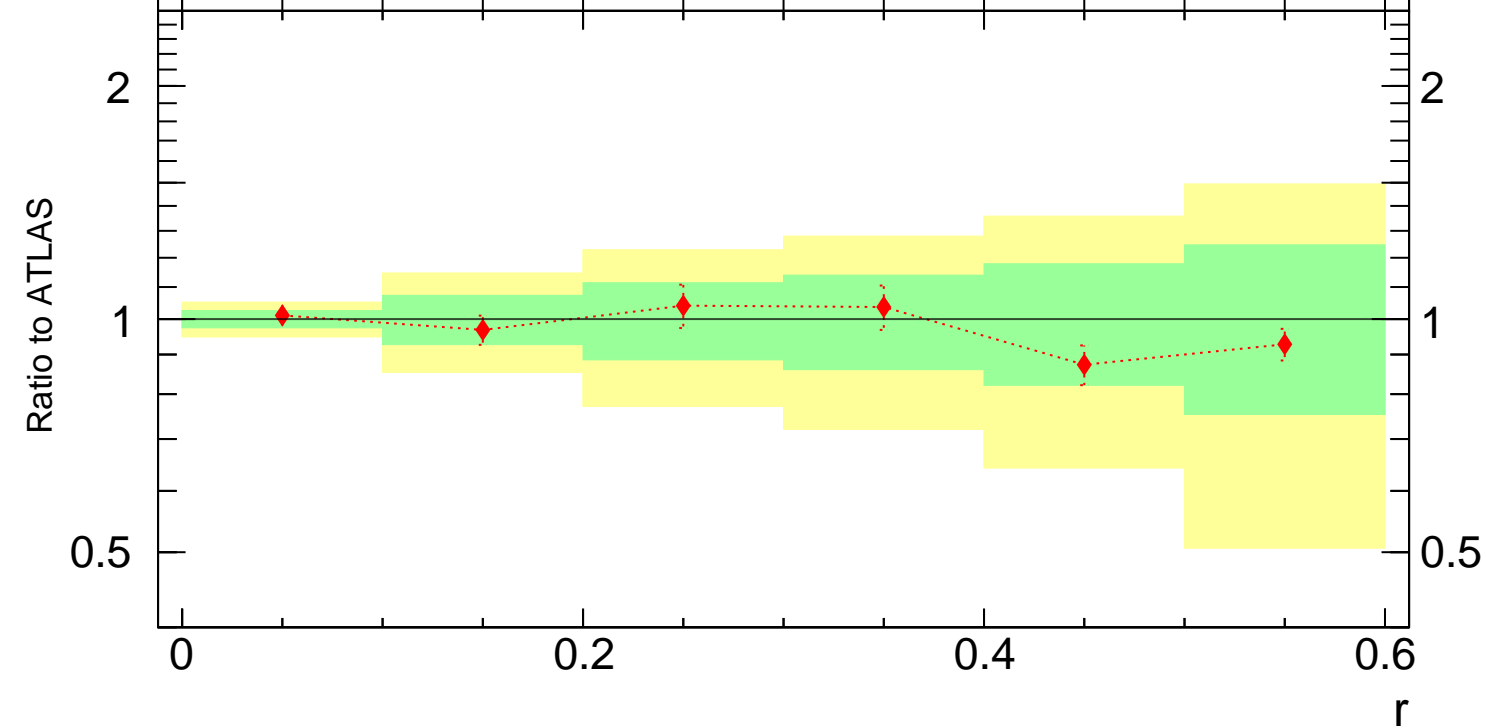

7000 GeV pp

Jets

Rivet 3.1.10, 3.5M events
mcplots.cern.ch [arXiv:1306.3436]