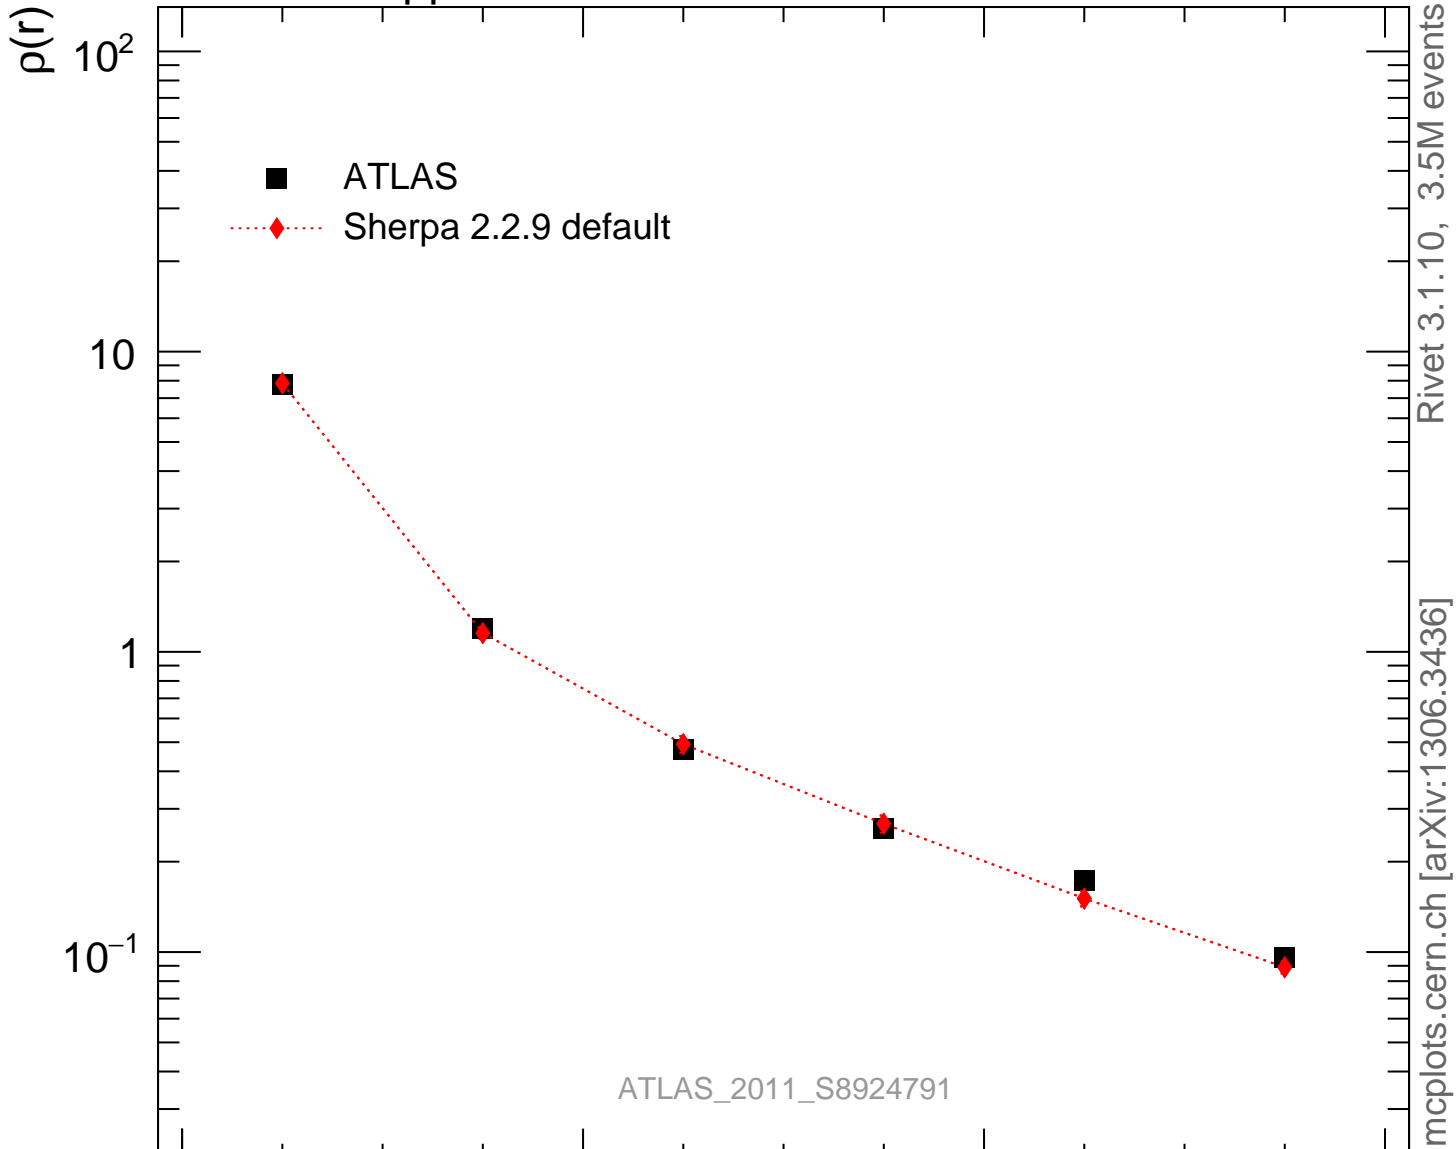

7000 GeV pp

Jets

Rivet 3.1.10, 3.5M events
mcplots.cern.ch [arXiv:1306.3436]