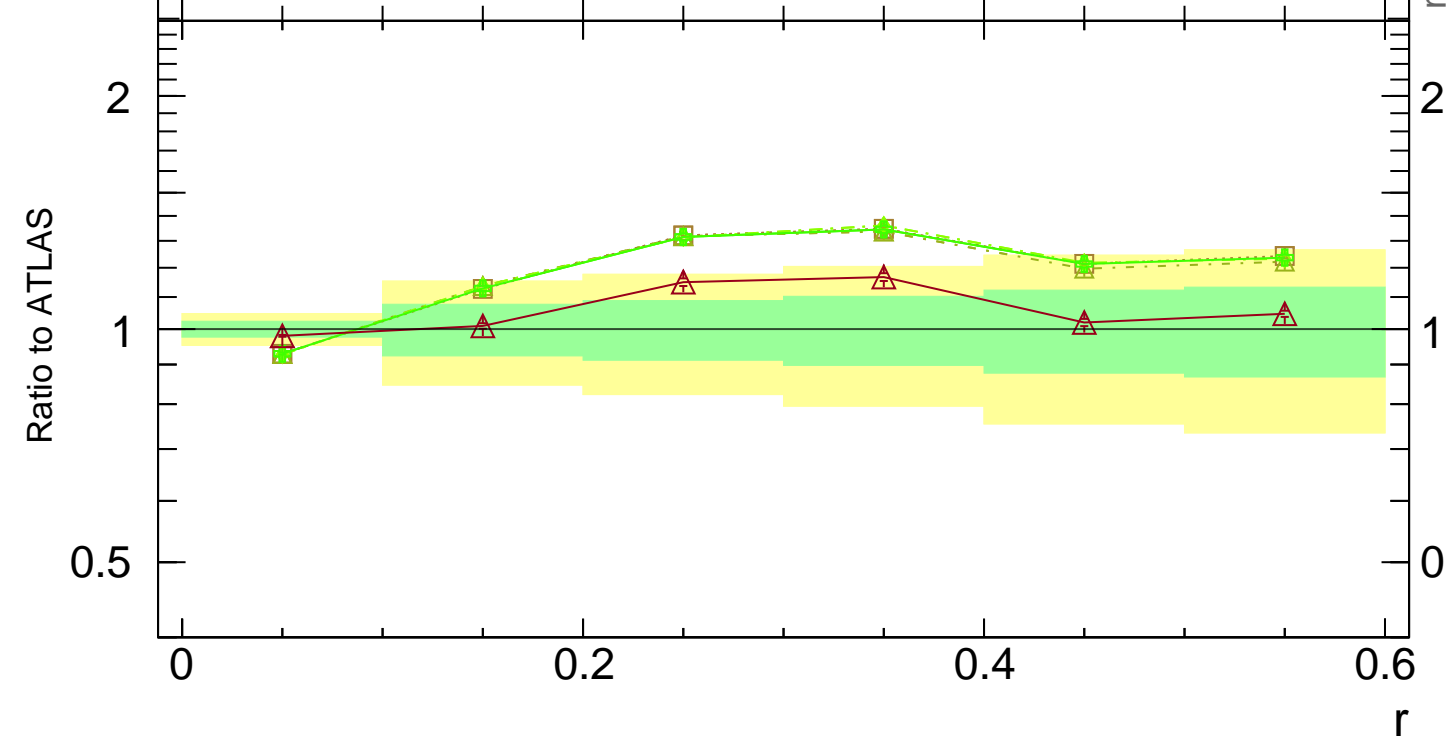

7000 GeV pp

Jets

ATLAS\_2011\_S8924791

Rivet 3.1.10,  $\geq 3M$  events  
mcplots.cern.ch [arXiv:1306.3436]