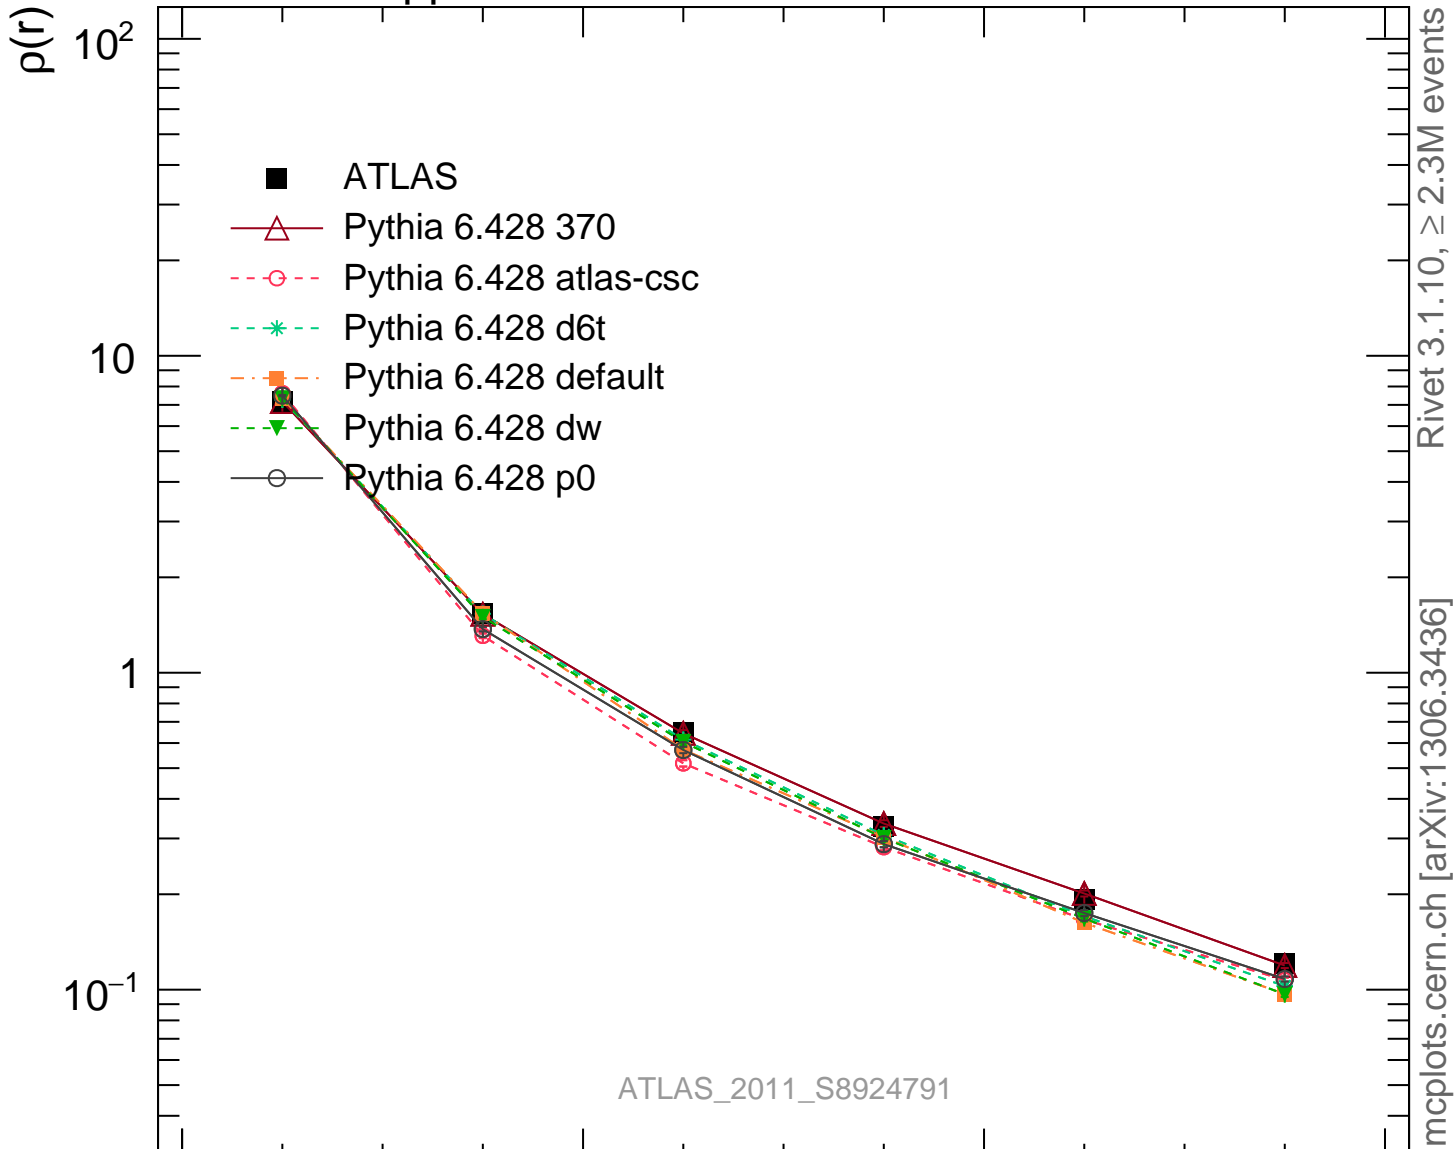

7000 GeV pp

Jets

ATLAS\_2011\_S8924791

Rivet 3.1.10,  $\geq 2.3M$  events

mcplots.cern.ch [arXiv:1306.3436]