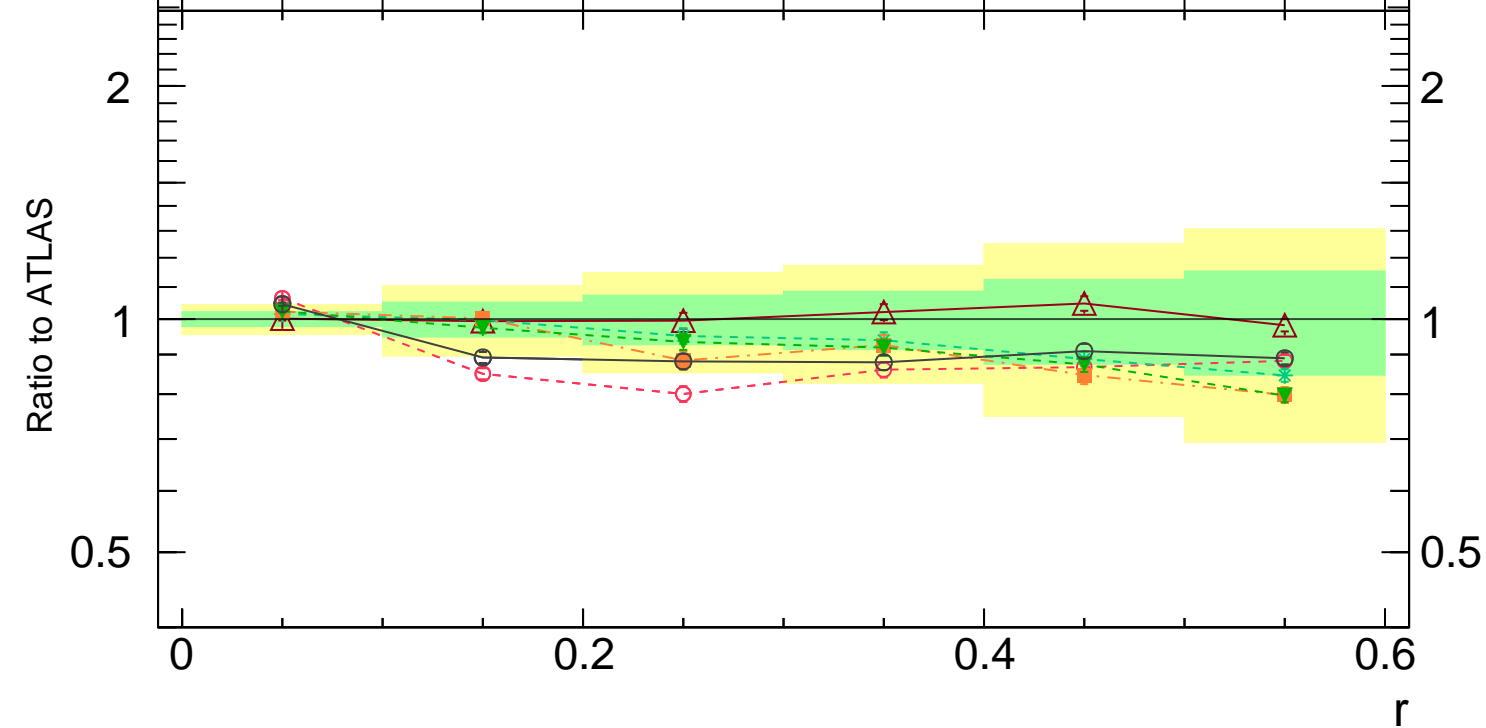

7000 GeV pp

Jets

ATLAS\_2011\_S8924791

Rivet 3.1.10,  $\geq 2.3M$  events

mcplots.cern.ch [arXiv:1306.3436]