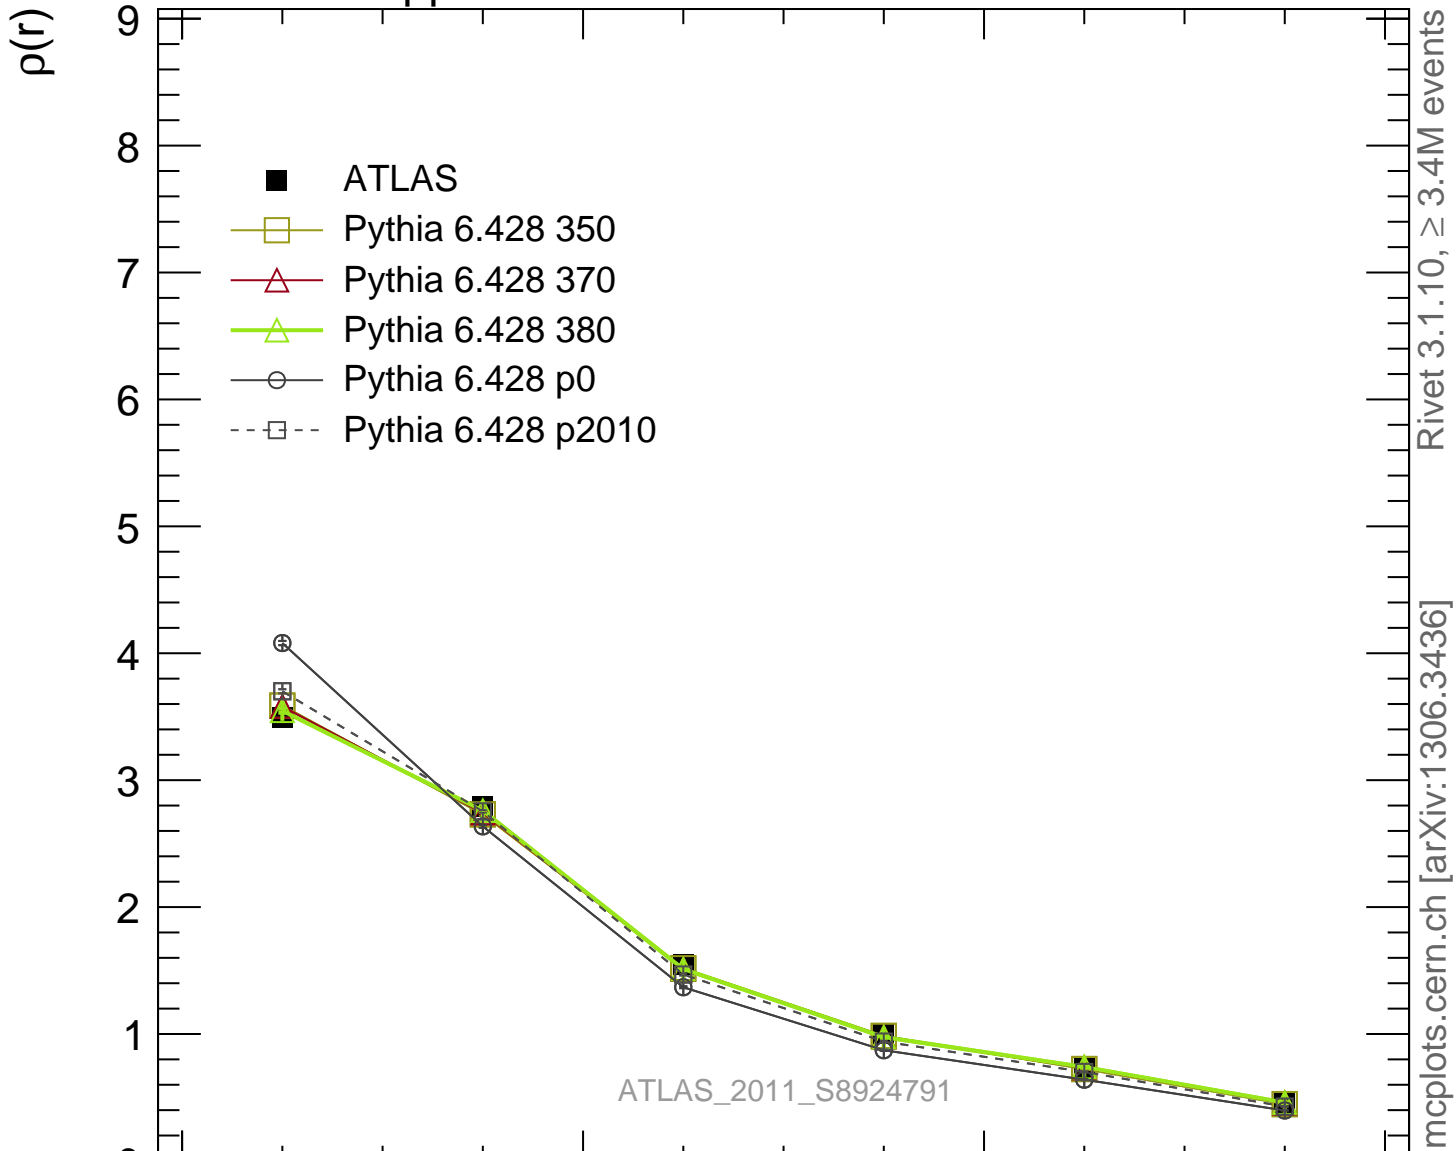

7000 GeV pp

Jets

Rivet 3.1.10,  $\geq 3.4M$  events  
mcplots.cern.ch [arXiv:1306.3436]