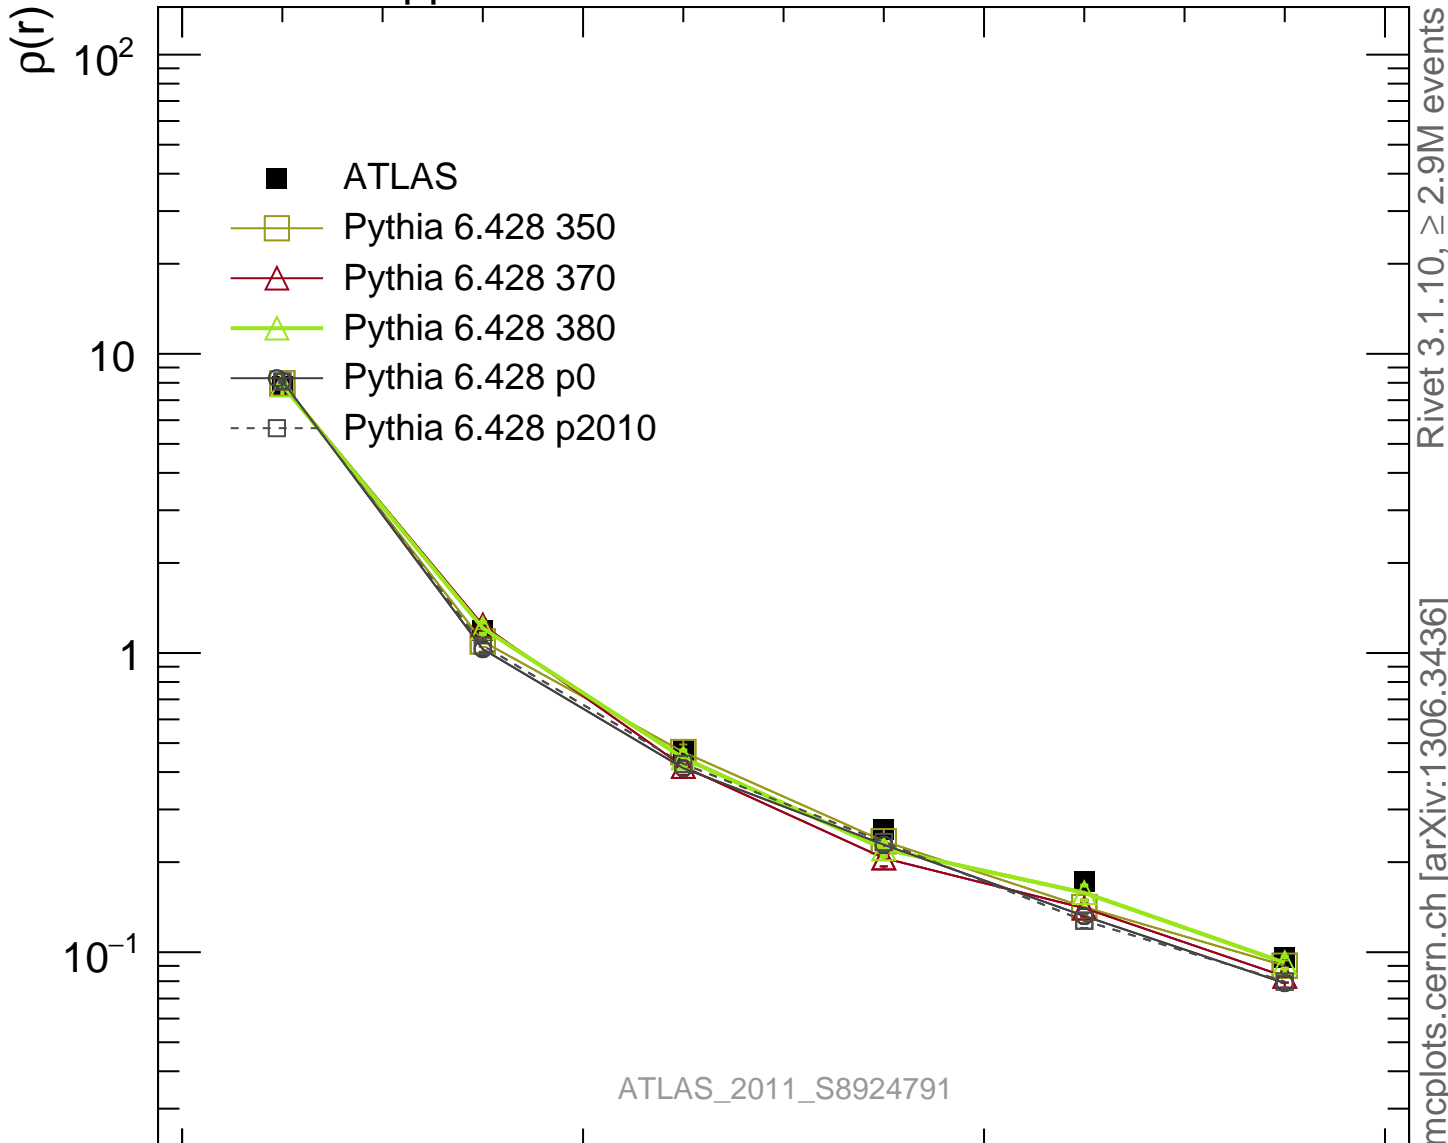

7000 GeV pp

Jets

Rivet 3.1.10,  $\geq 2.9M$  events  
mcplots.cern.ch [arXiv:1306.3436]