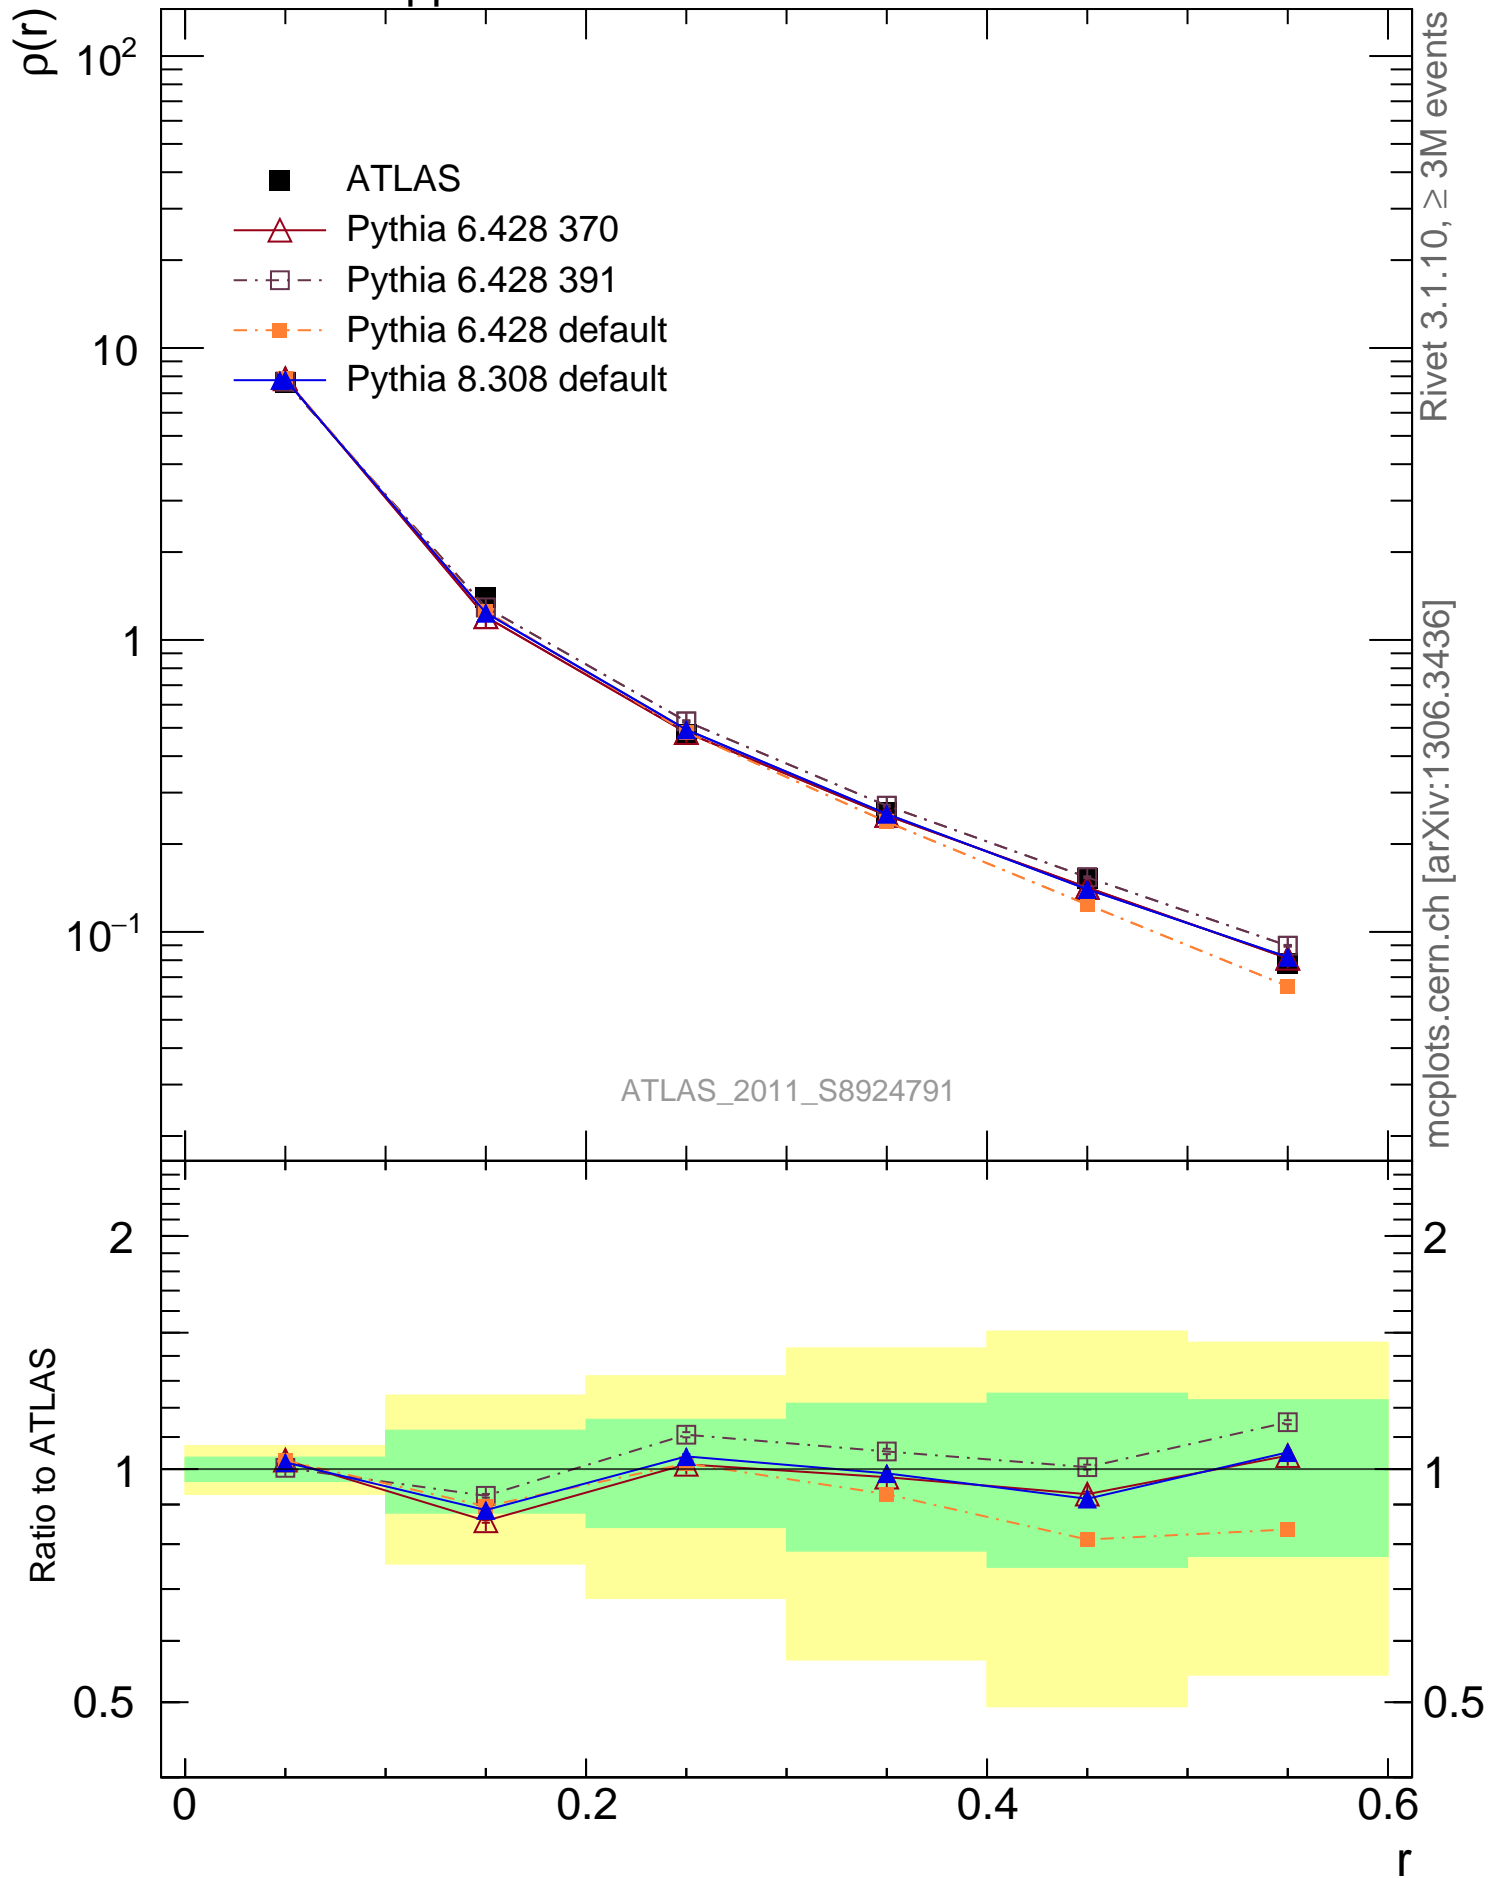

7000 GeV pp

Jets

Rivet 3.1.10,  $\geq 3M$  events  
mcplots.cern.ch [arXiv:1306.3436]

ATLAS\_2011\_S8924791