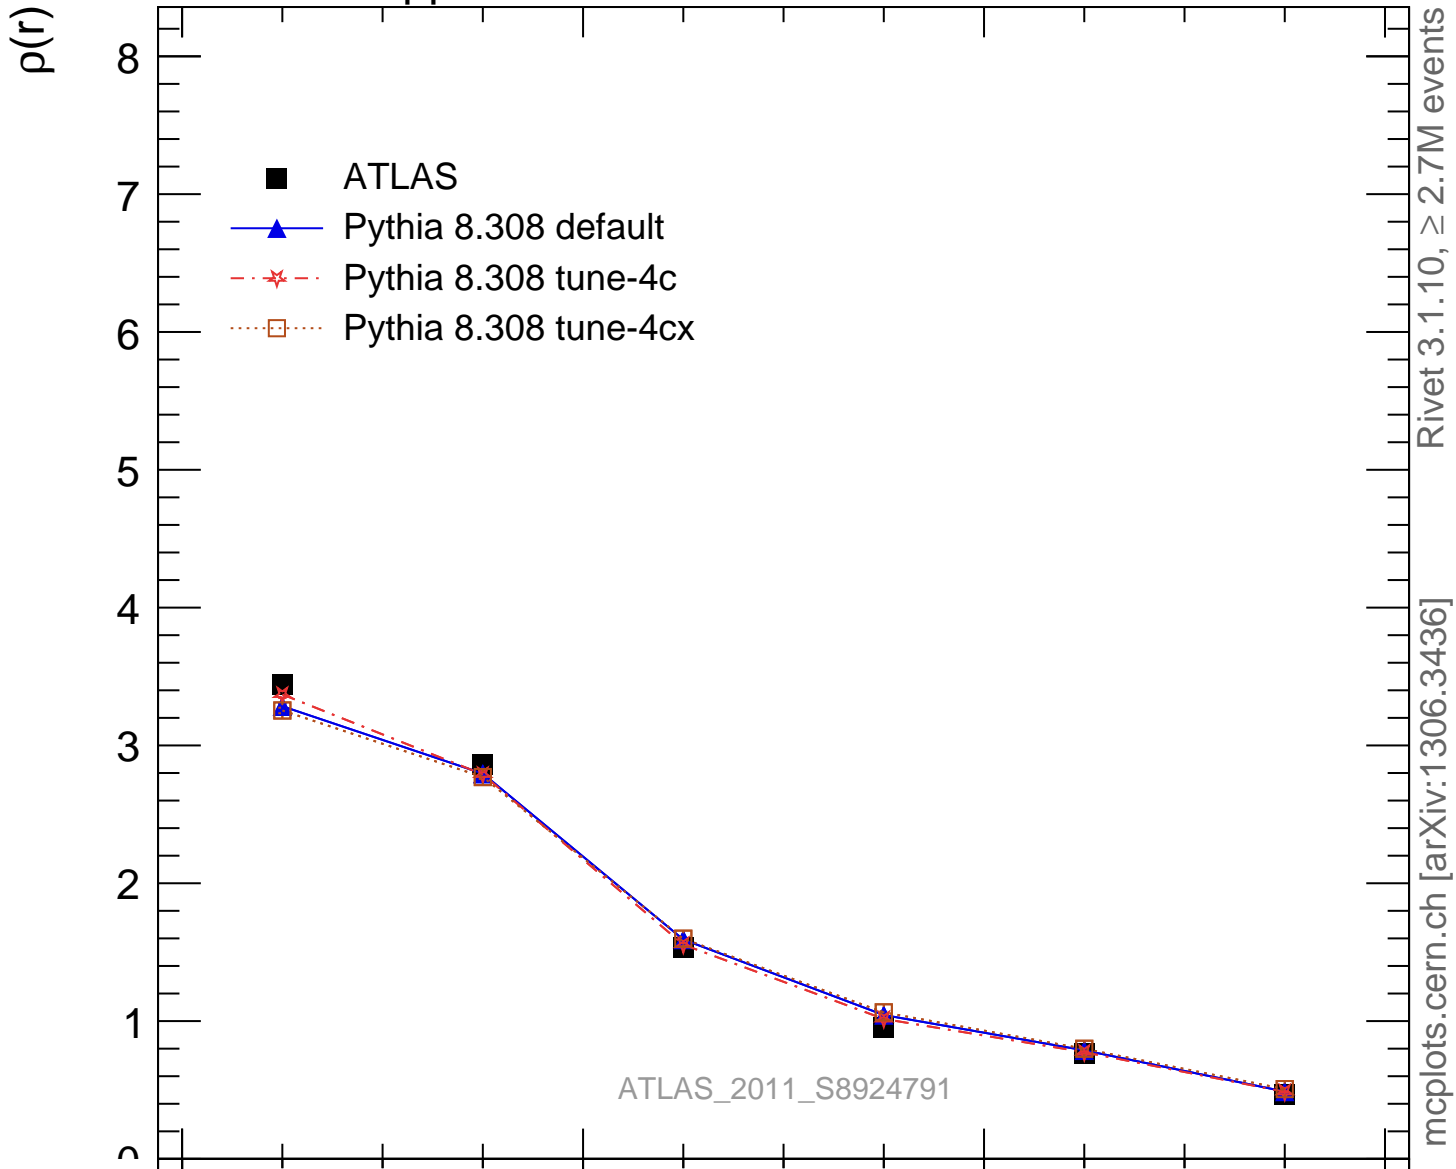

7000 GeV pp

Jets

Rivet 3.1.10, $\geq 2.7M$ events
mcplots.cern.ch [arXiv:1306.3436]