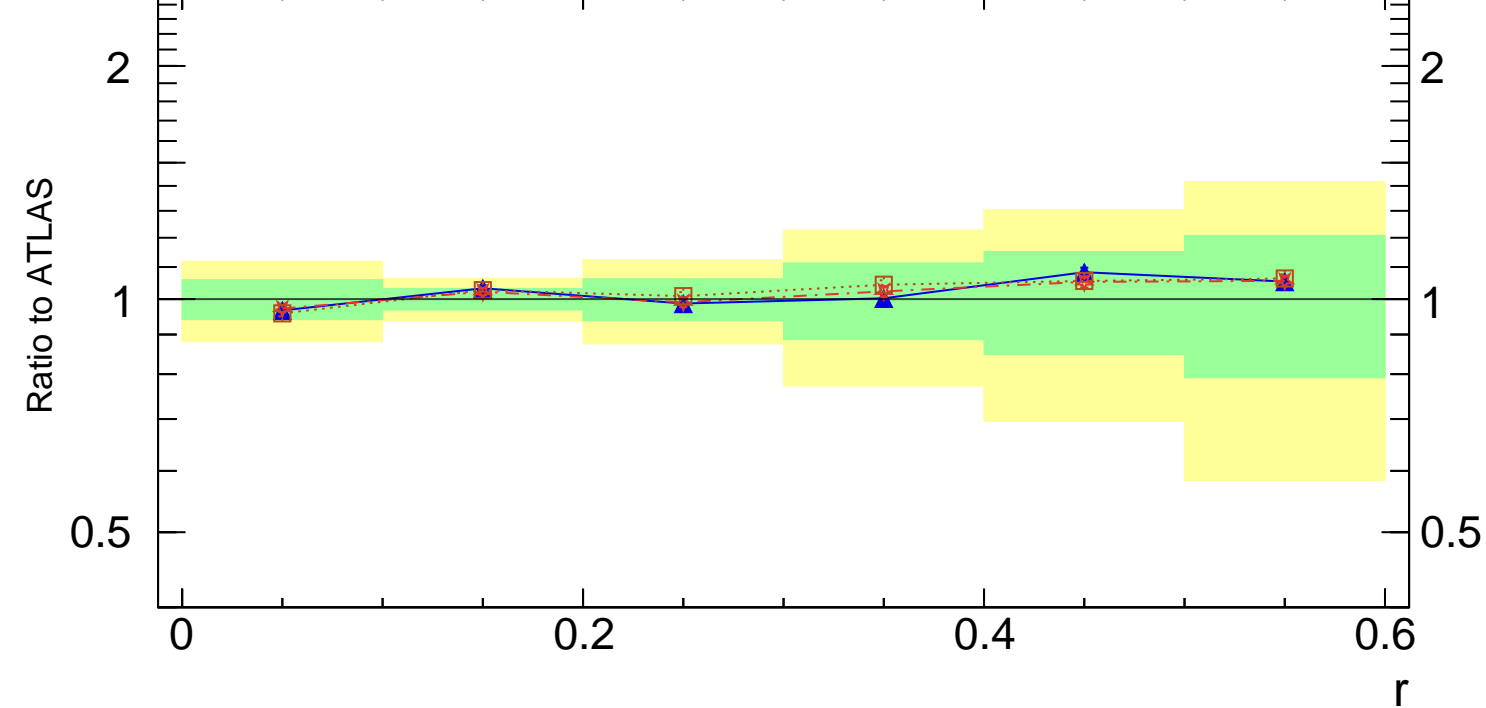

7000 GeV pp

Jets

Rivet 3.1.10, $\geq 2.7M$ events
mcplots.cern.ch [arXiv:1306.3436]