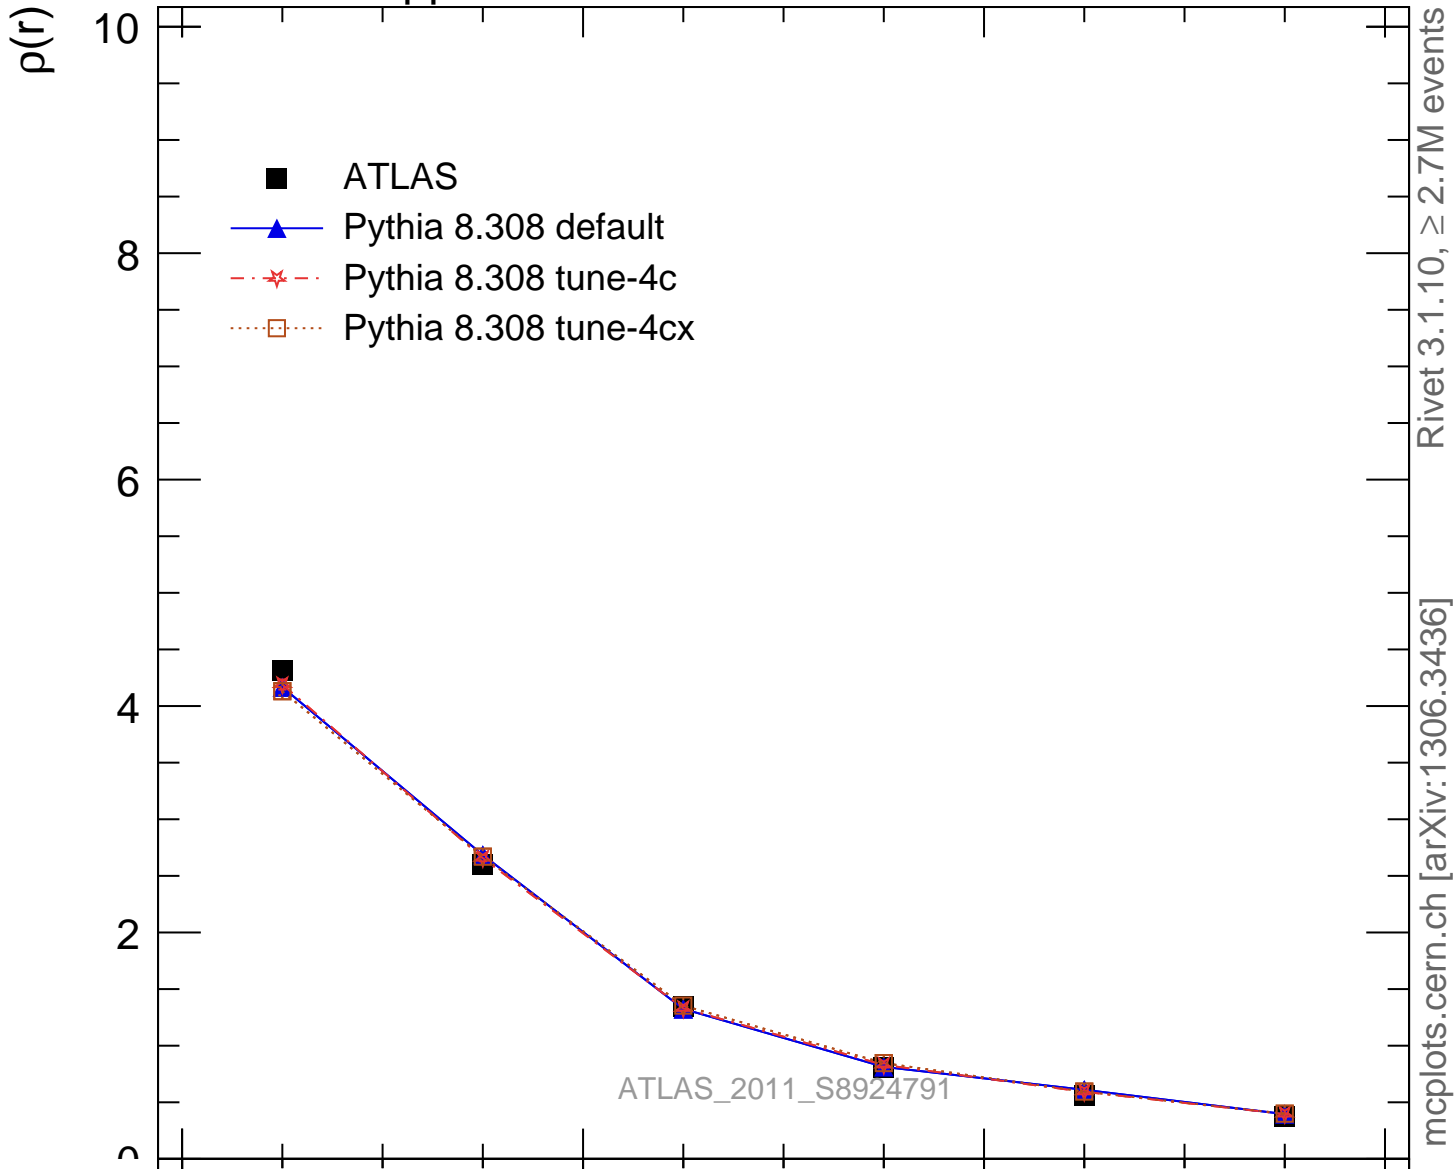

7000 GeV pp

Jets

Rivet 3.1.10, $\geq 2.7M$ events
mcplots.cern.ch [arXiv:1306.3436]