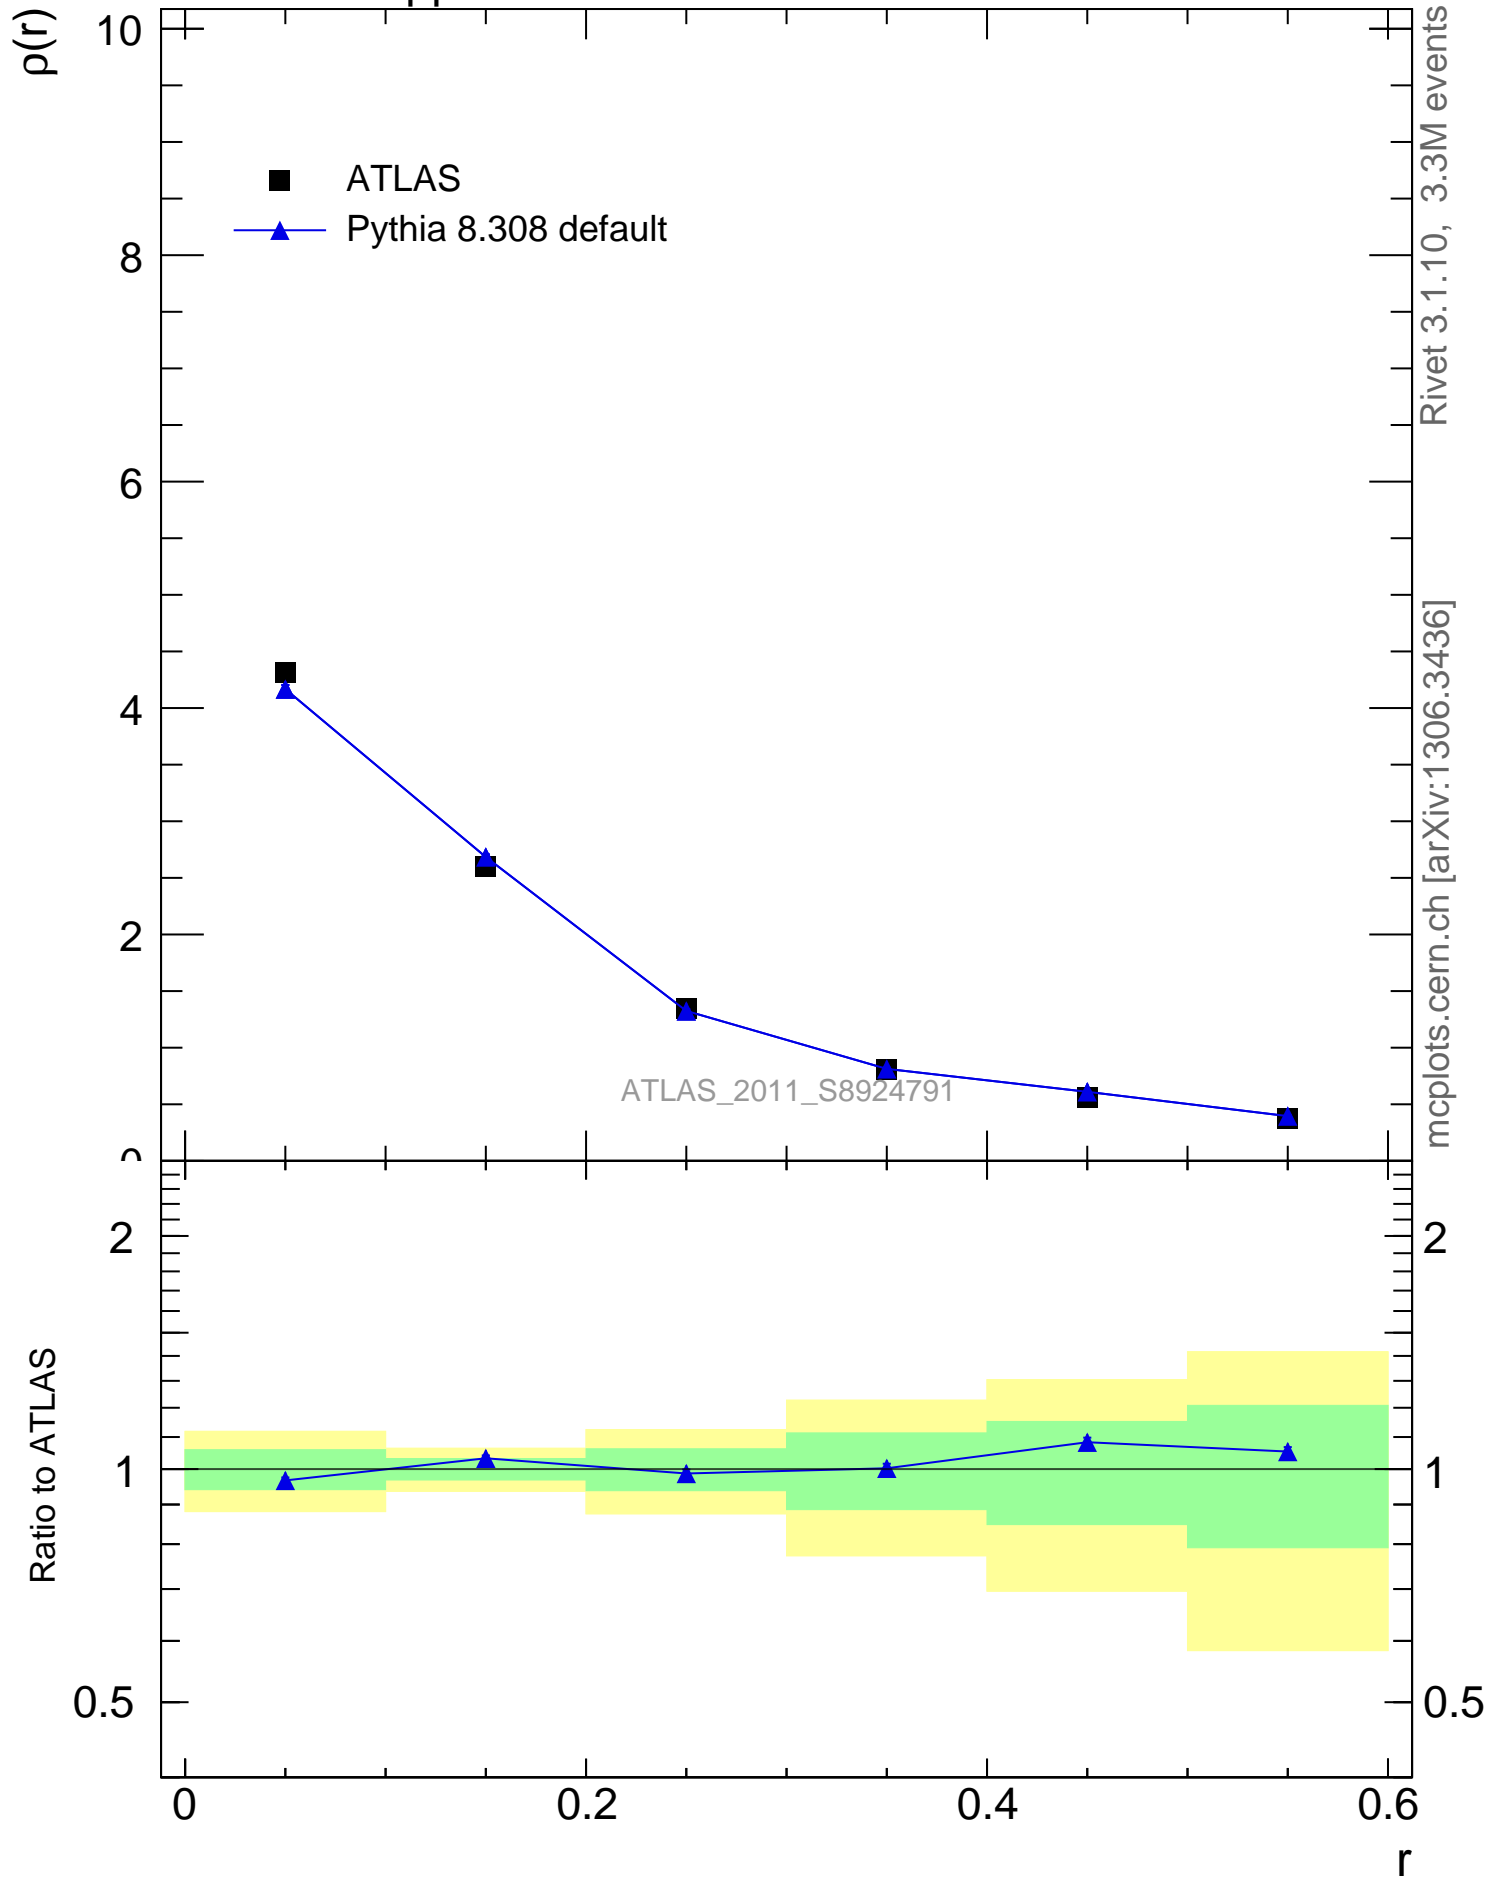

7000 GeV pp

Jets

Rivet 3.1.10, 3.3M events
mcplots.cern.ch [arXiv:1306.3436]