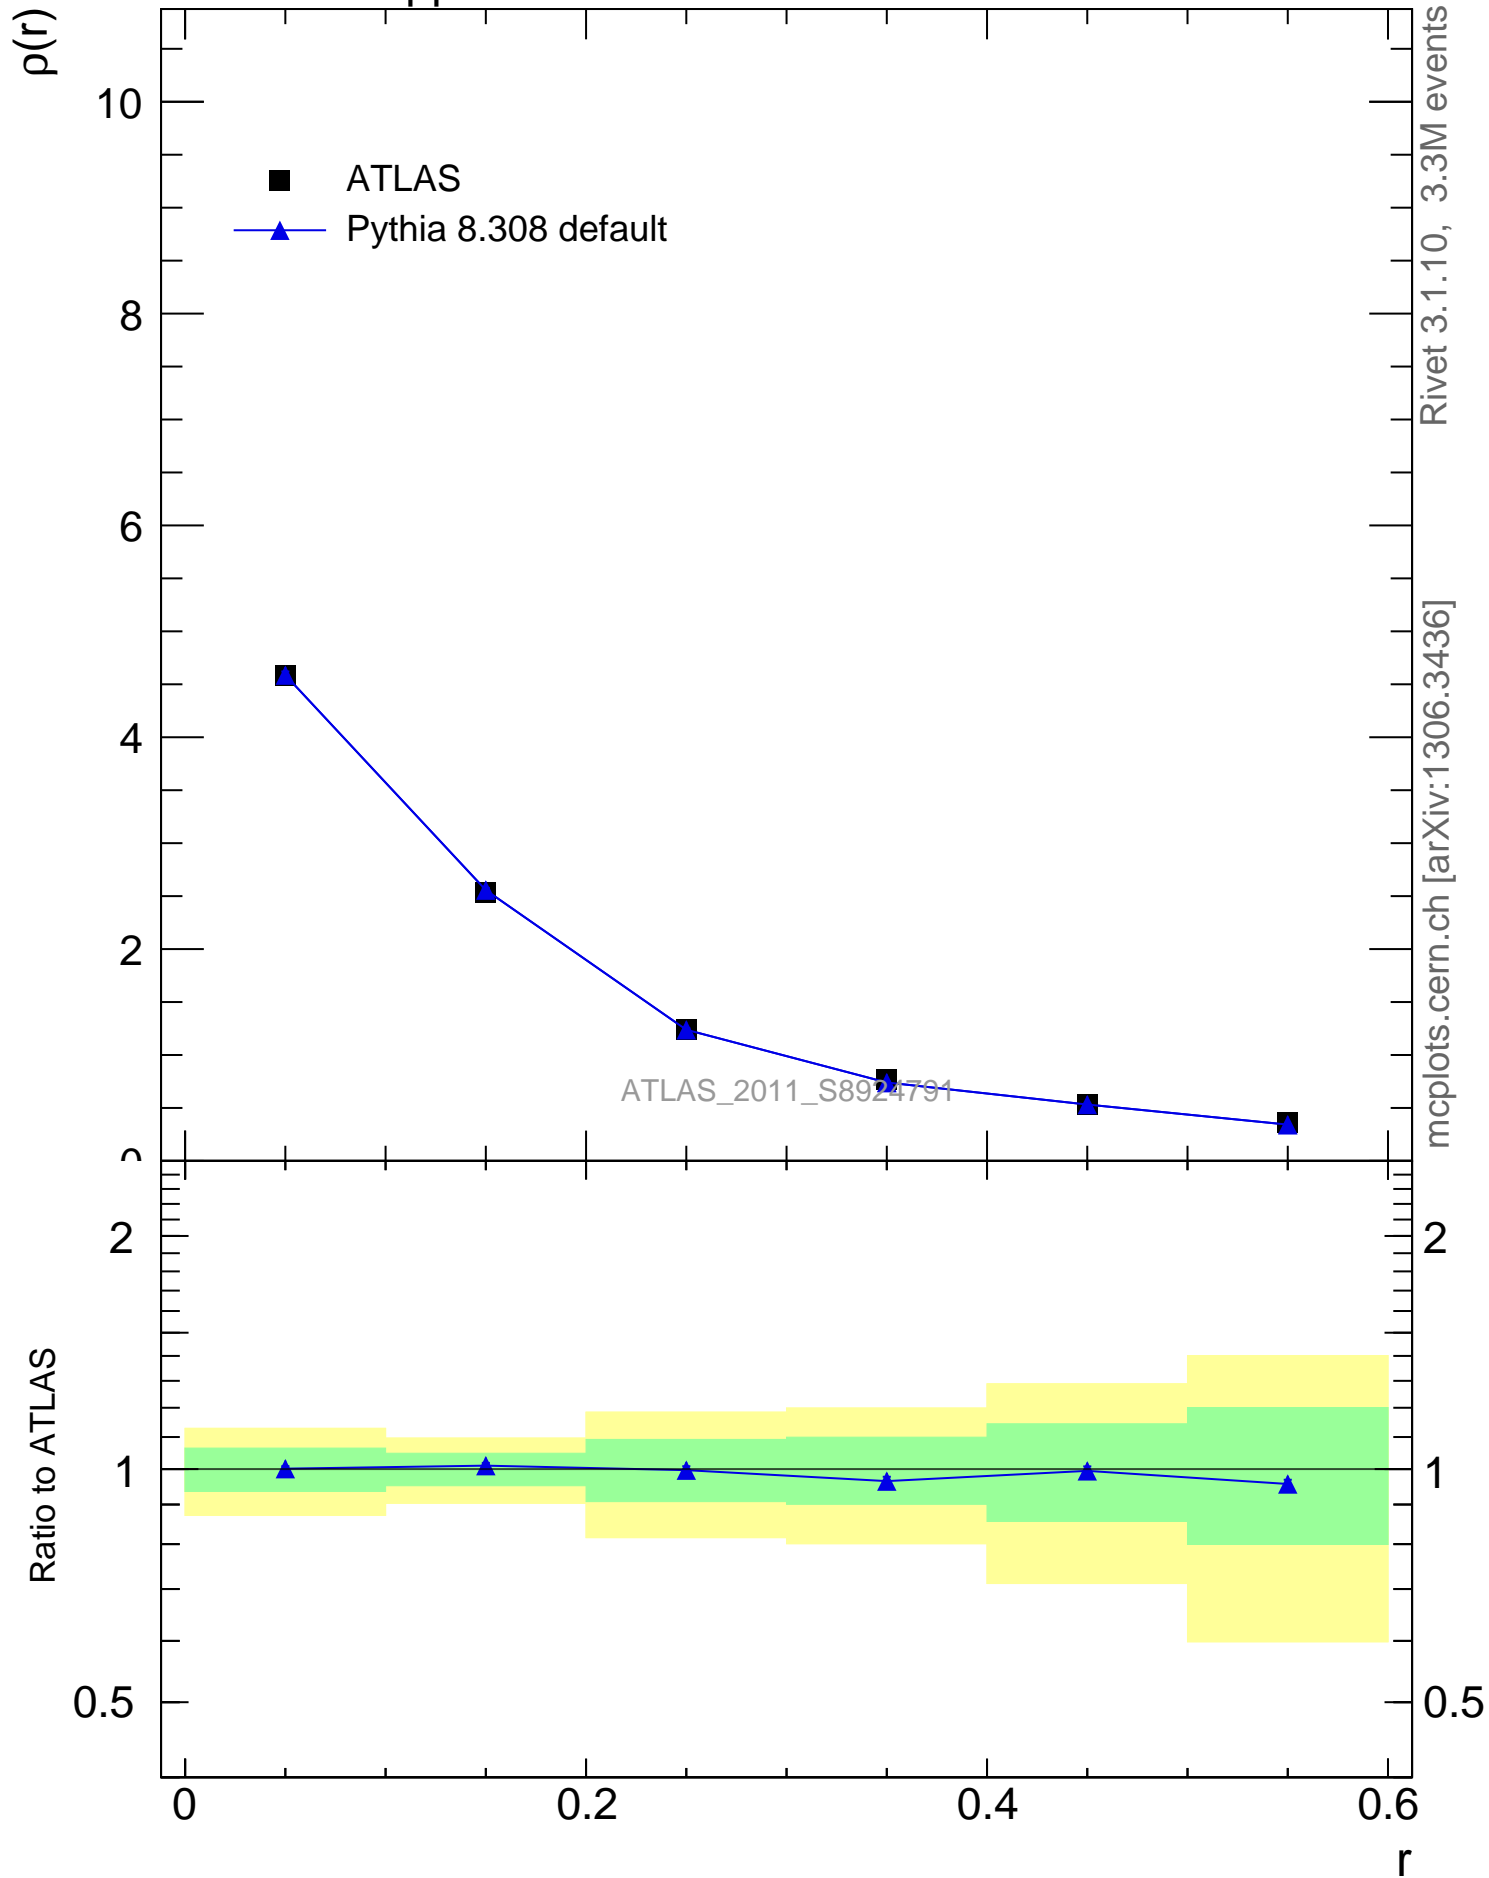

7000 GeV pp

Jets

Rivet 3.1.10, 3.3M events  
mcplots.cern.ch [arXiv:1306.3436]