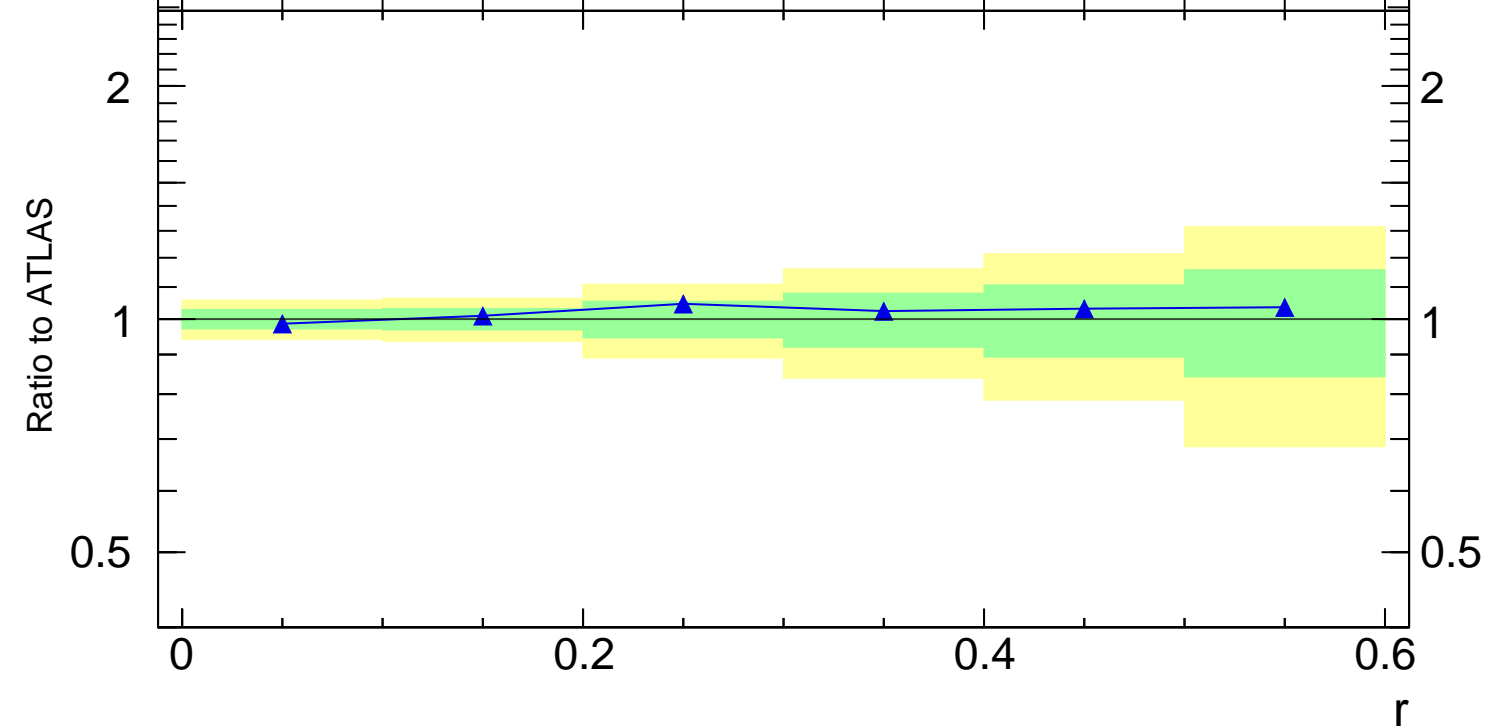

7000 GeV pp

Jets

Rivet 3.1.10, 3.2M events
mcplots.cern.ch [arXiv:1306.3436]

r