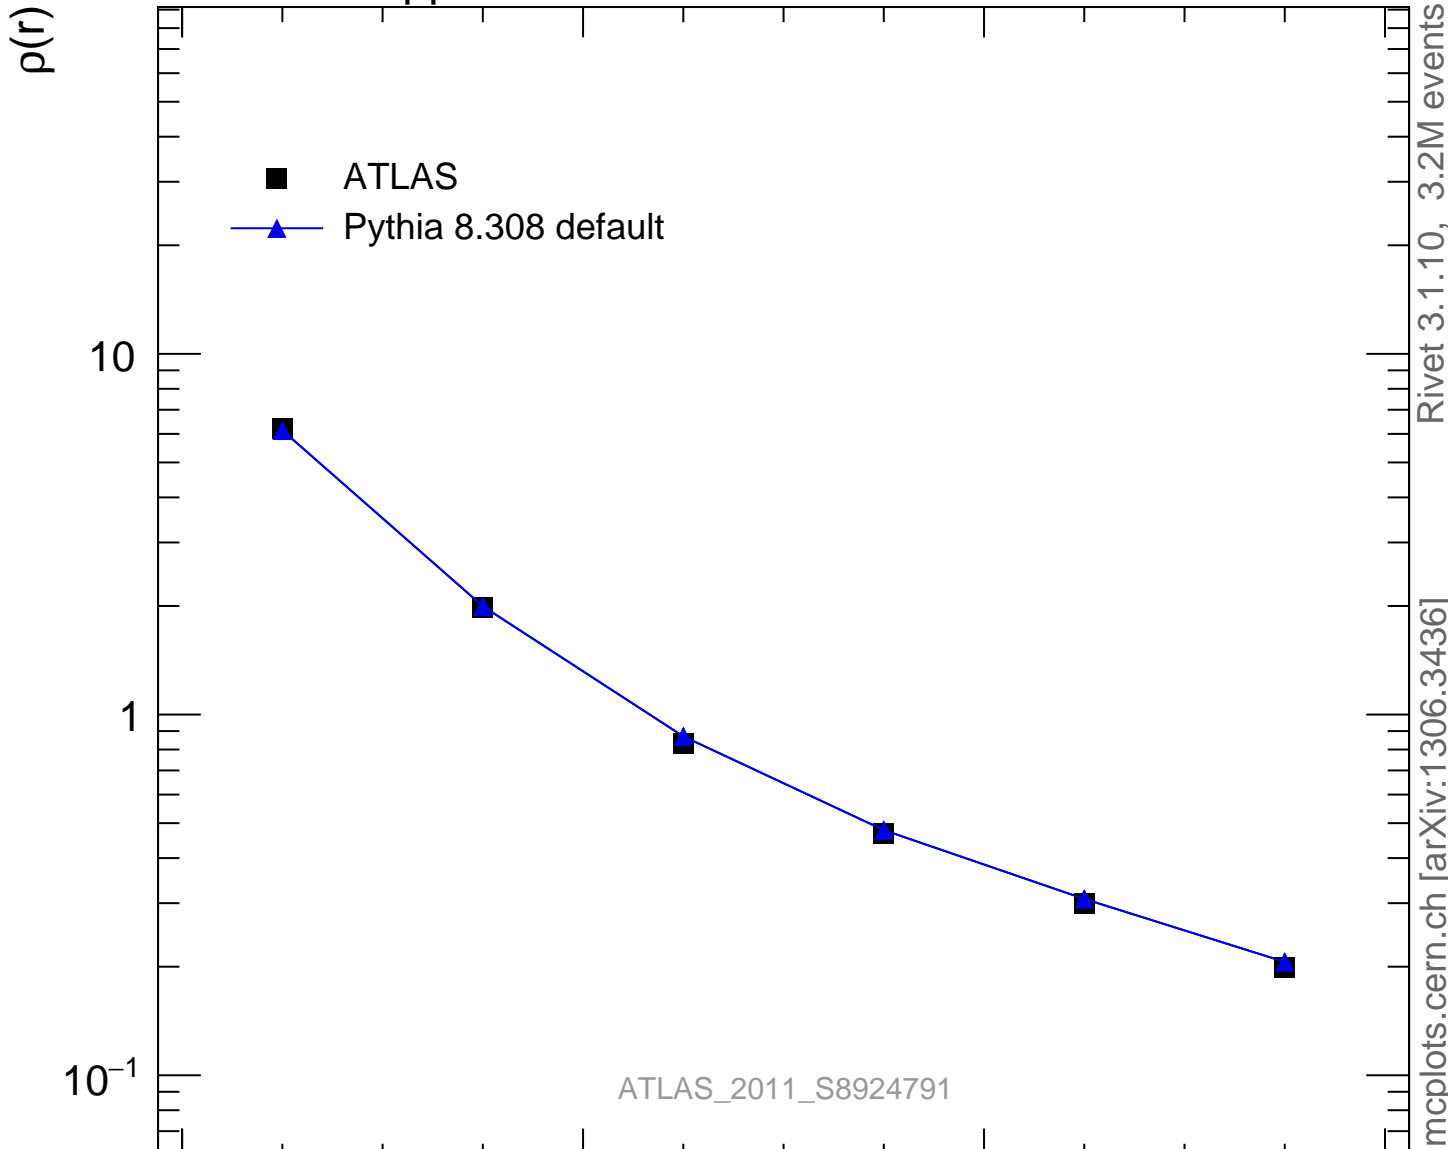

7000 GeV pp

Jets

Rivet 3.1.10, 3.2M events
mcplots.cern.ch [arXiv:1306.3436]

r