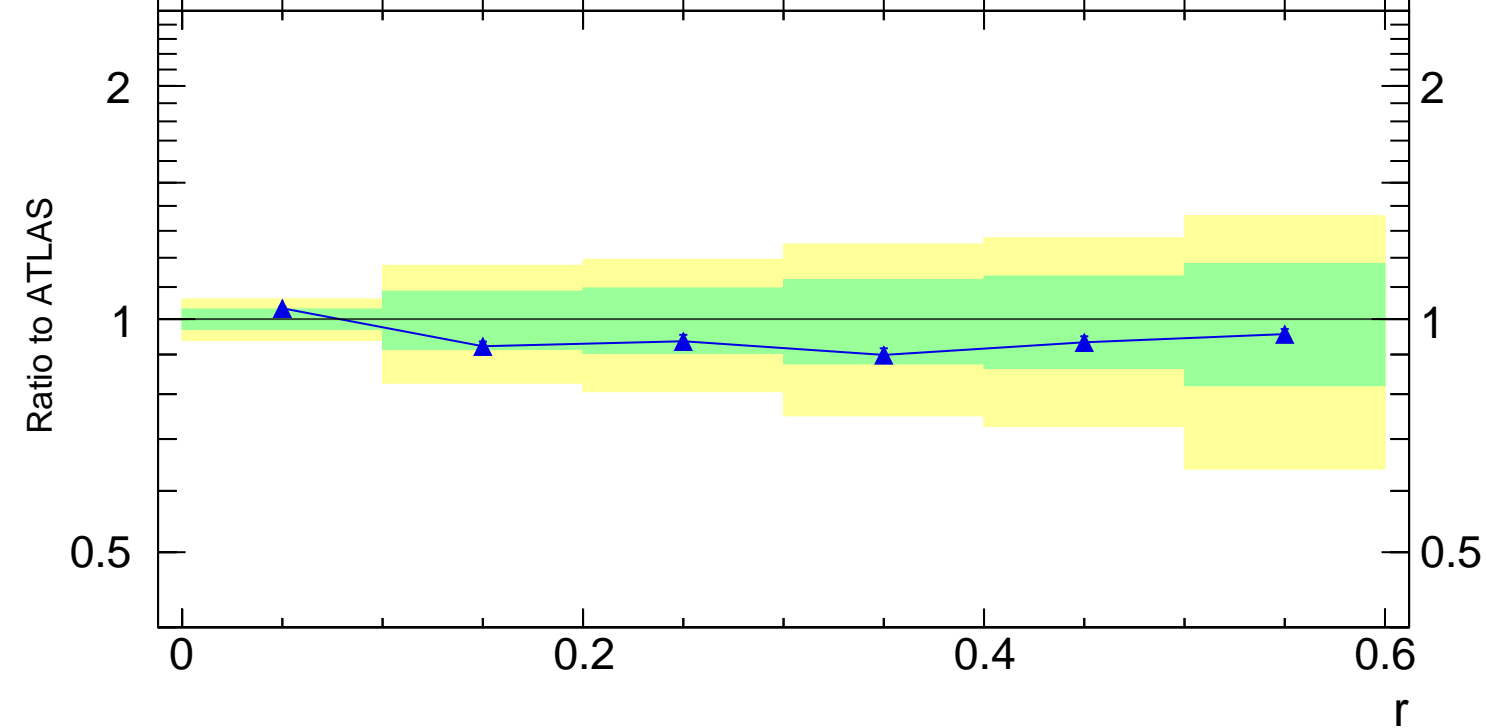

7000 GeV pp

Jets

ATLAS\_2011\_S8924791

Rivet 3.1.10, 3.6M events  
mcplots.cern.ch [arXiv:1306.3436]