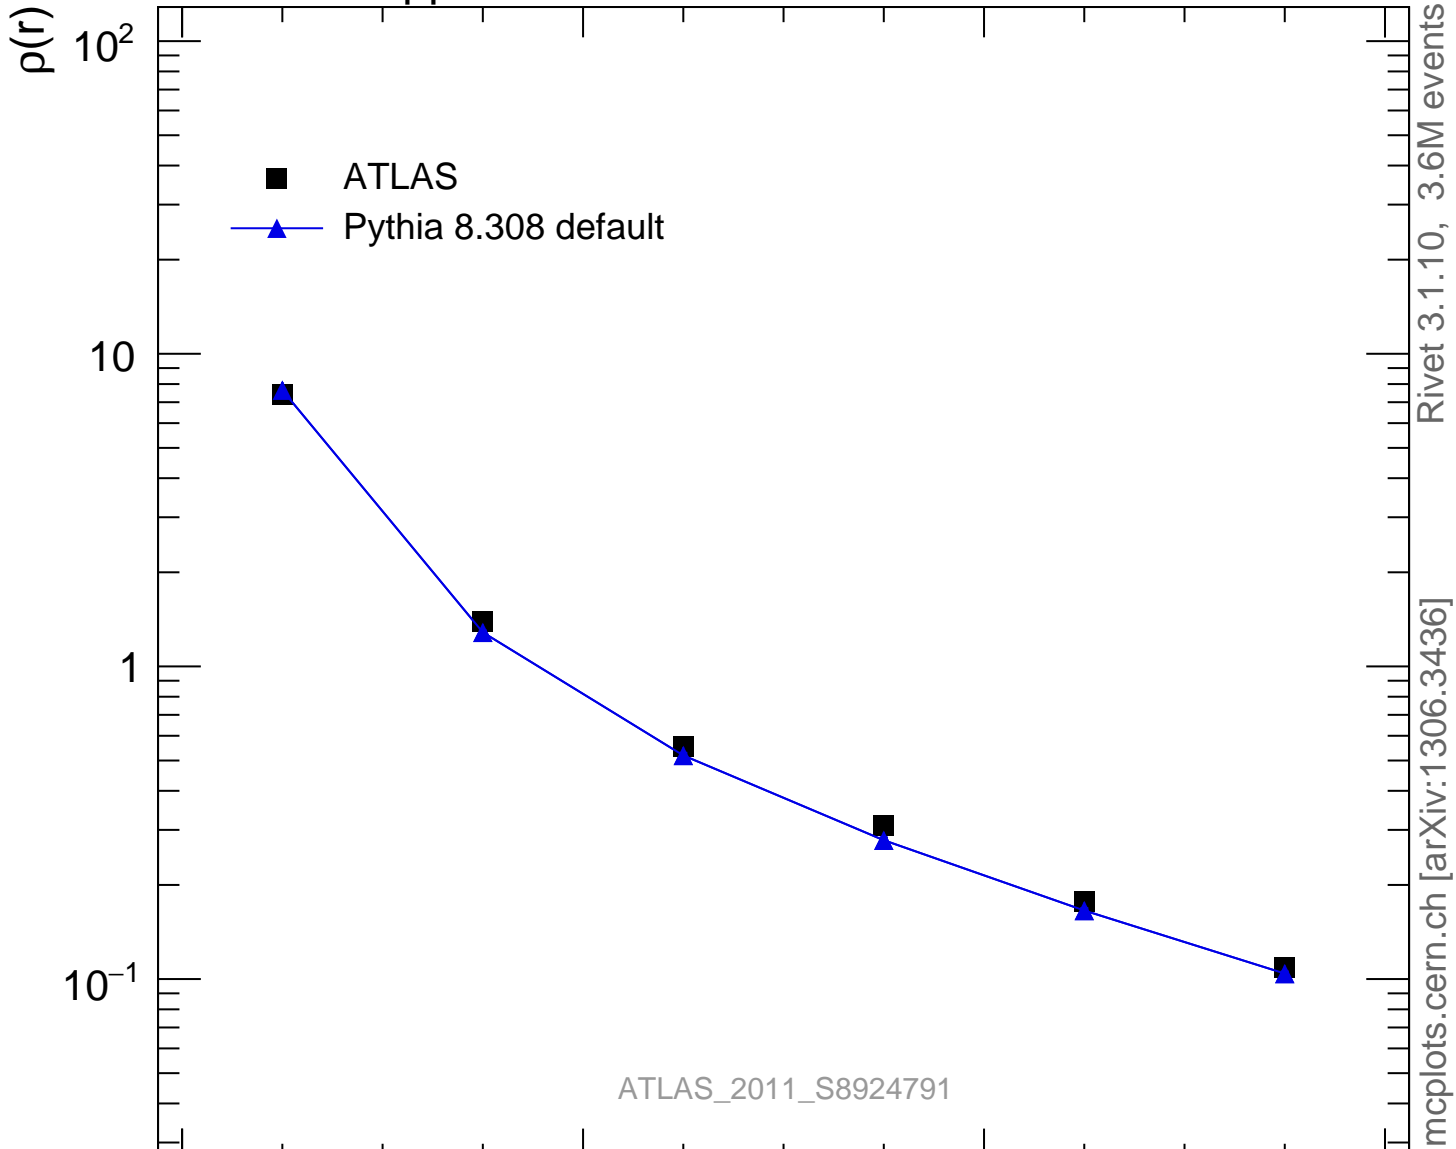

7000 GeV pp

Jets

ATLAS\_2011\_S8924791

Rivet 3.1.10, 3.6M events  
mcplots.cern.ch [arXiv:1306.3436]