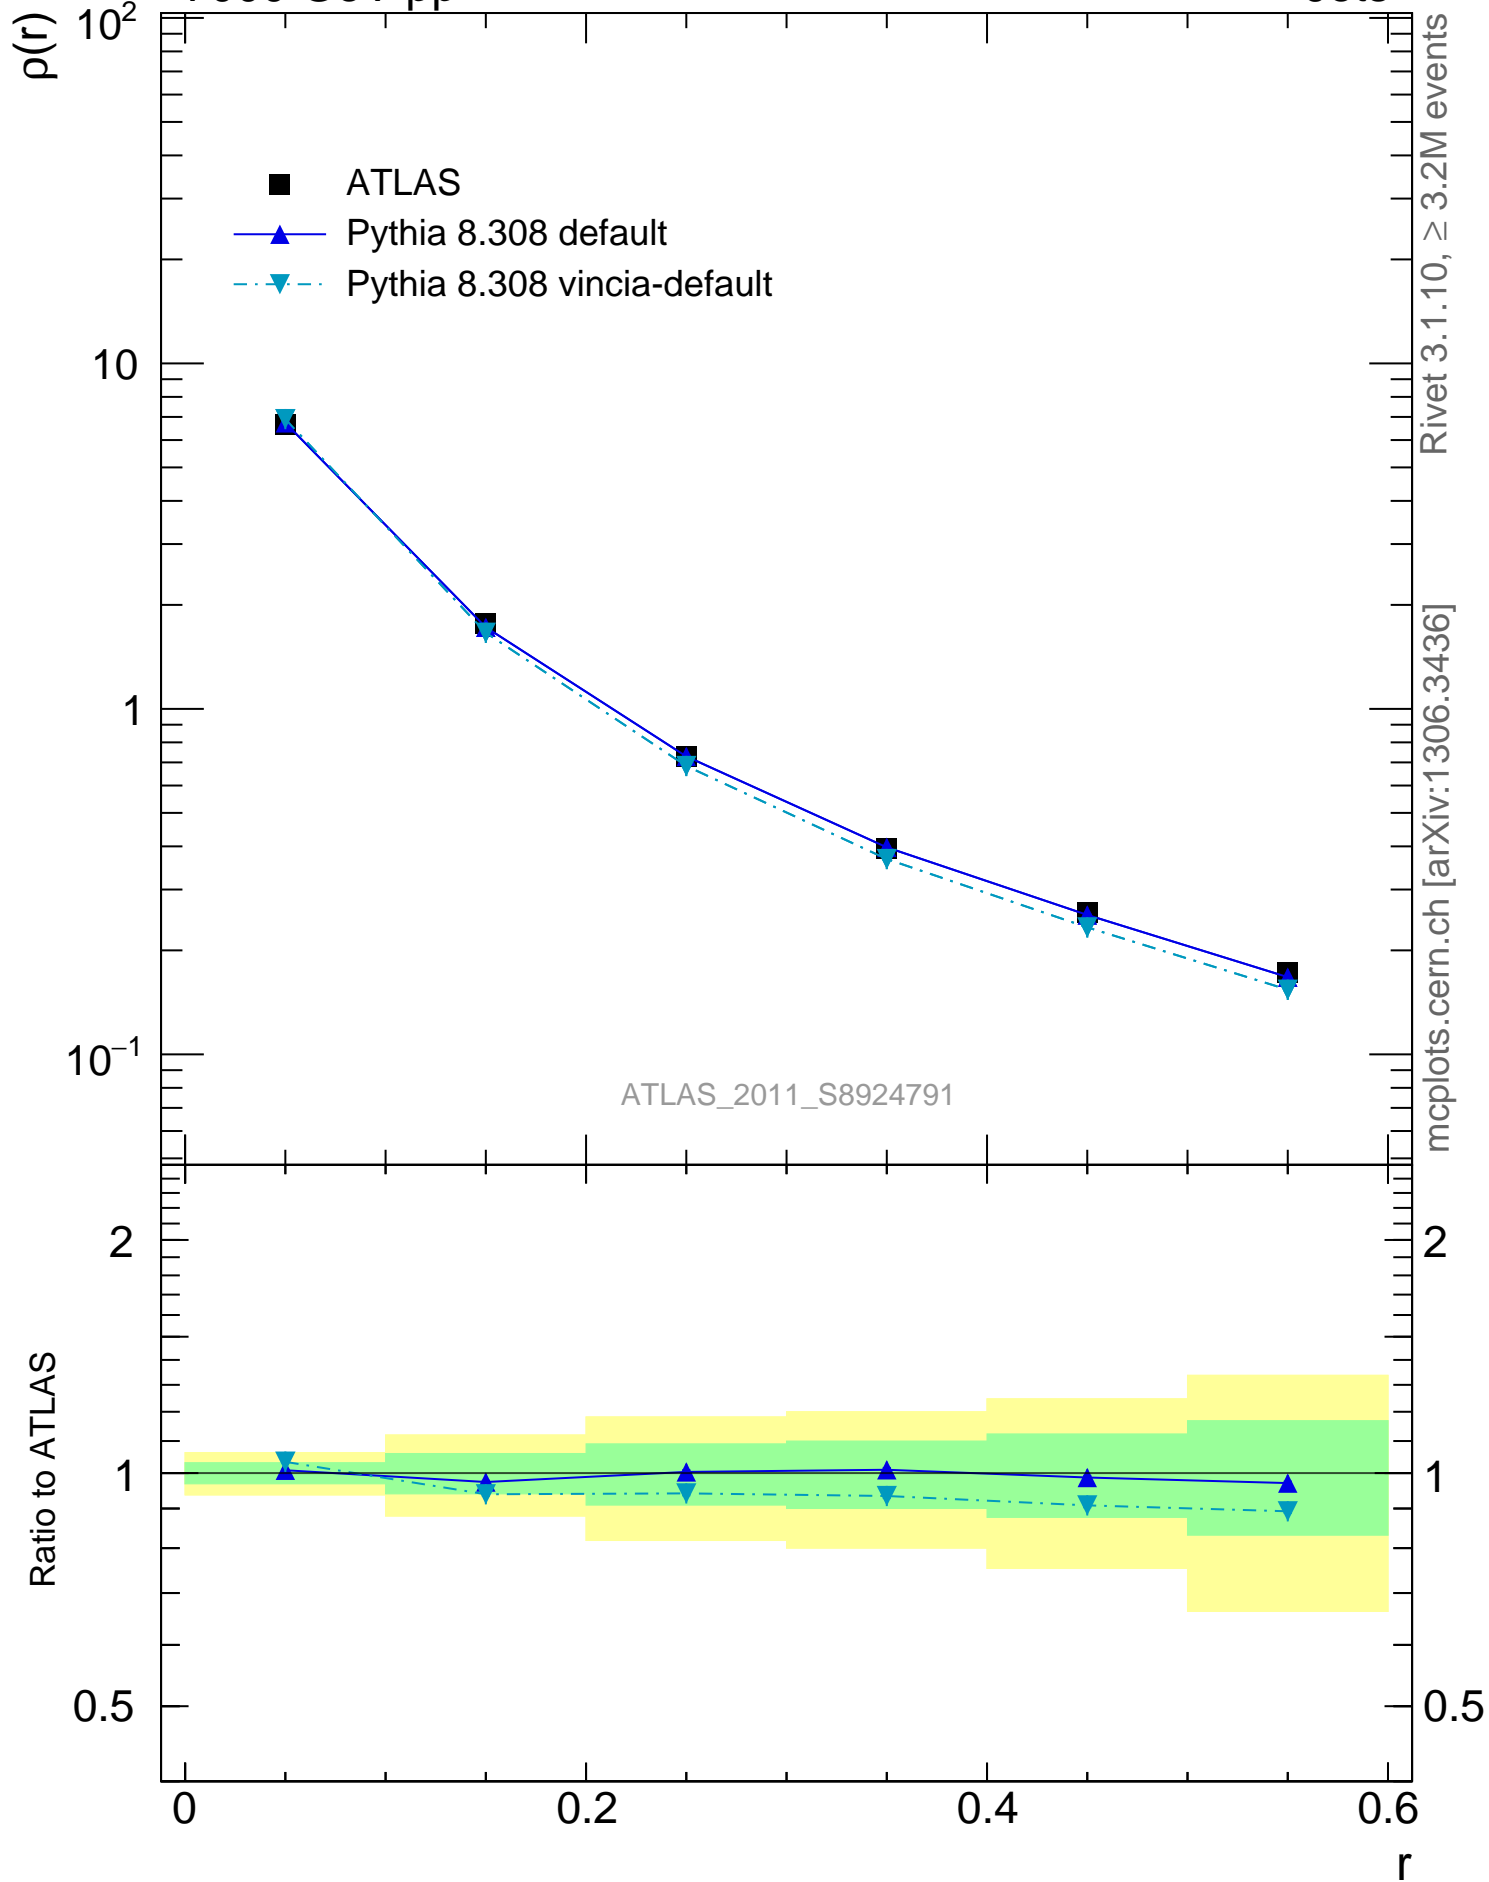

7000 GeV pp

Jets

Rivet 3.1.10, $\geq 3.2M$ events
mcplots.cern.ch [arXiv:1306.3436]