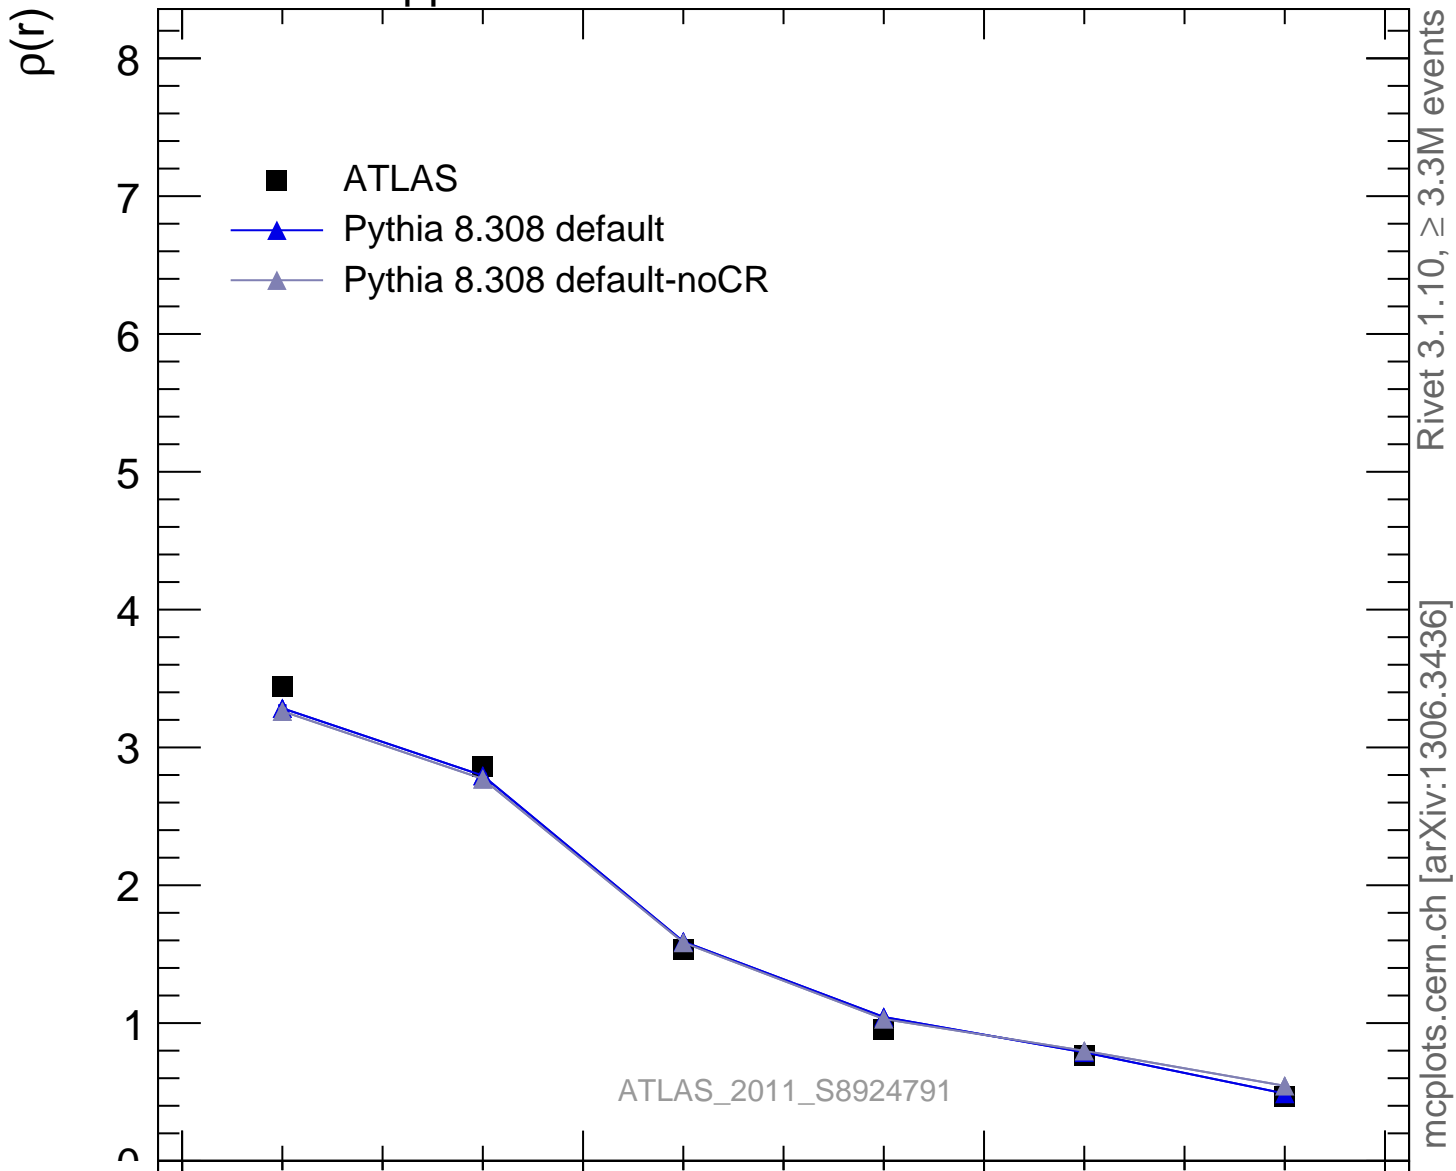

7000 GeV pp

Jets

Rivet 3.1.10, $\geq 3.3M$ events
mcplots.cern.ch [arXiv:1306.3436]