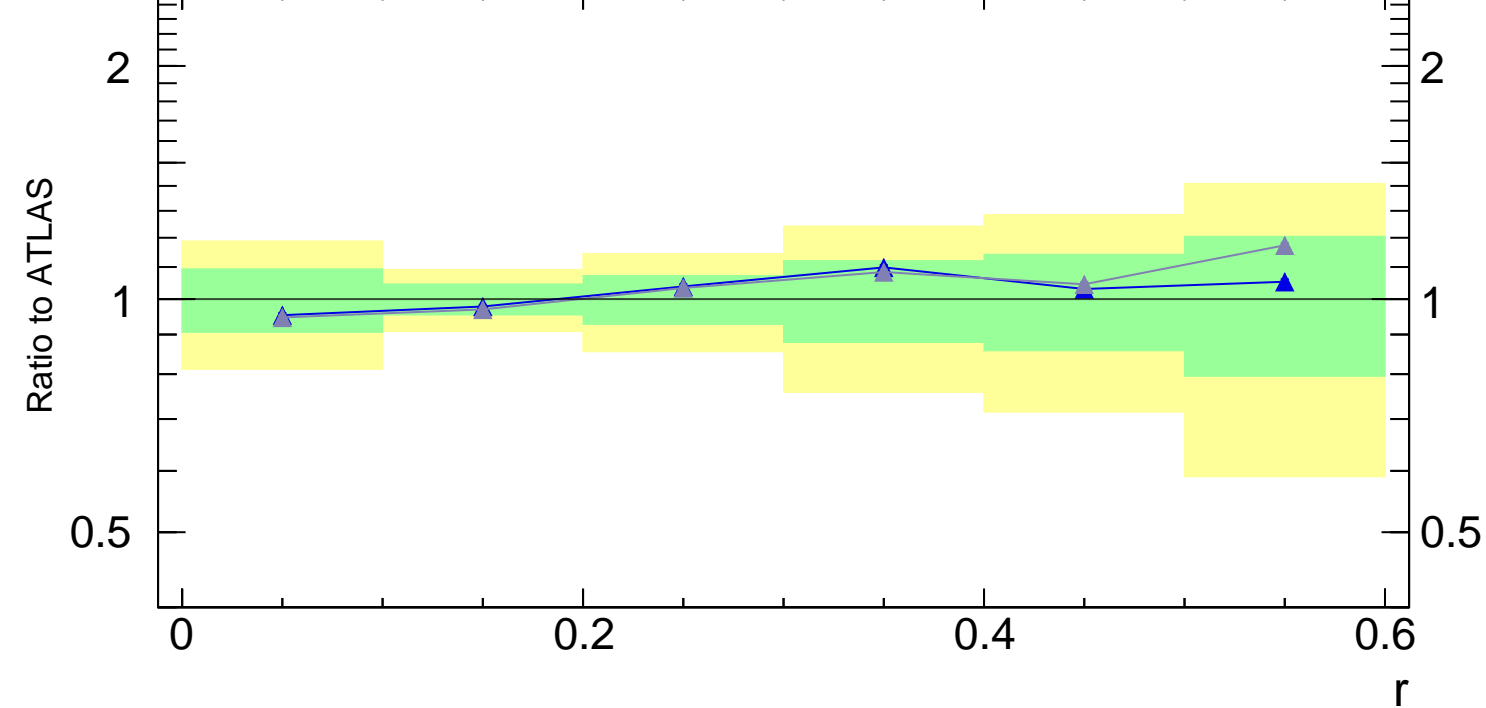

7000 GeV pp

Jets

Rivet 3.1.10, $\geq 3.3M$ events
mcplots.cern.ch [arXiv:1306.3436]