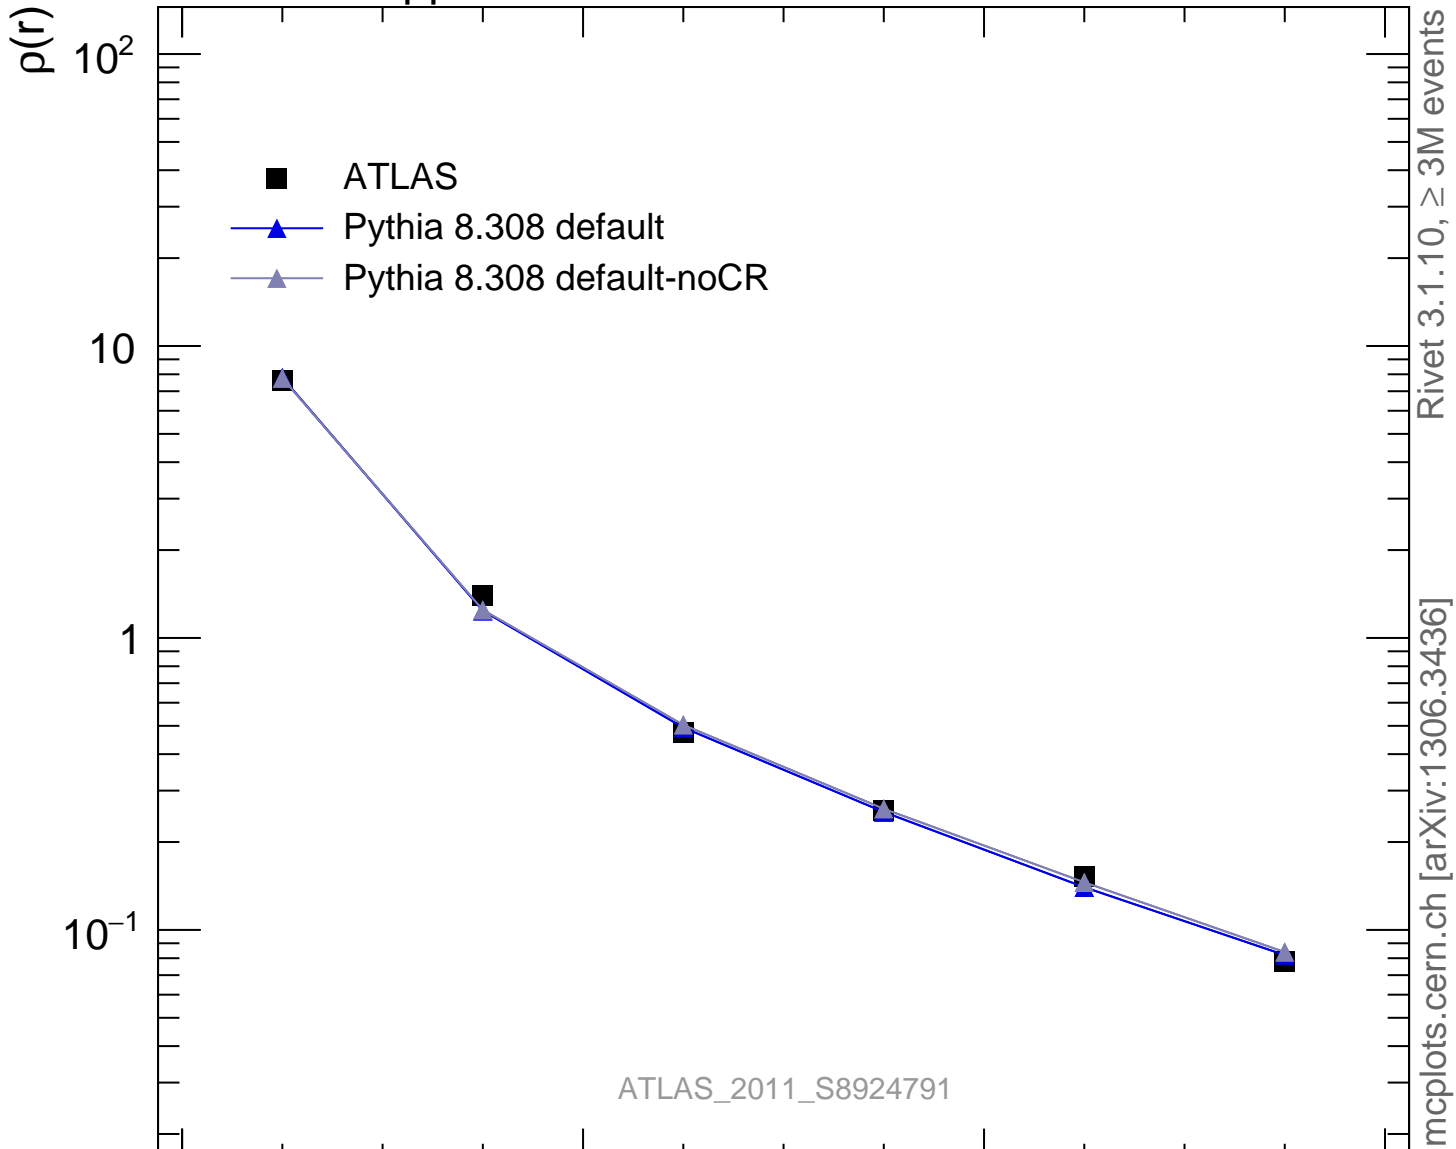

7000 GeV pp

Jets

ATLAS\_2011\_S8924791

Rivet 3.1.10,  $\geq 3M$  events  
mcplots.cern.ch [arXiv:1306.3436]