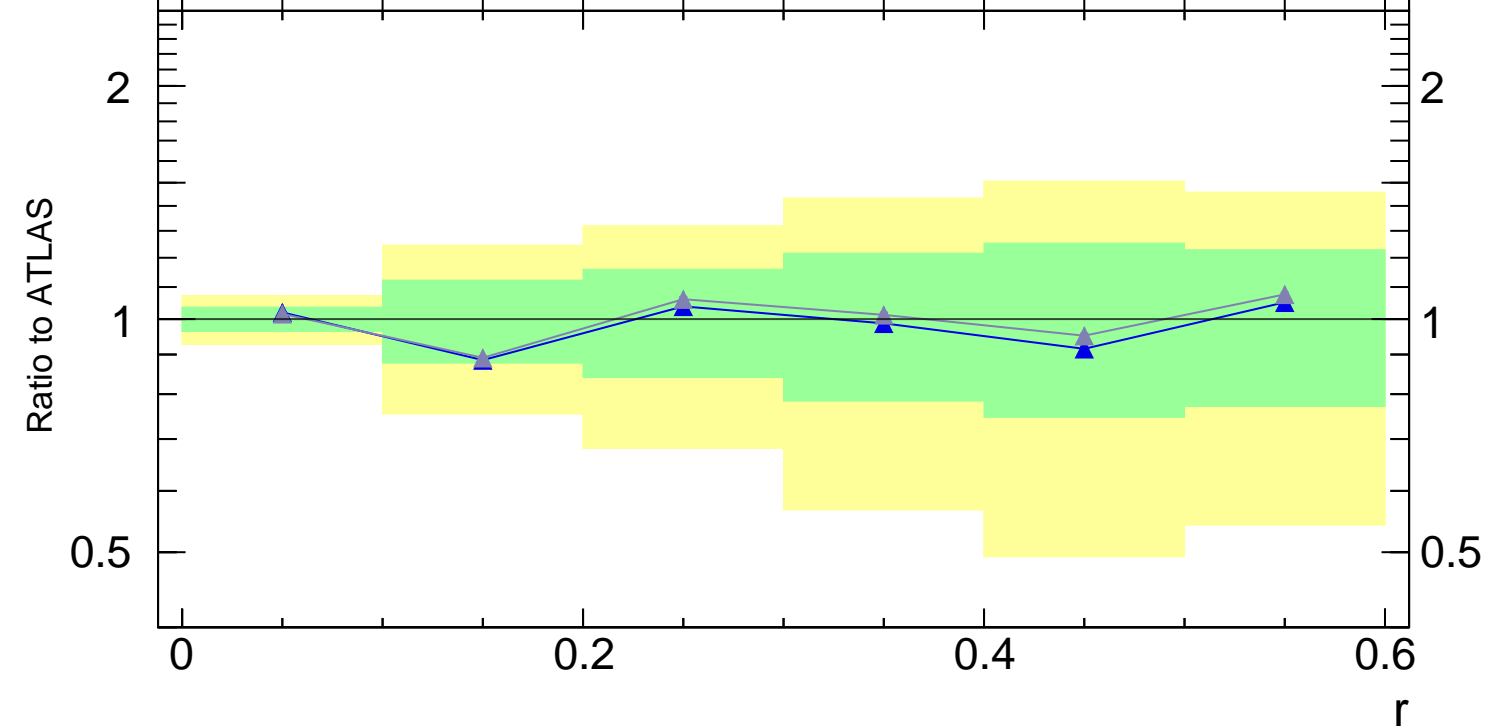

7000 GeV pp

Jets

ATLAS\_2011\_S8924791

Rivet 3.1.10,  $\geq 3M$  events  
mcplots.cern.ch [arXiv:1306.3436]