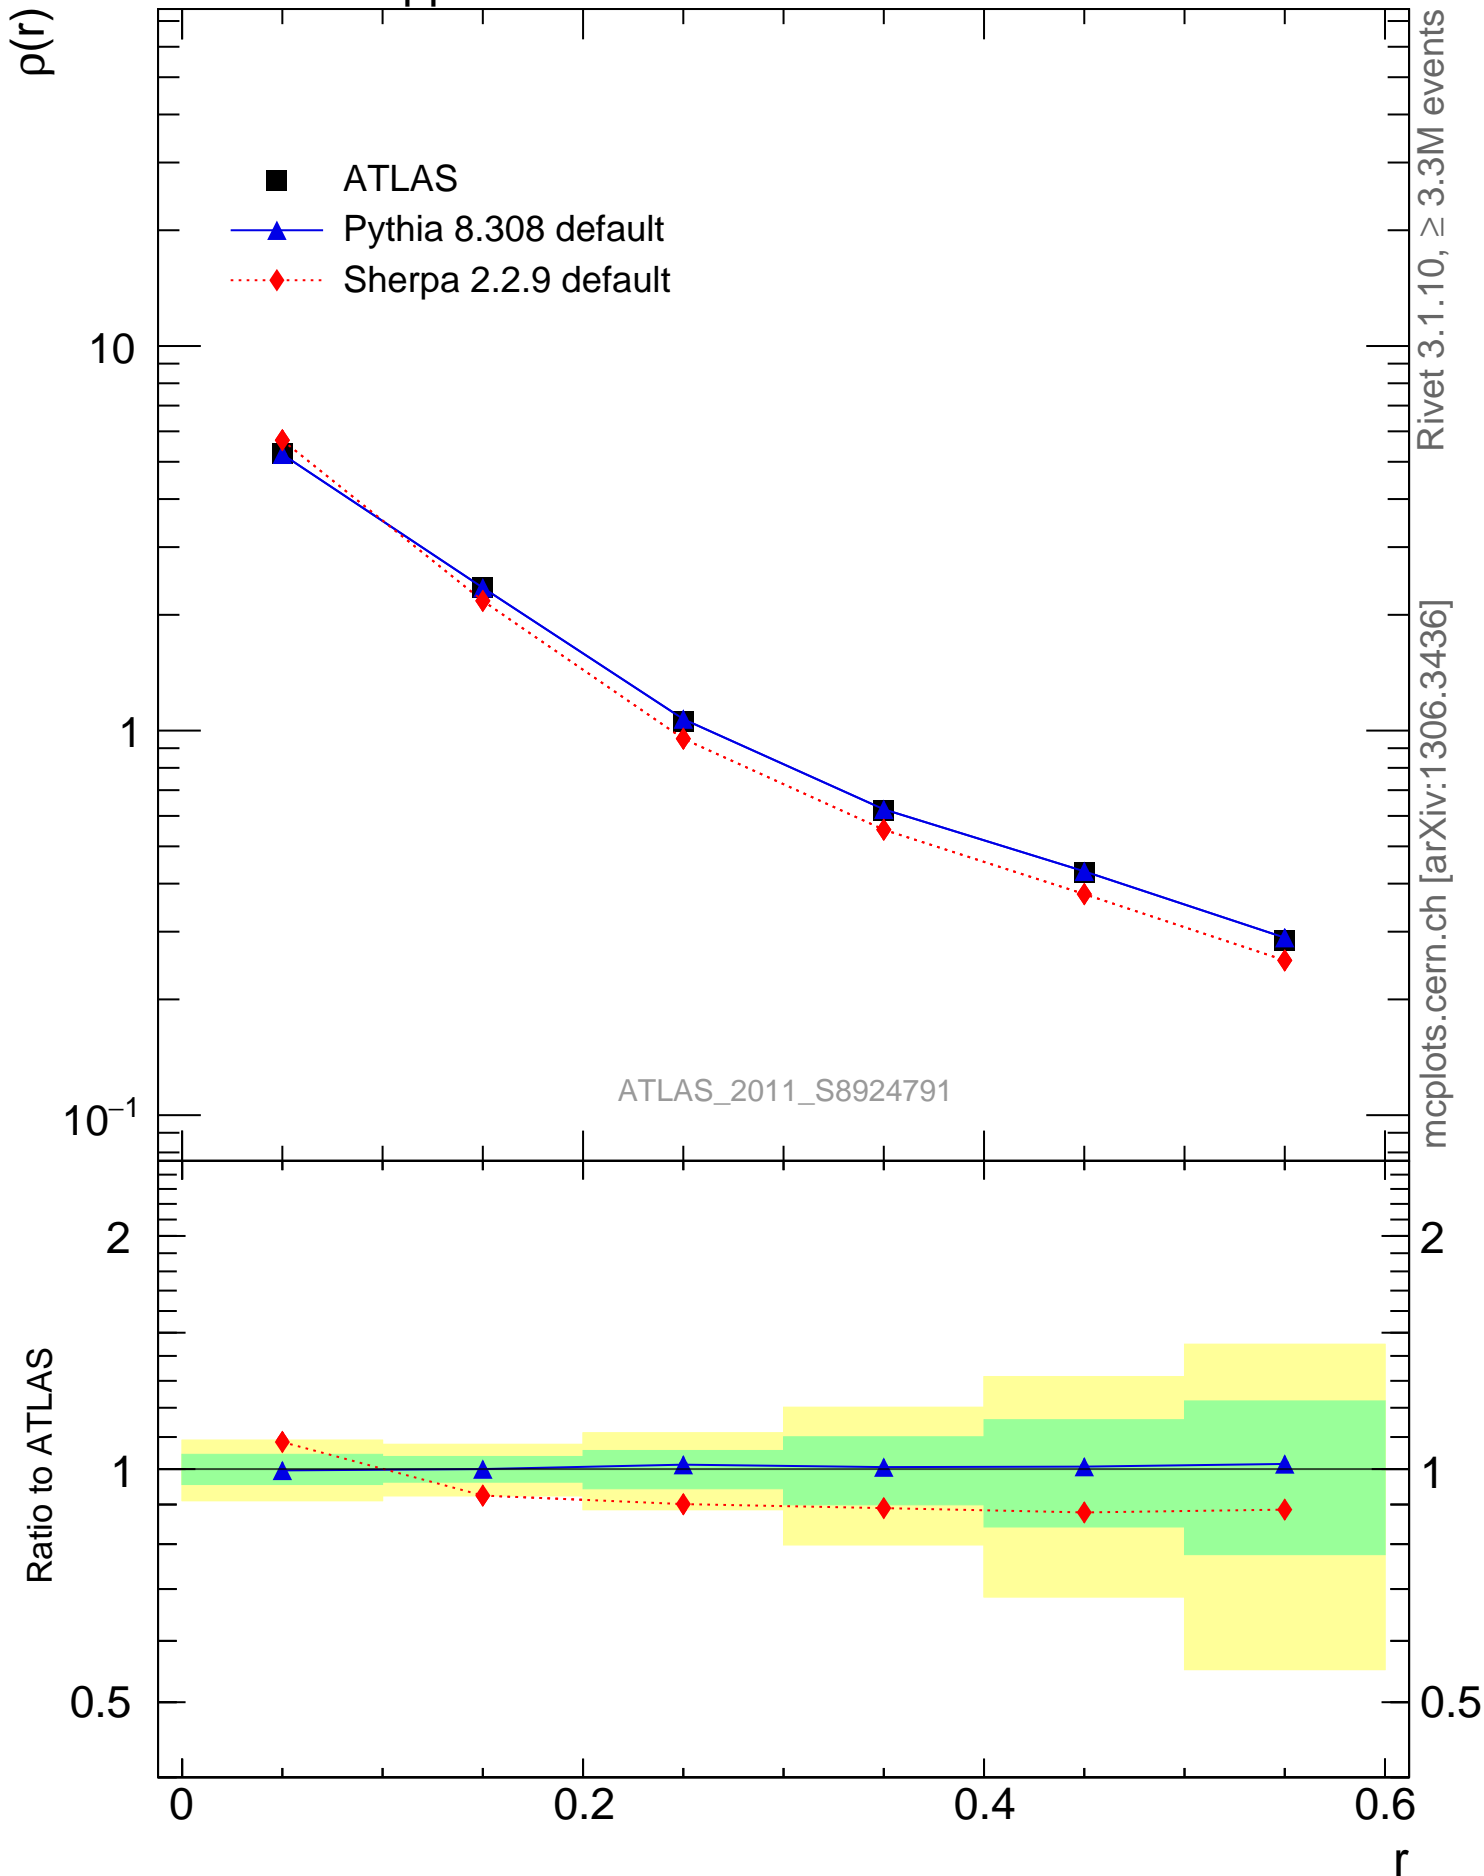

7000 GeV pp

Jets

Rivet 3.1.10,  $\geq 3.3M$  events  
mcplots.cern.ch [arXiv:1306.3436]

ATLAS\_2011\_S8924791