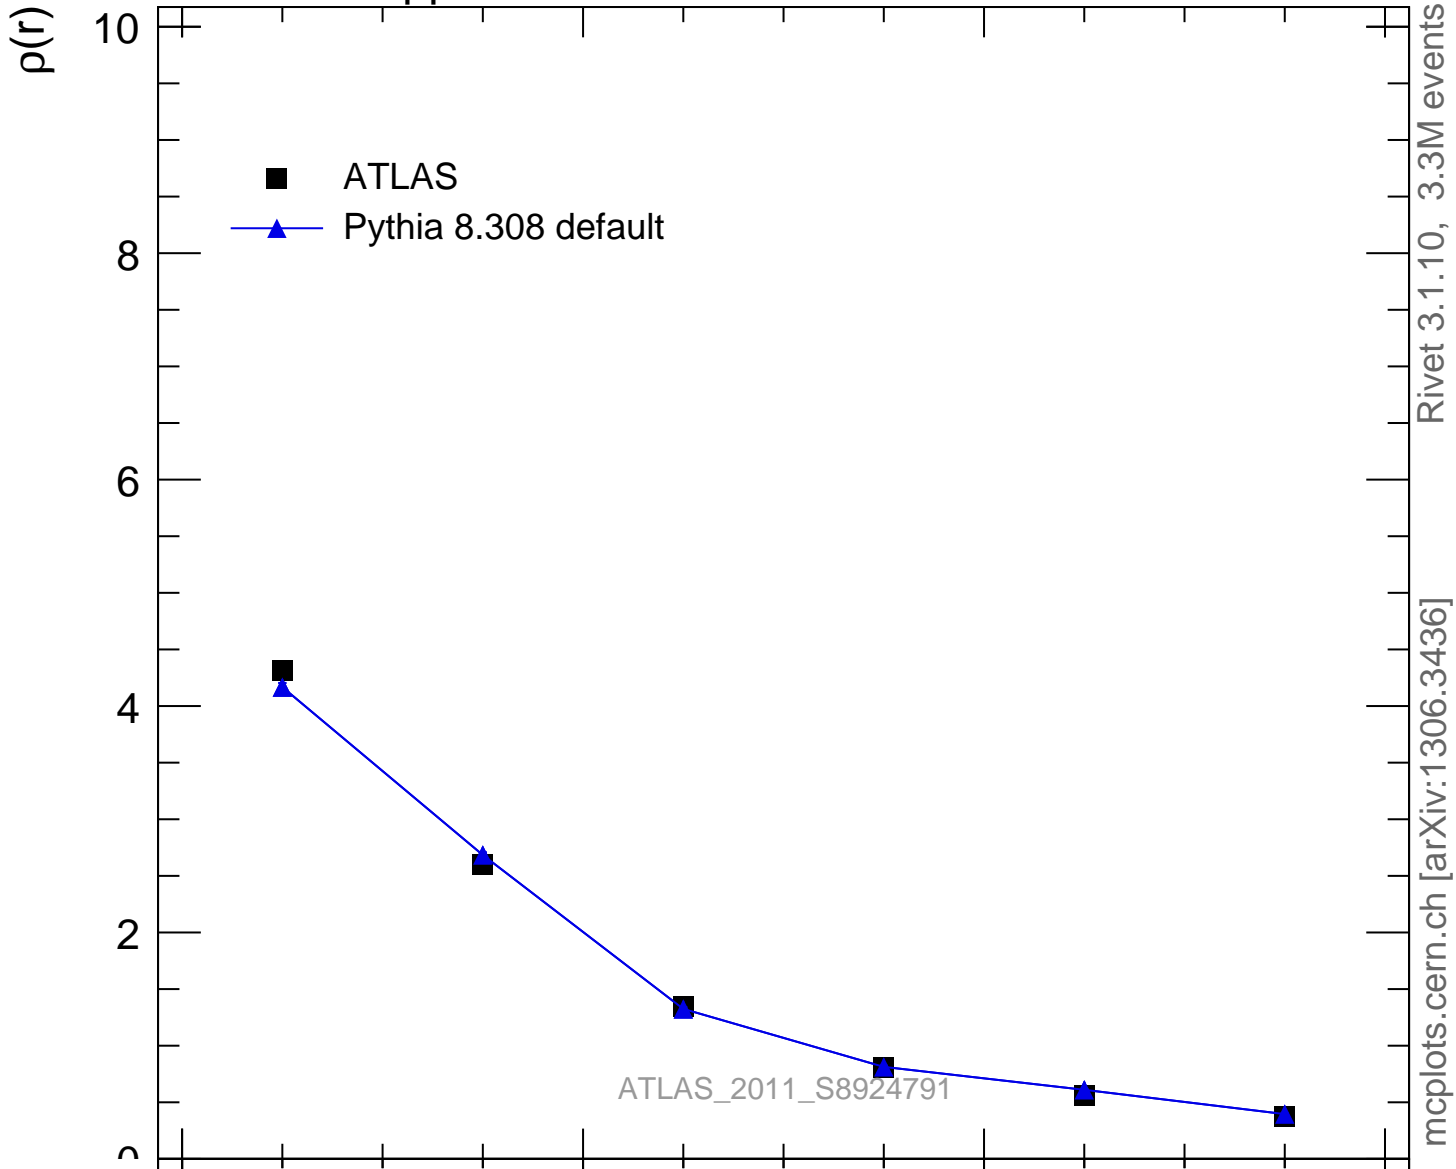

7000 GeV pp

Jets

Rivet 3.1.10, 3.3M events
mcplots.cern.ch [arXiv:1306.3436]