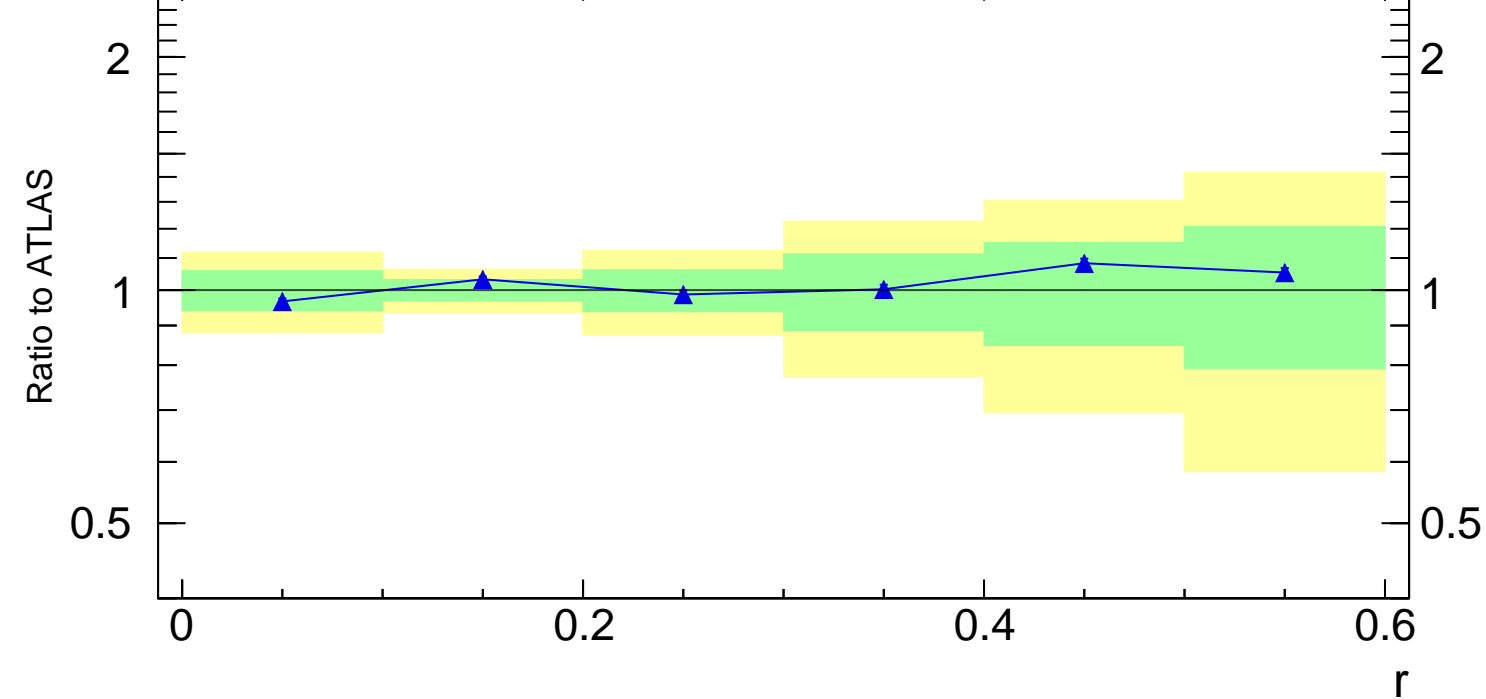

7000 GeV pp

Jets

Rivet 3.1.10, 3.3M events
mcplots.cern.ch [arXiv:1306.3436]