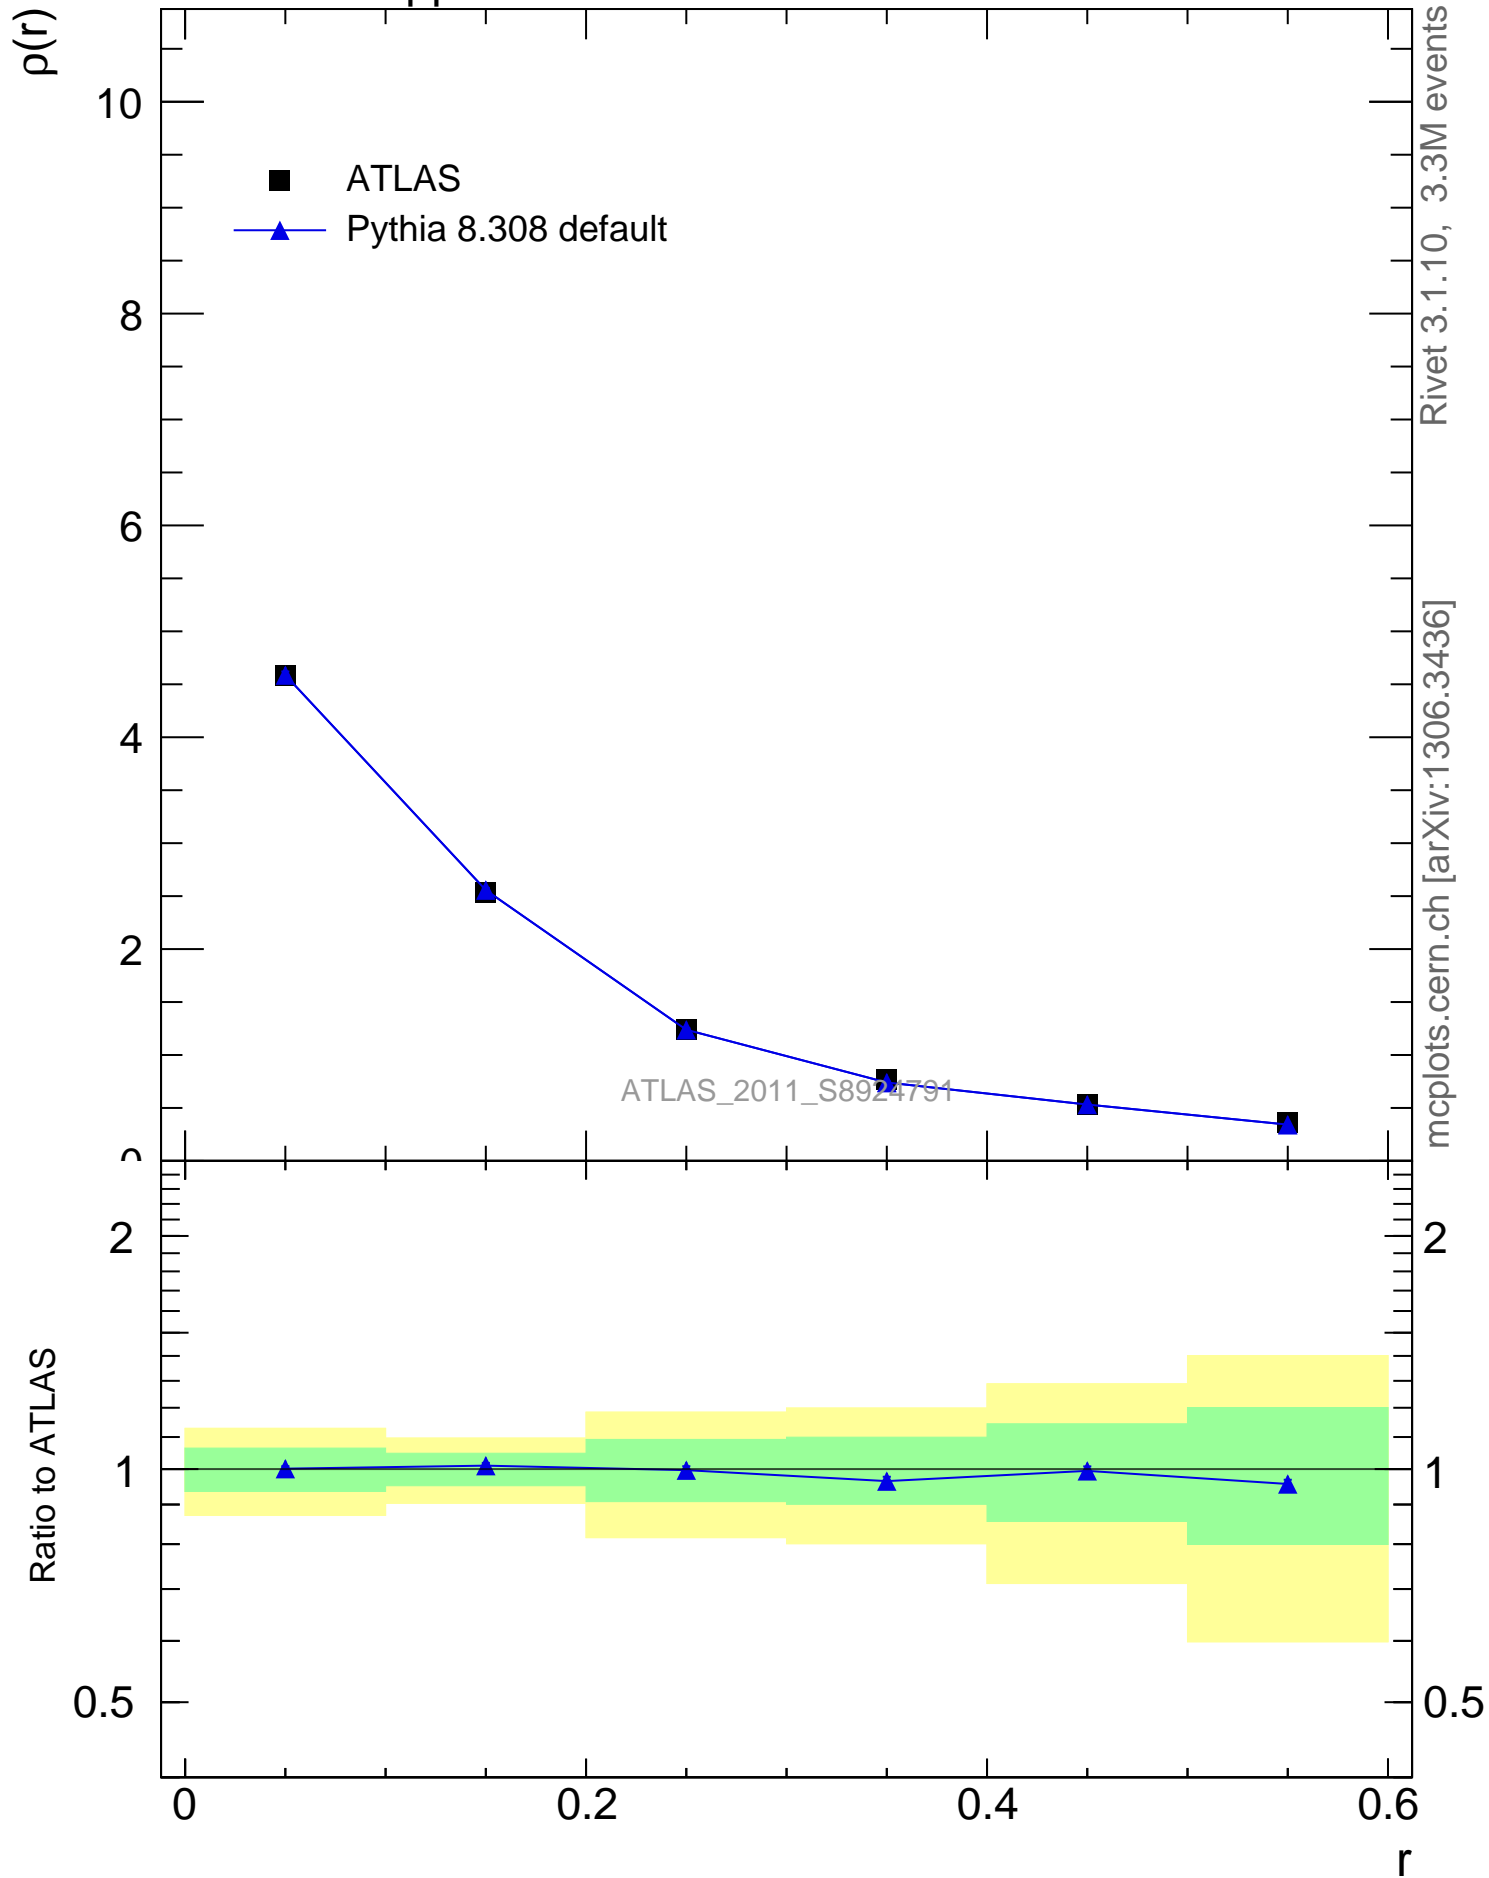

7000 GeV pp

Jets

Rivet 3.1.10, 3.3M events
mcplots.cern.ch [arXiv:1306.3436]