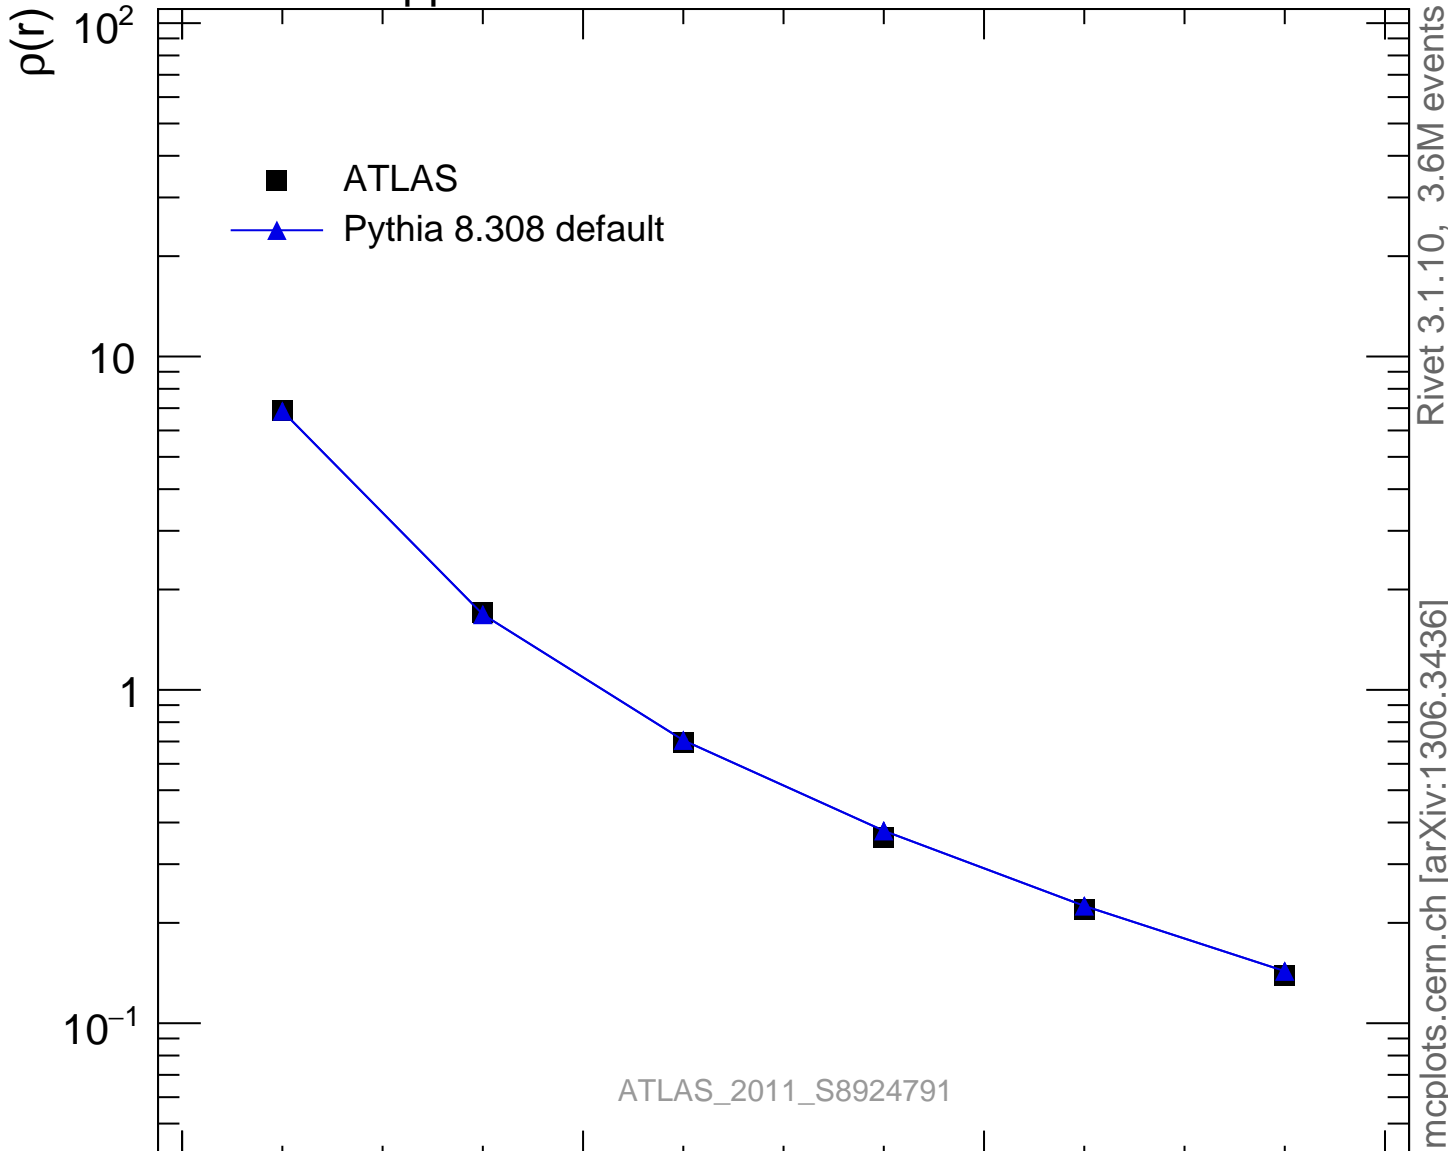

7000 GeV pp

Jets

Rivet 3.1.10, 3.6M events  
mcplots.cern.ch [arXiv:1306.3436]