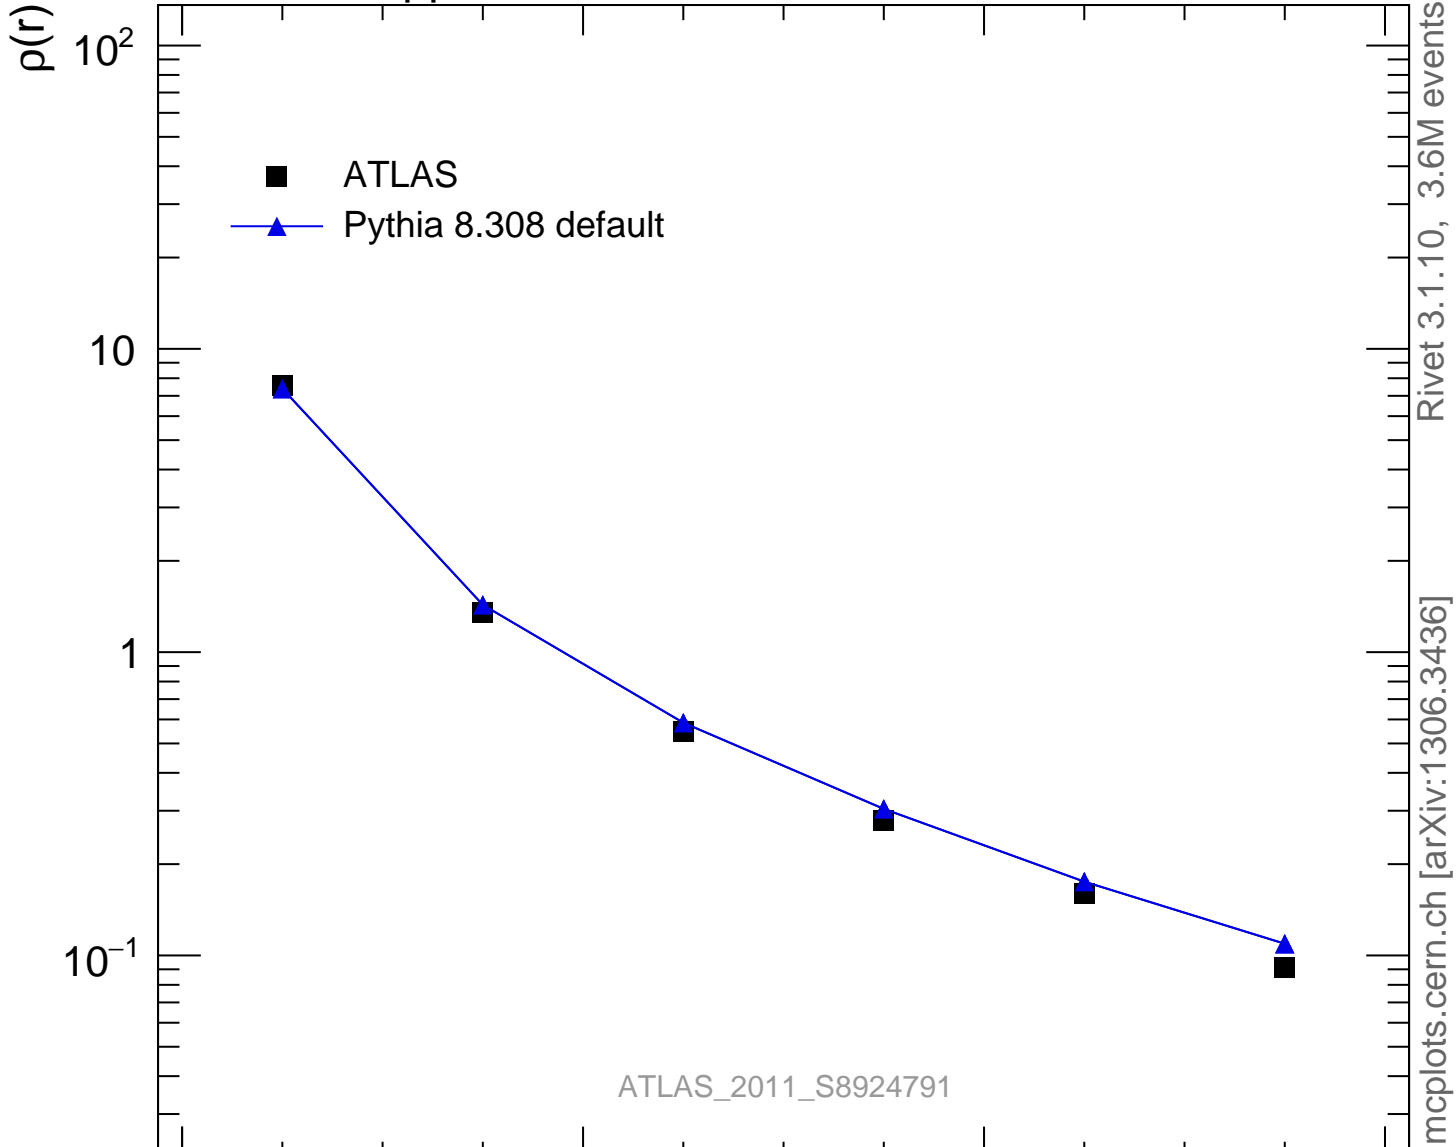

7000 GeV pp

Jets

Rivet 3.1.10, 3.6M events  
mcplots.cern.ch [arXiv:1306.3436]