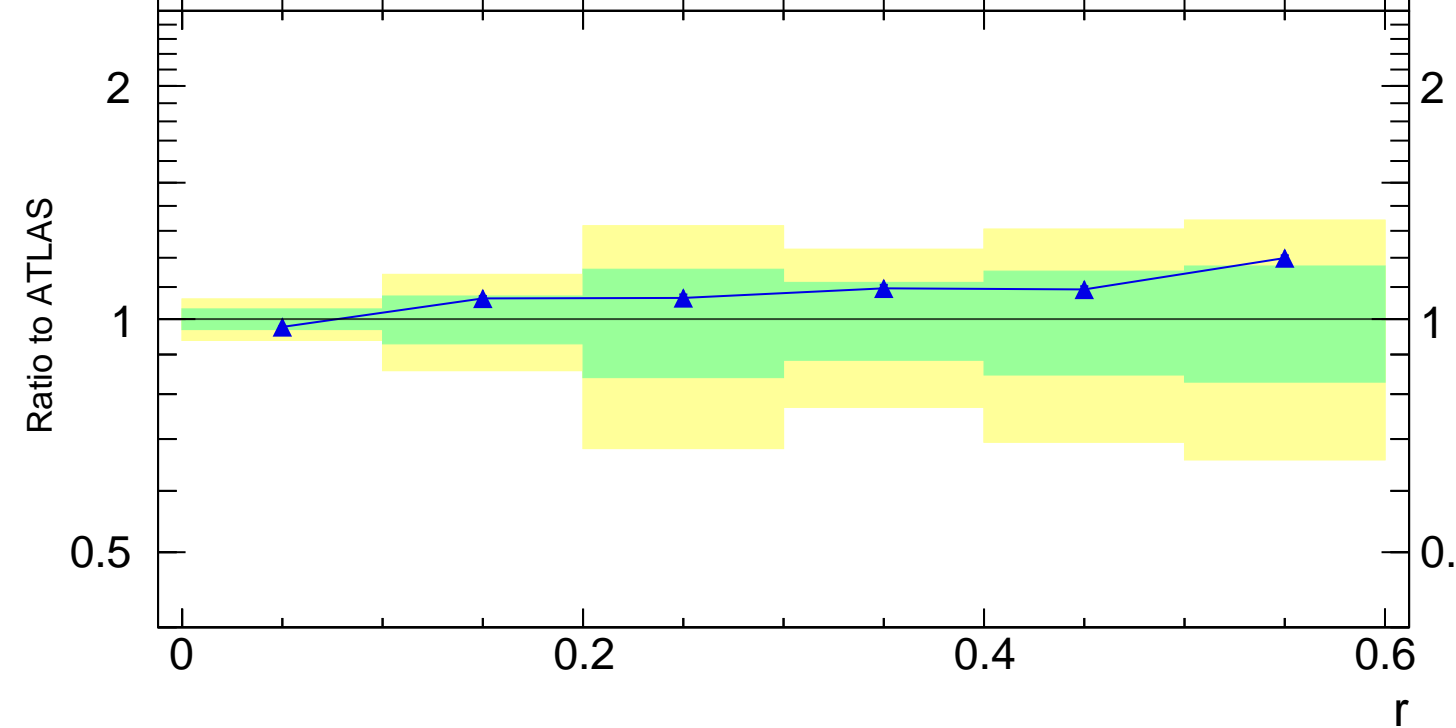

7000 GeV pp

Jets

Rivet 3.1.10, 3.6M events  
mcplots.cern.ch [arXiv:1306.3436]