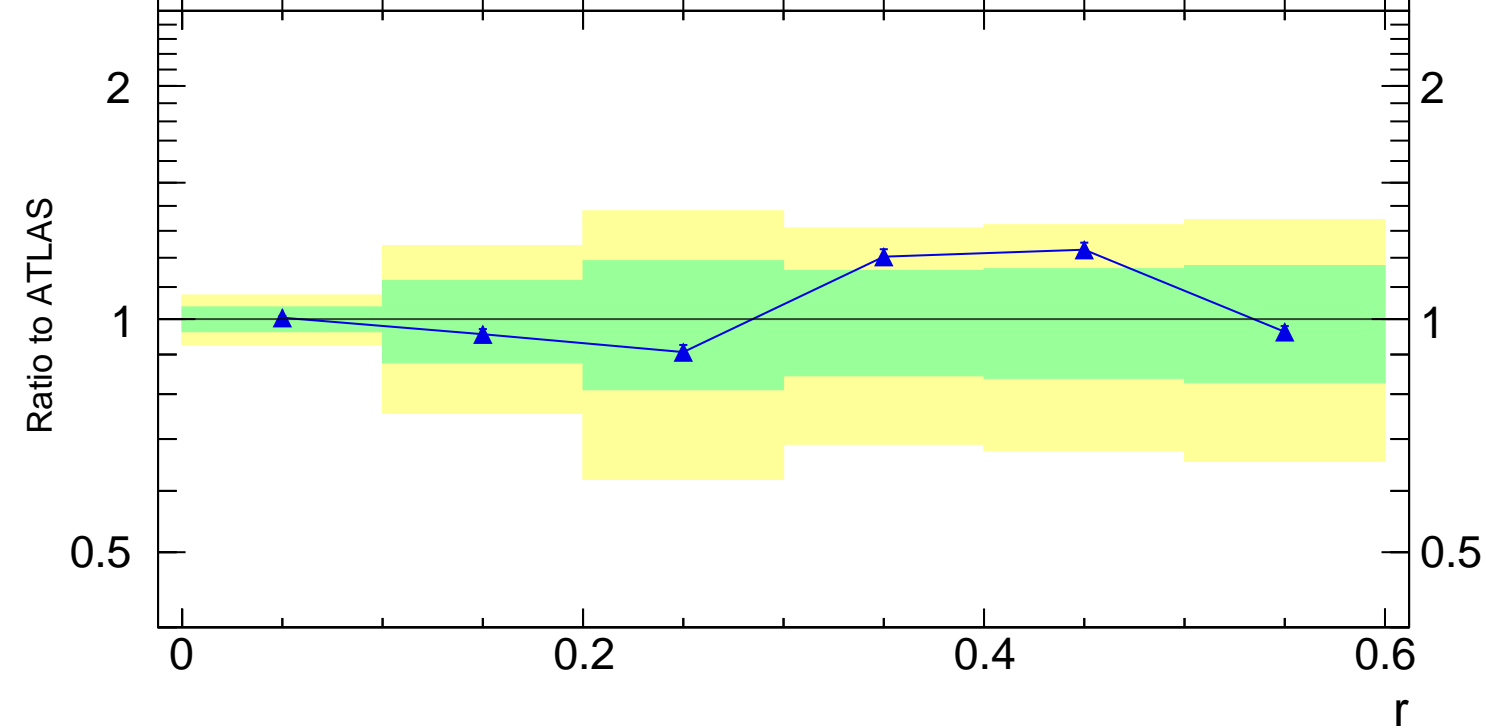

7000 GeV pp

Jets

ATLAS\_2011\_S8924791

Rivet 3.1.10, 3.6M events  
mcplots.cern.ch [arXiv:1306.3436]