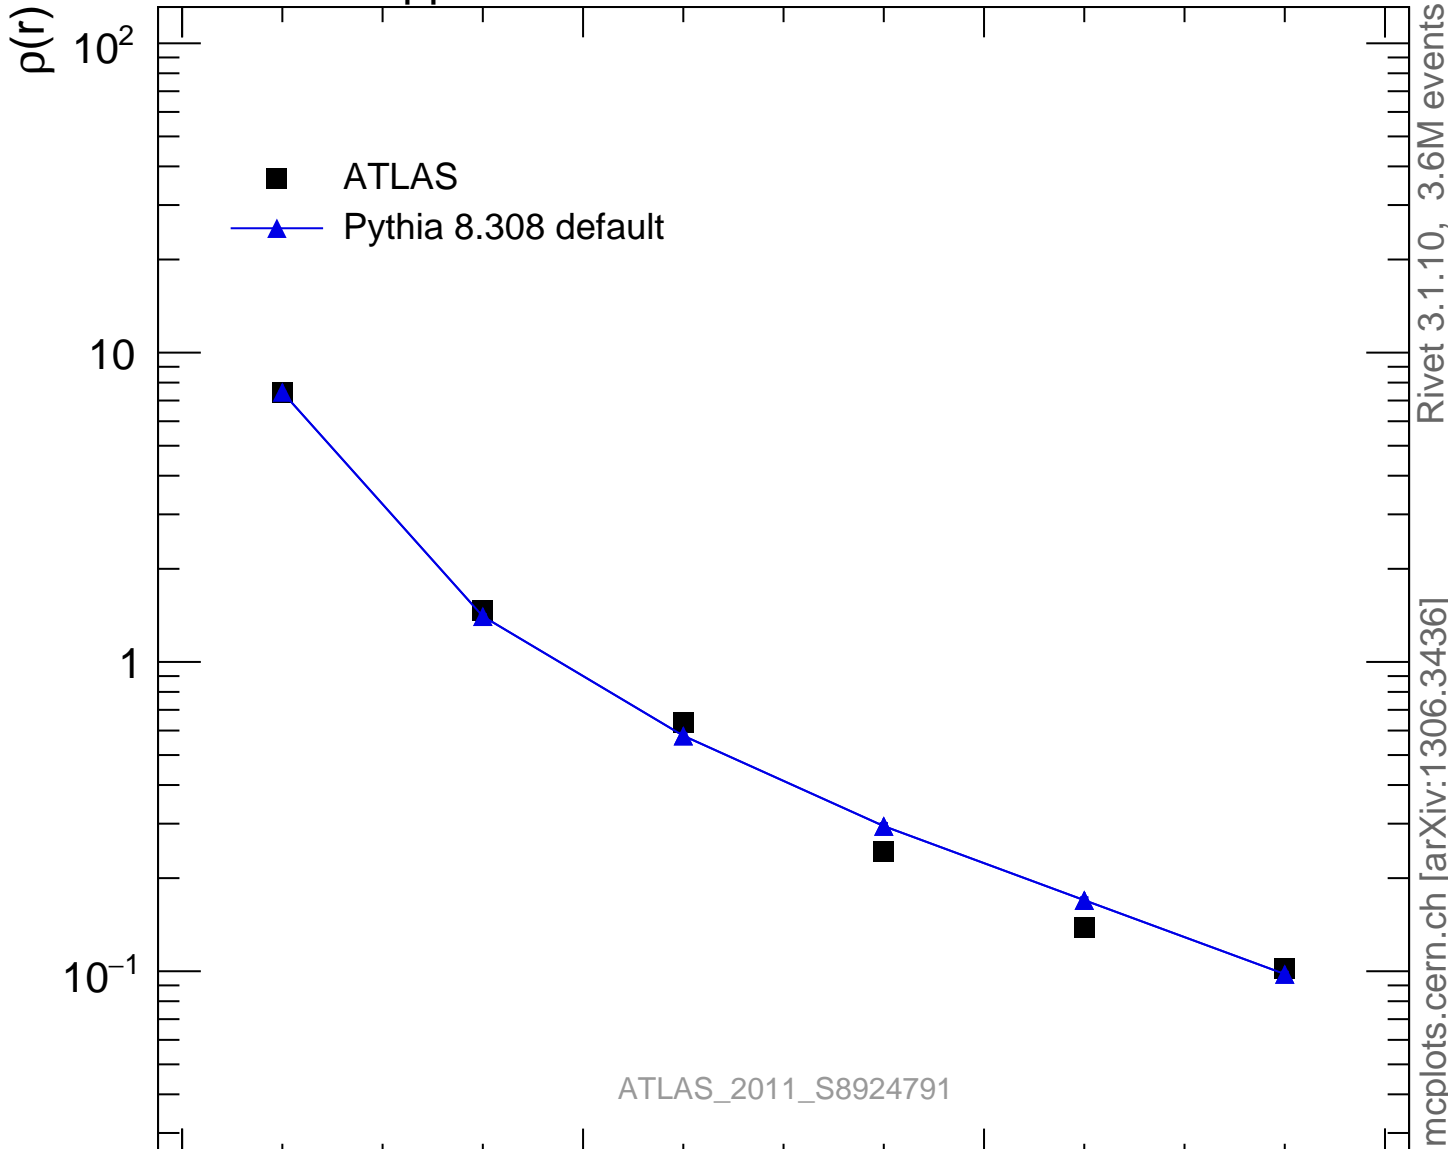

7000 GeV pp

Jets

ATLAS\_2011\_S8924791

Rivet 3.1.10, 3.6M events  
mcplots.cern.ch [arXiv:1306.3436]