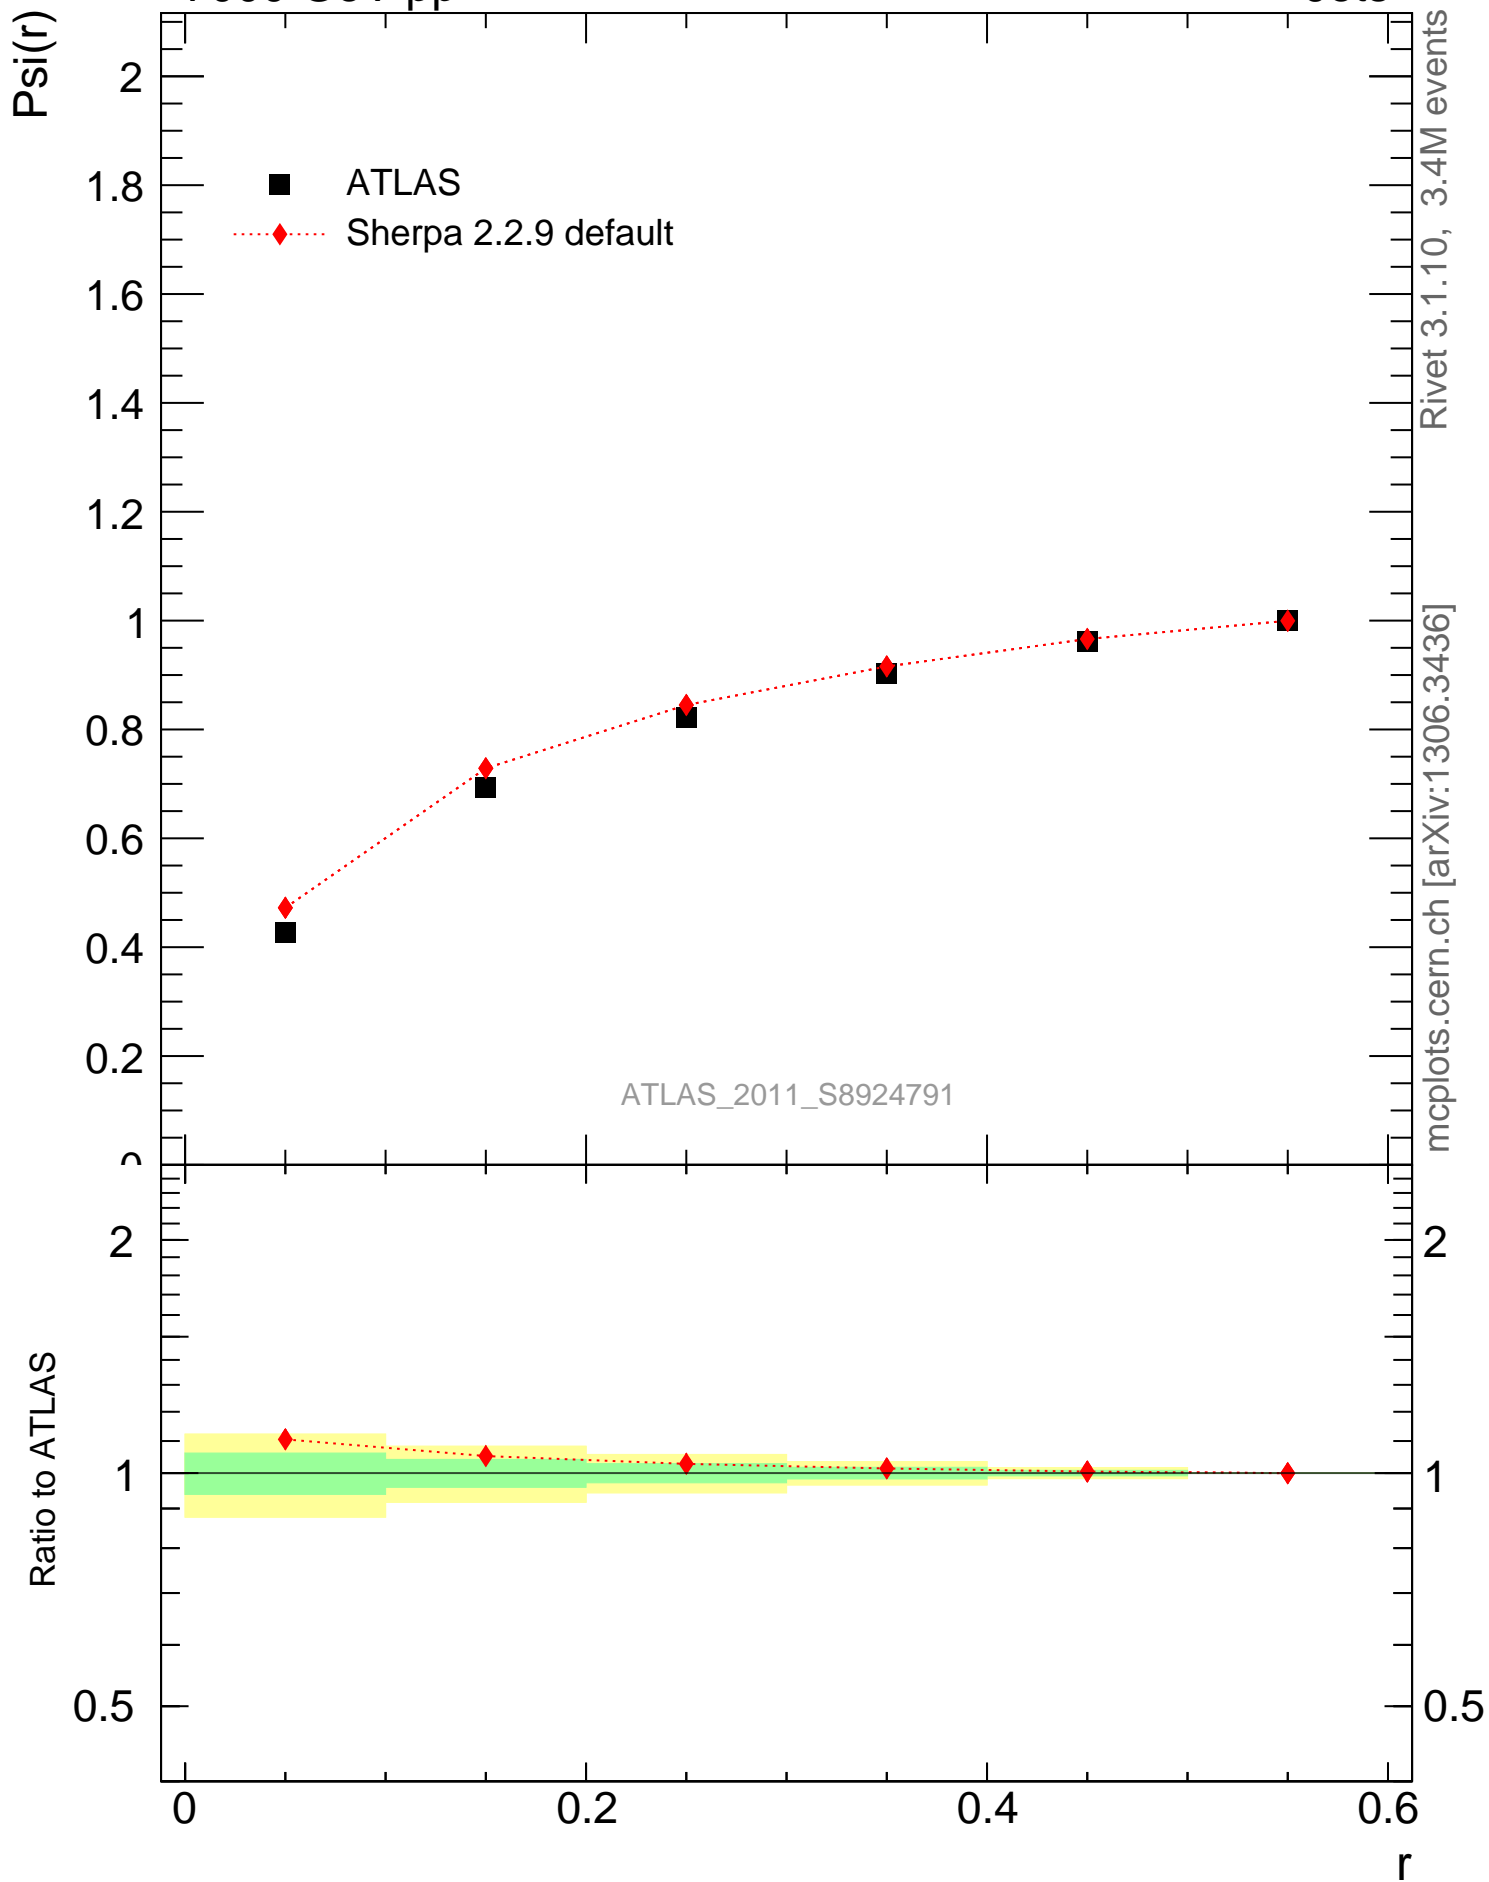

7000 GeV pp

Jets

Rivet 3.1.10, 3.4M events  
mcplots.cern.ch [arXiv:1306.3436]

ATLAS\_2011\_S8924791