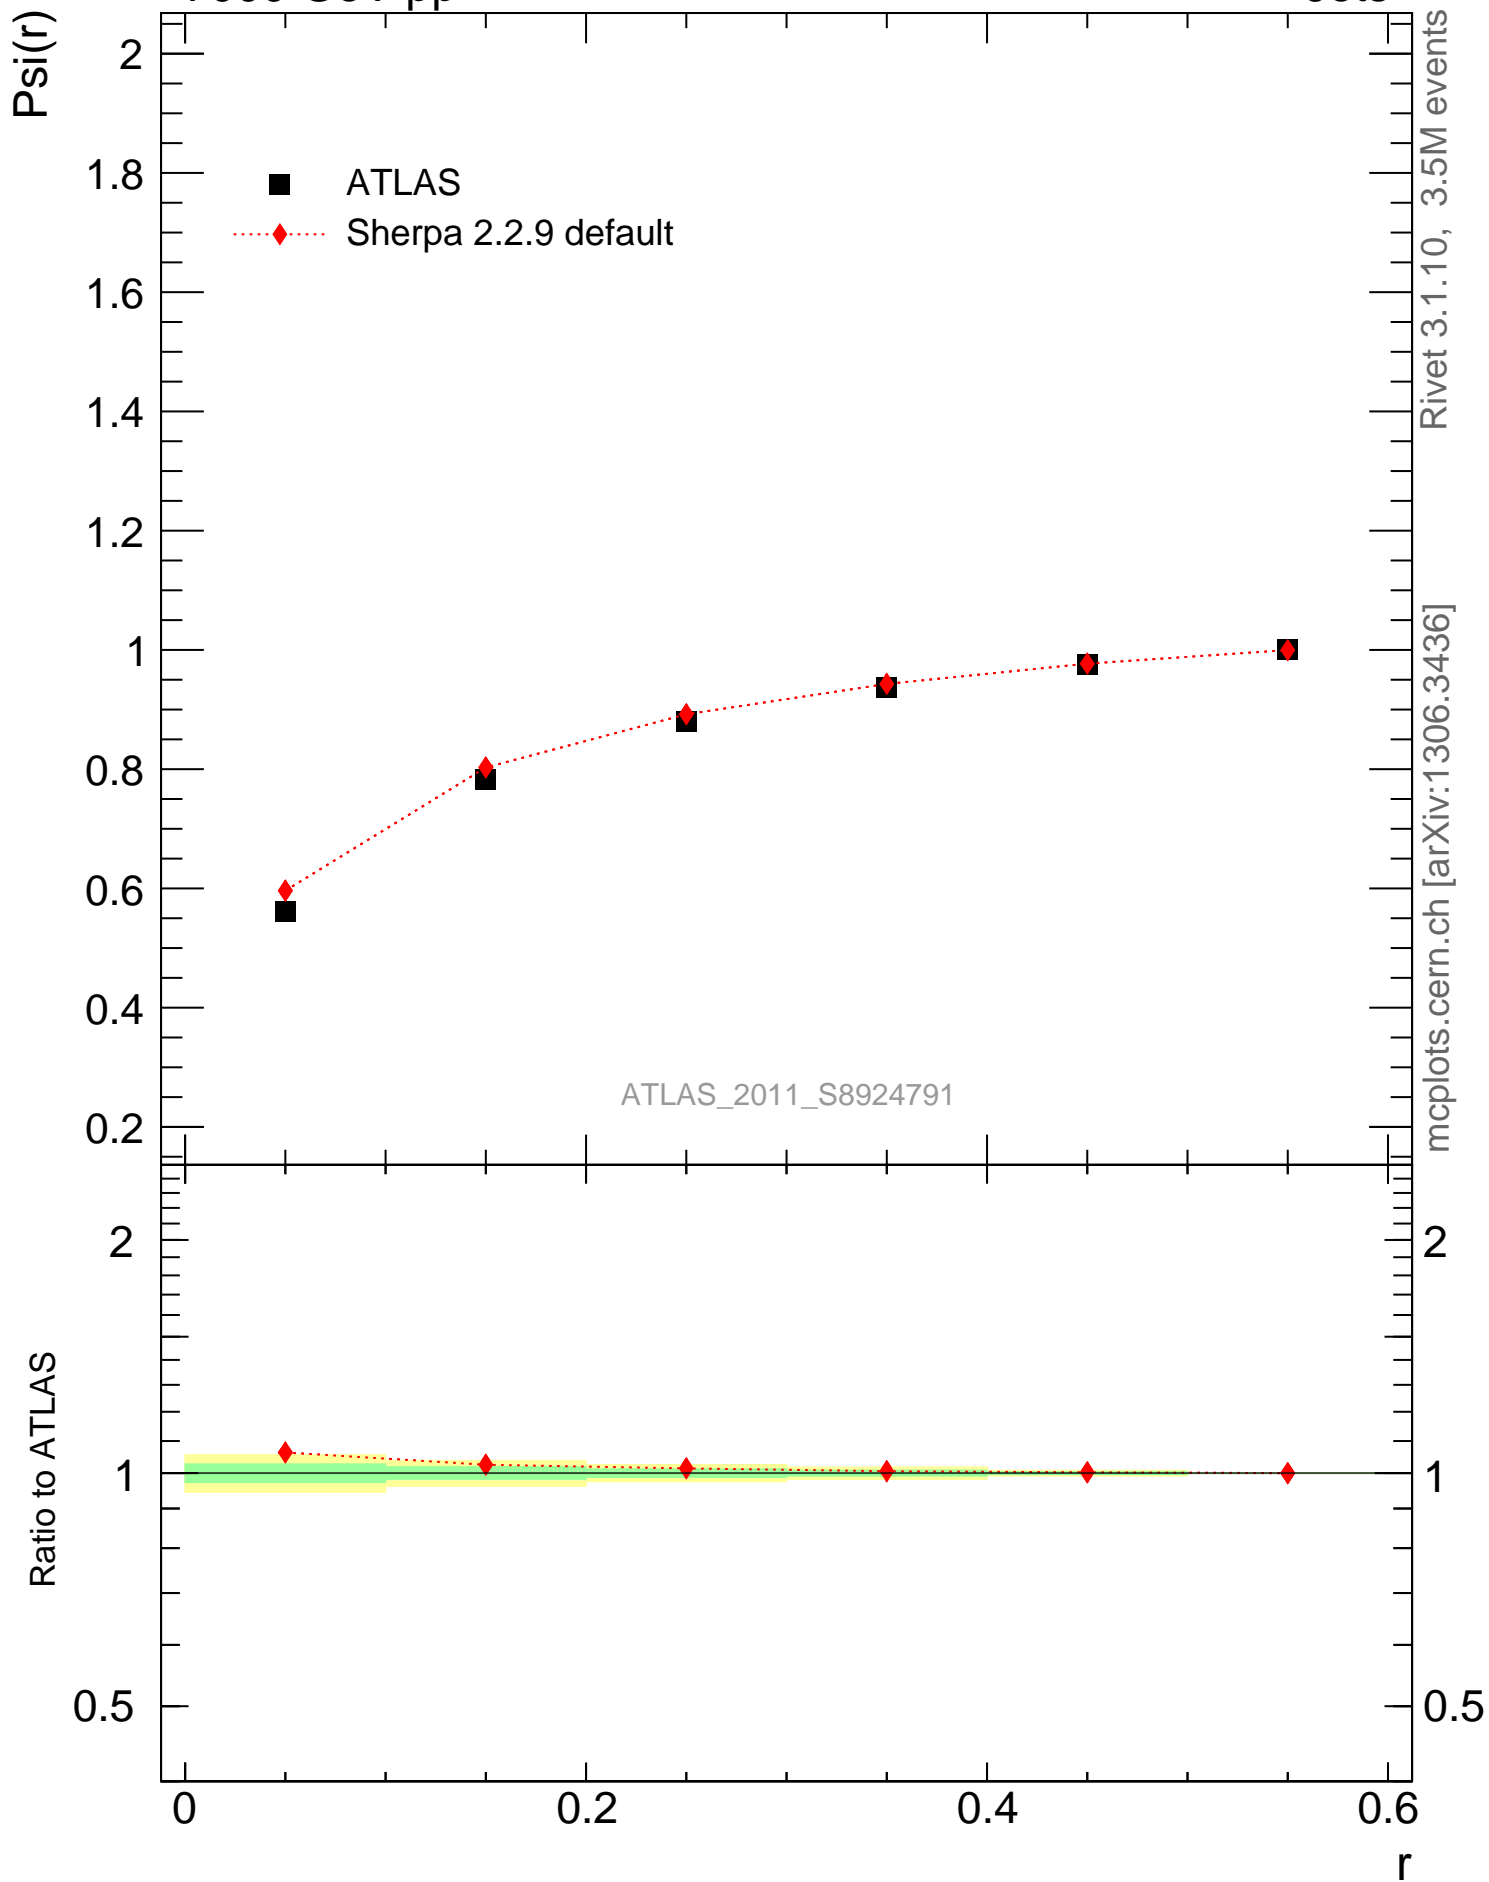

7000 GeV pp

Jets

Rivet 3.1.10, 3.5M events  
mcplots.cern.ch [arXiv:1306.3436]

ATLAS\_2011\_S8924791