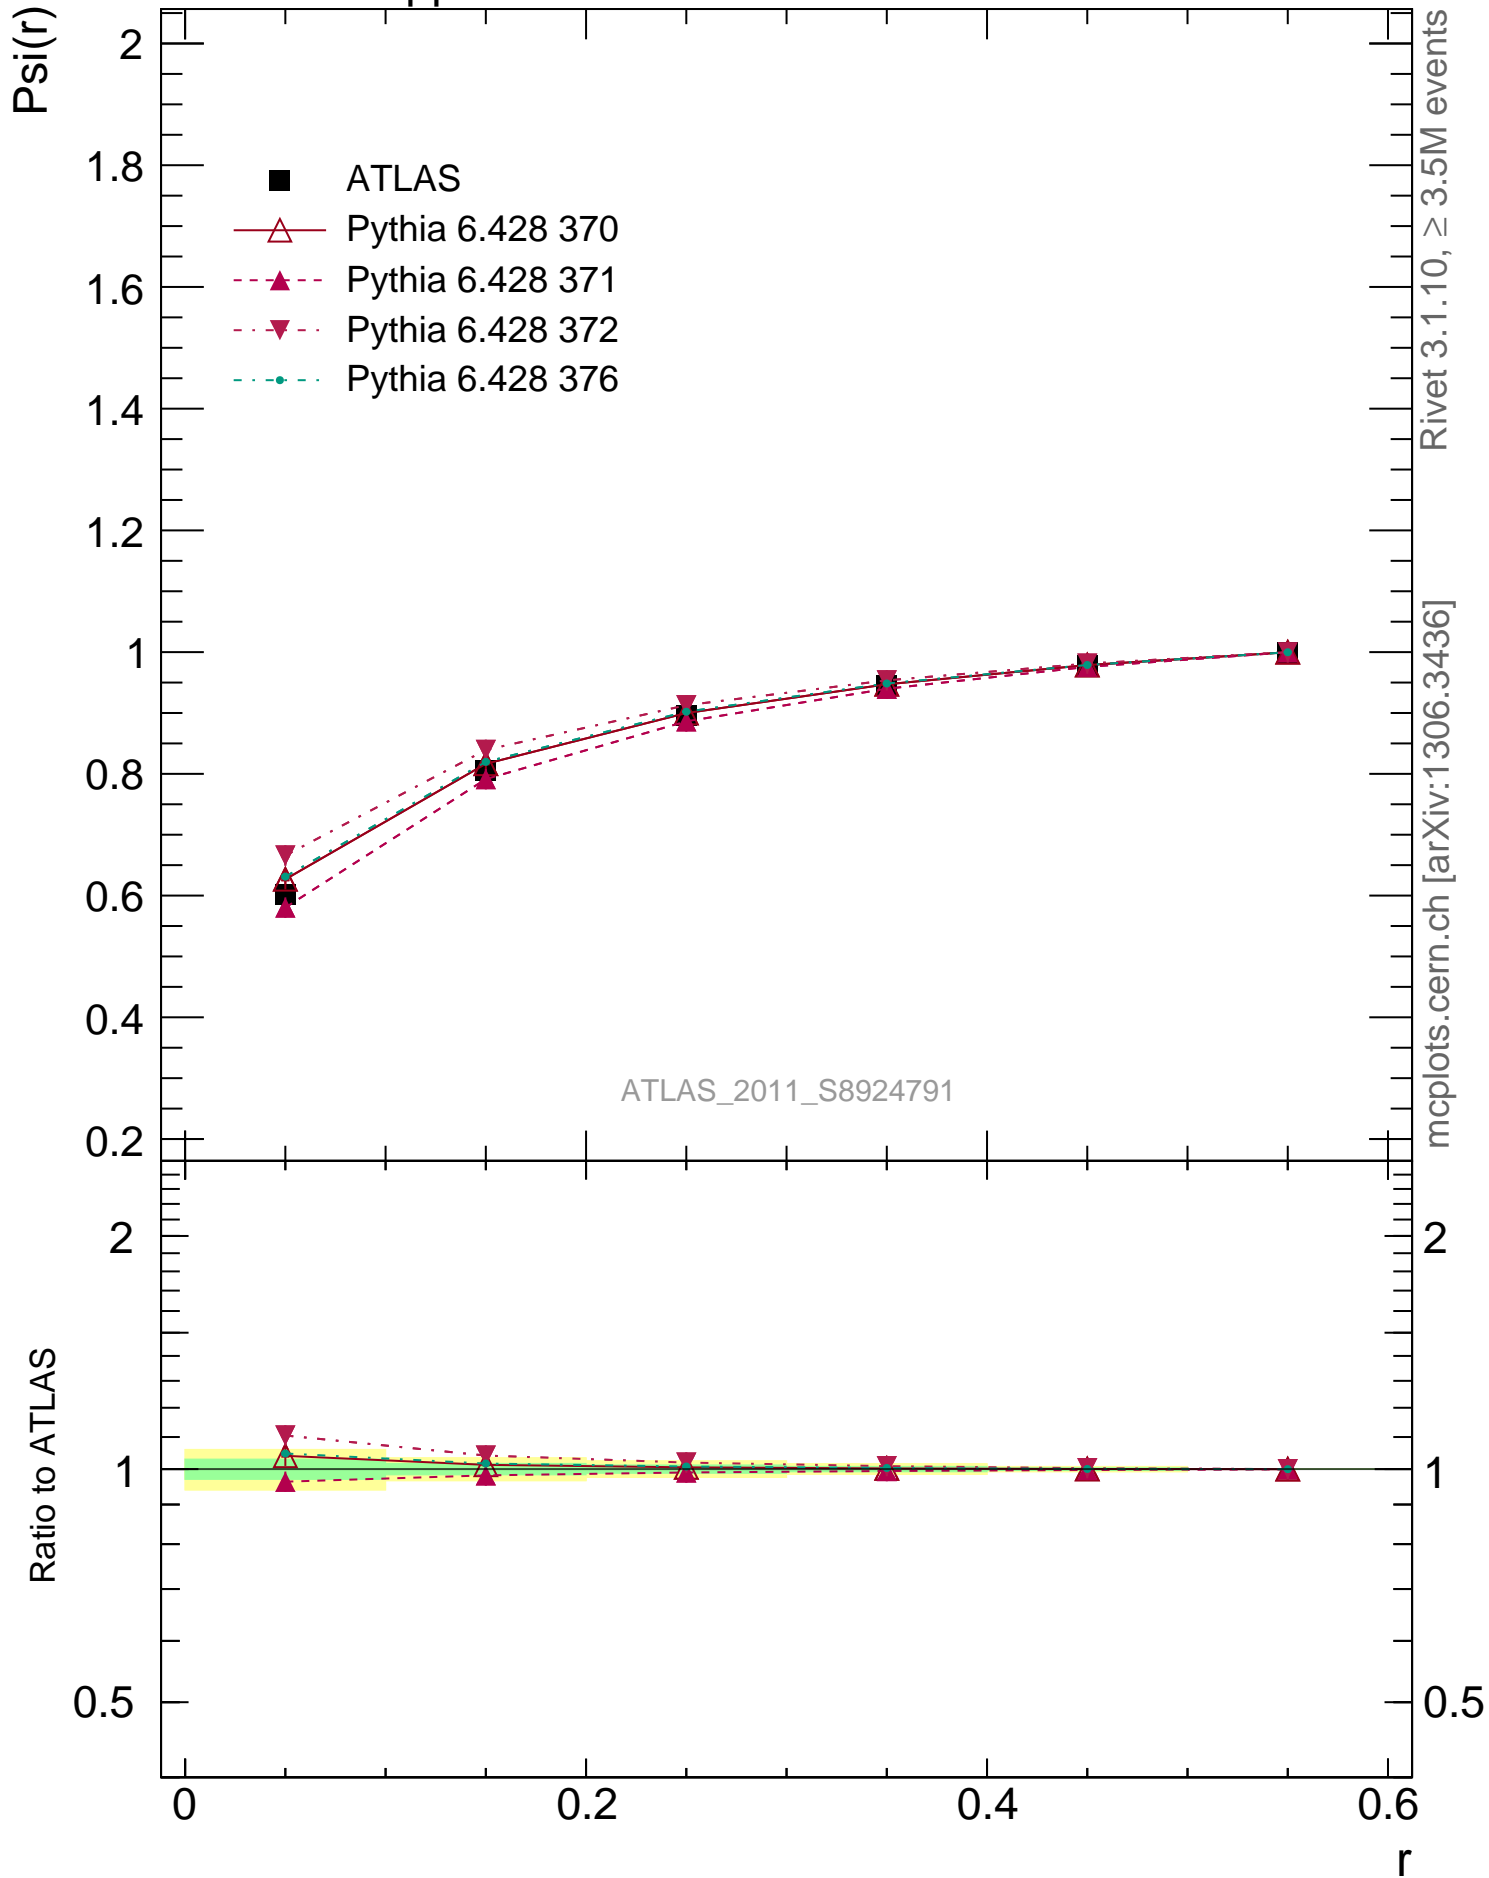

7000 GeV pp

Jets

ATLAS\_2011\_S8924791

Rivet 3.1.10,  $\geq 3.5M$  events  
mcplots.cern.ch [arXiv:1306.3436]