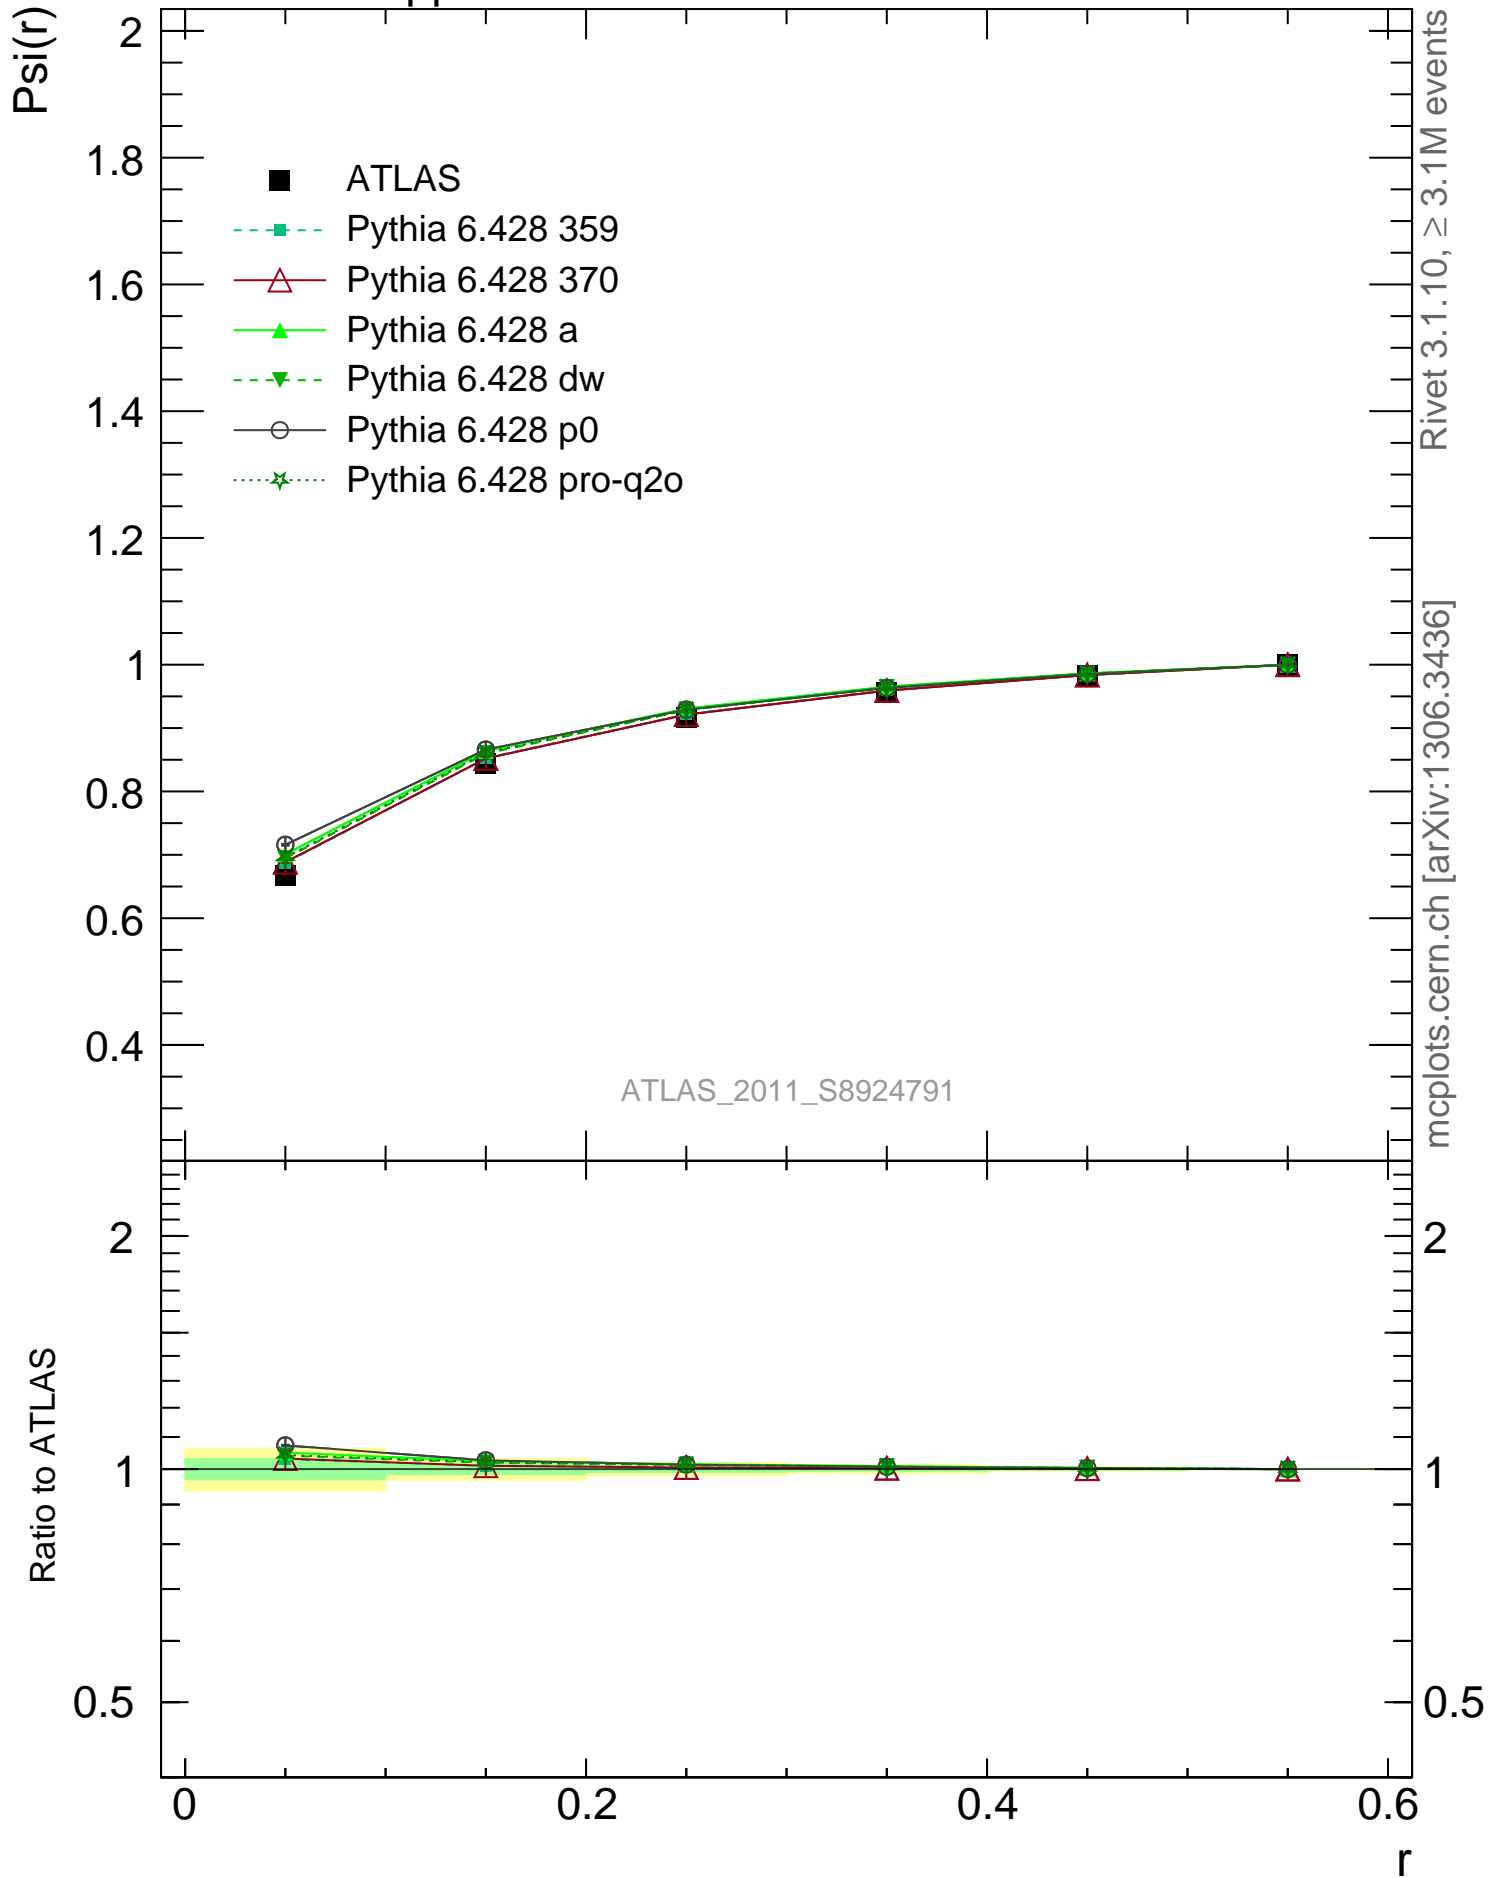

7000 GeV pp

Jets

Rivet 3.1.10,  $\geq 3.1M$  events

mcplots.cern.ch [arXiv:1306.3436]

ATLAS\_2011\_S8924791