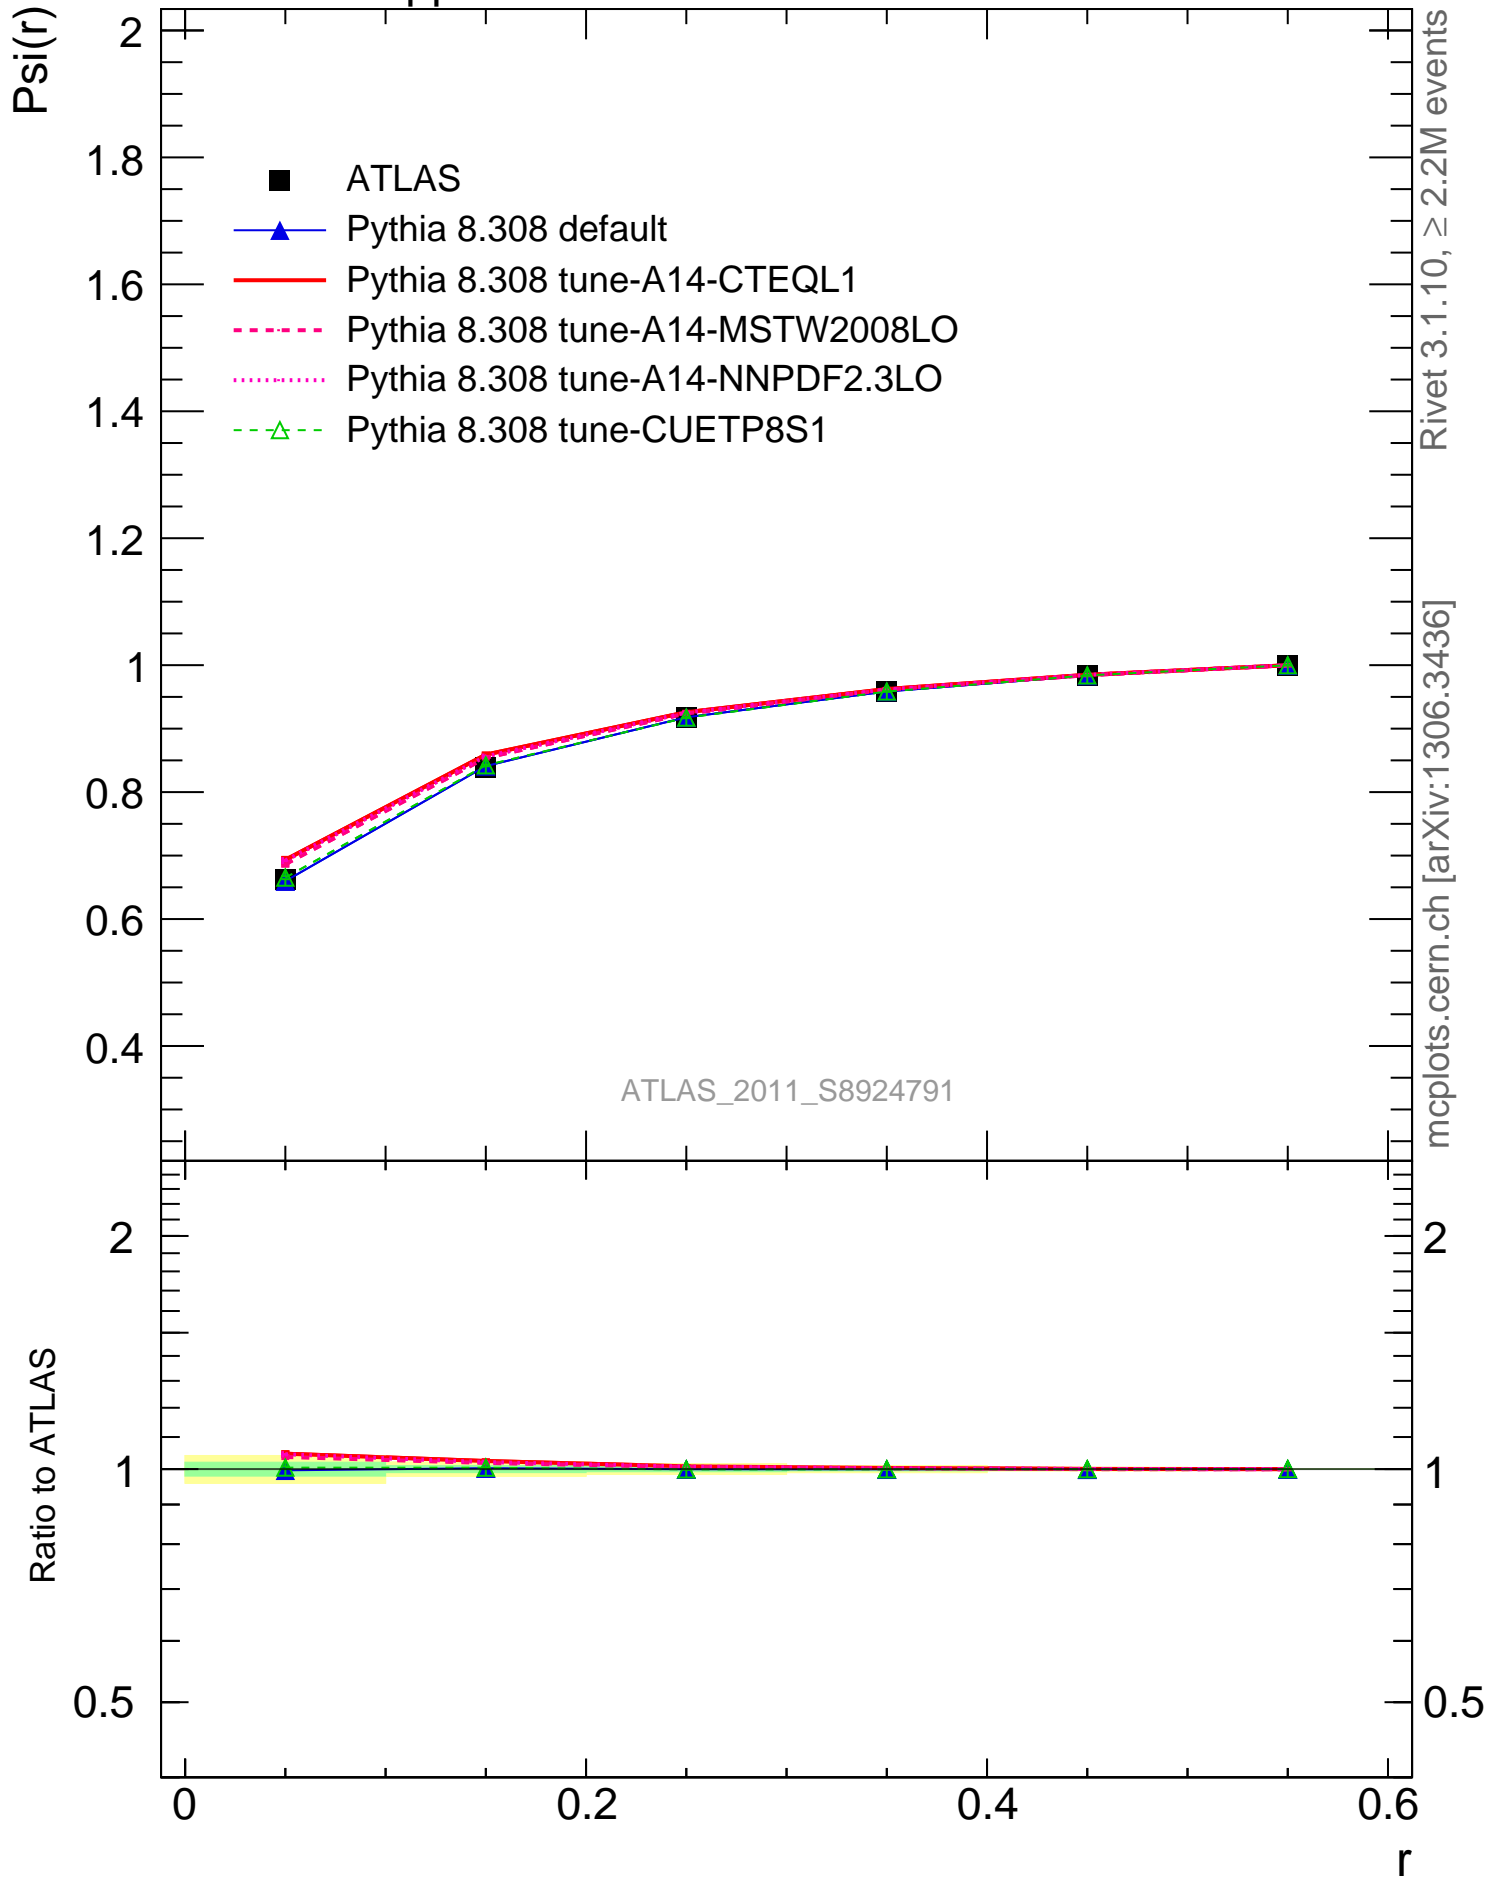

7000 GeV pp

Jets

Rivet 3.1.10, $\geq 2.2M$ events
mcplots.cern.ch [arXiv:1306.3436]