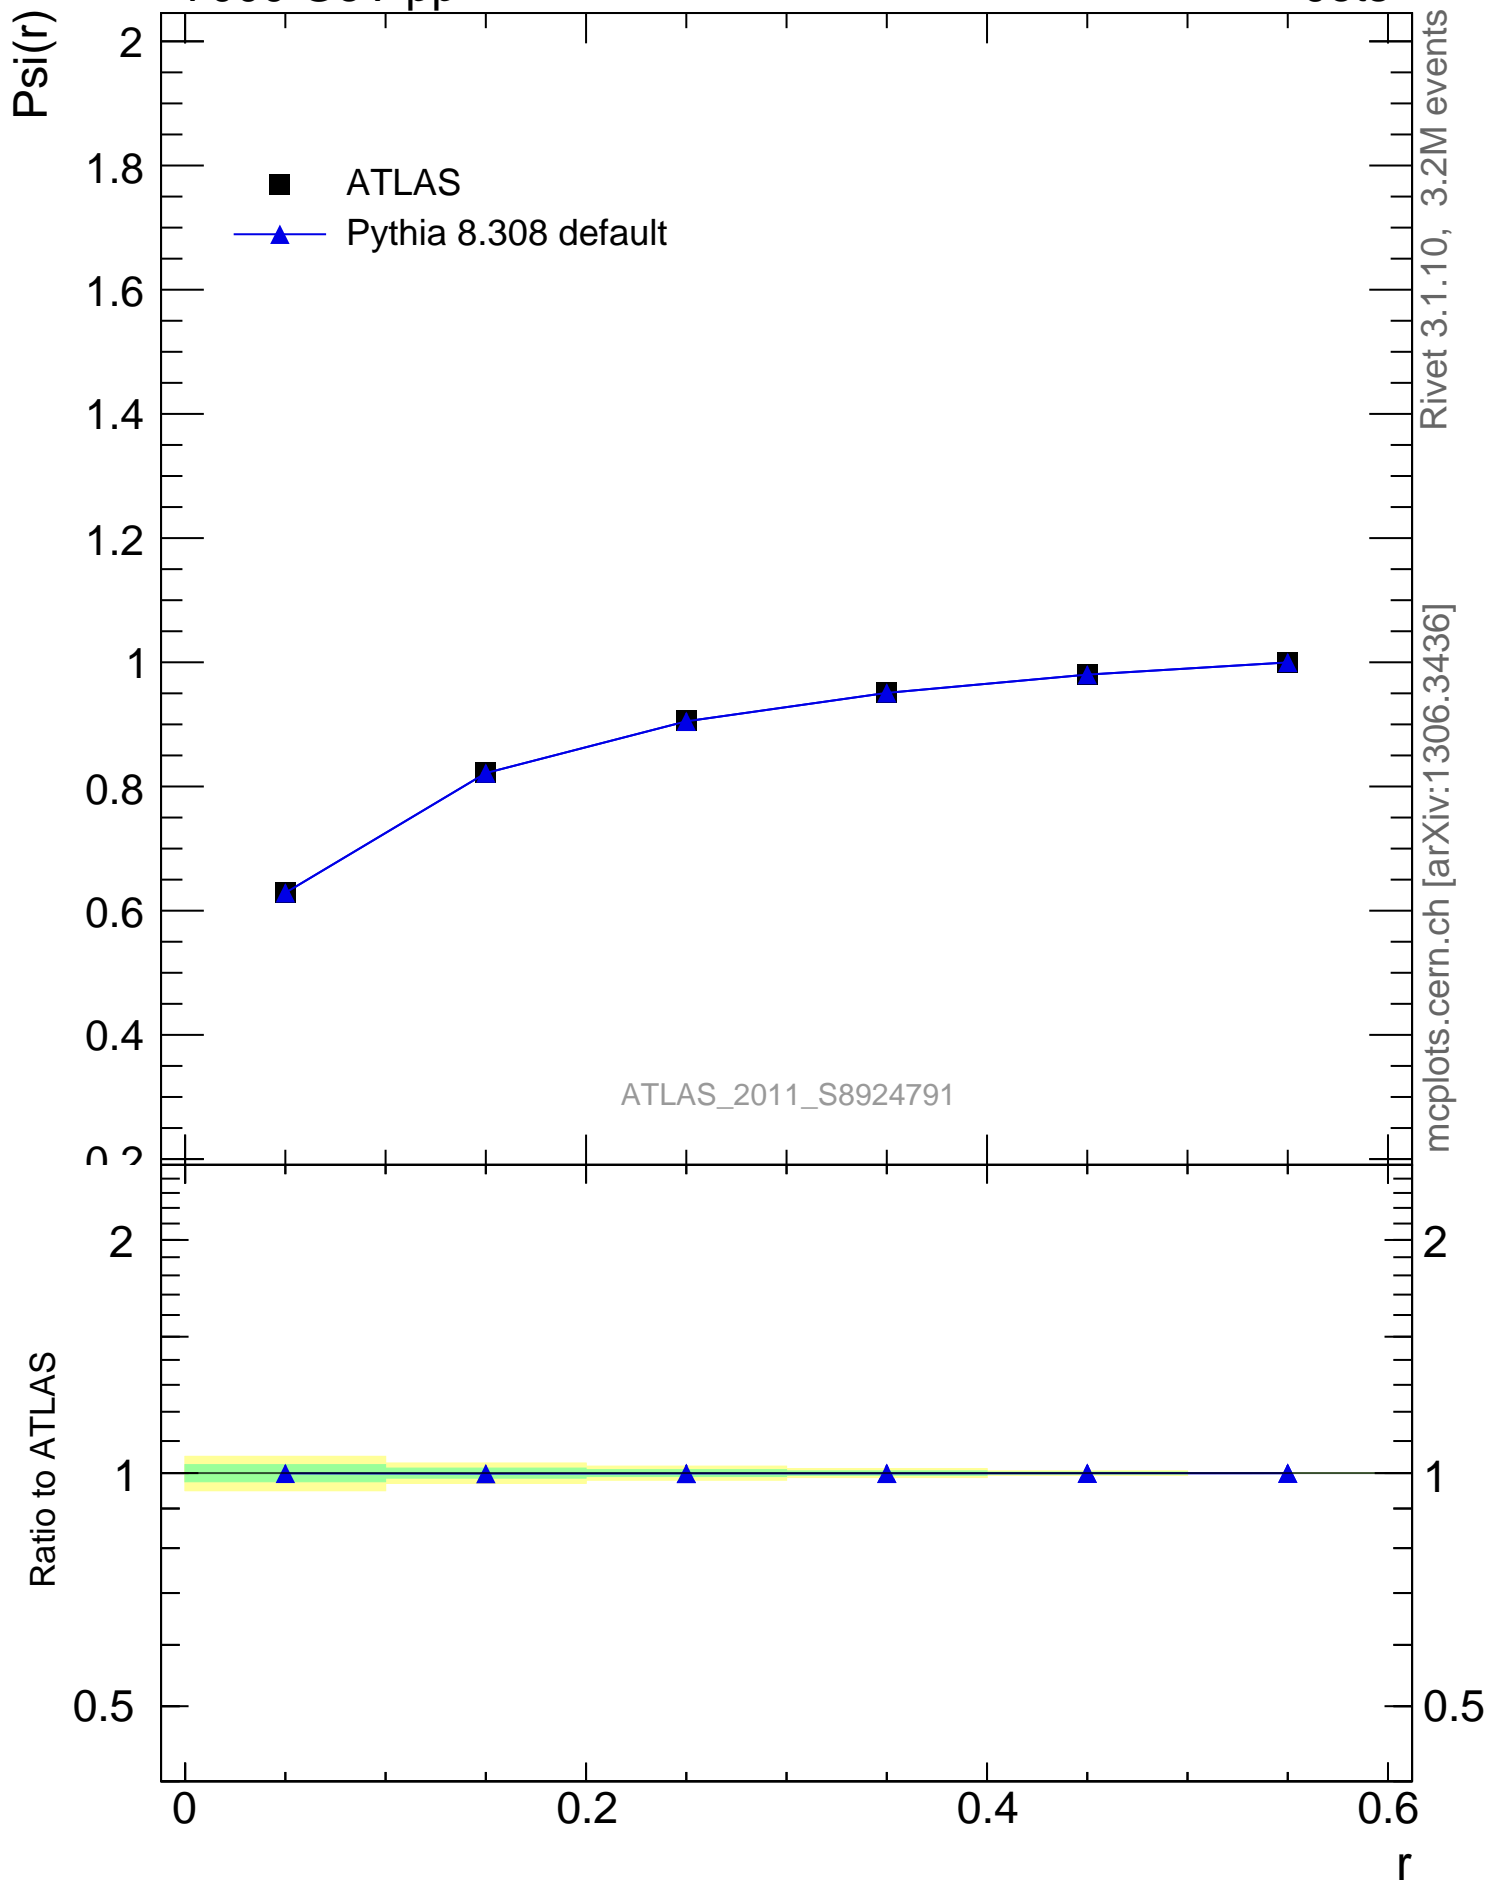

7000 GeV pp

Jets

Rivet 3.1.10, 3.2M events
mcplots.cern.ch [arXiv:1306.3436]