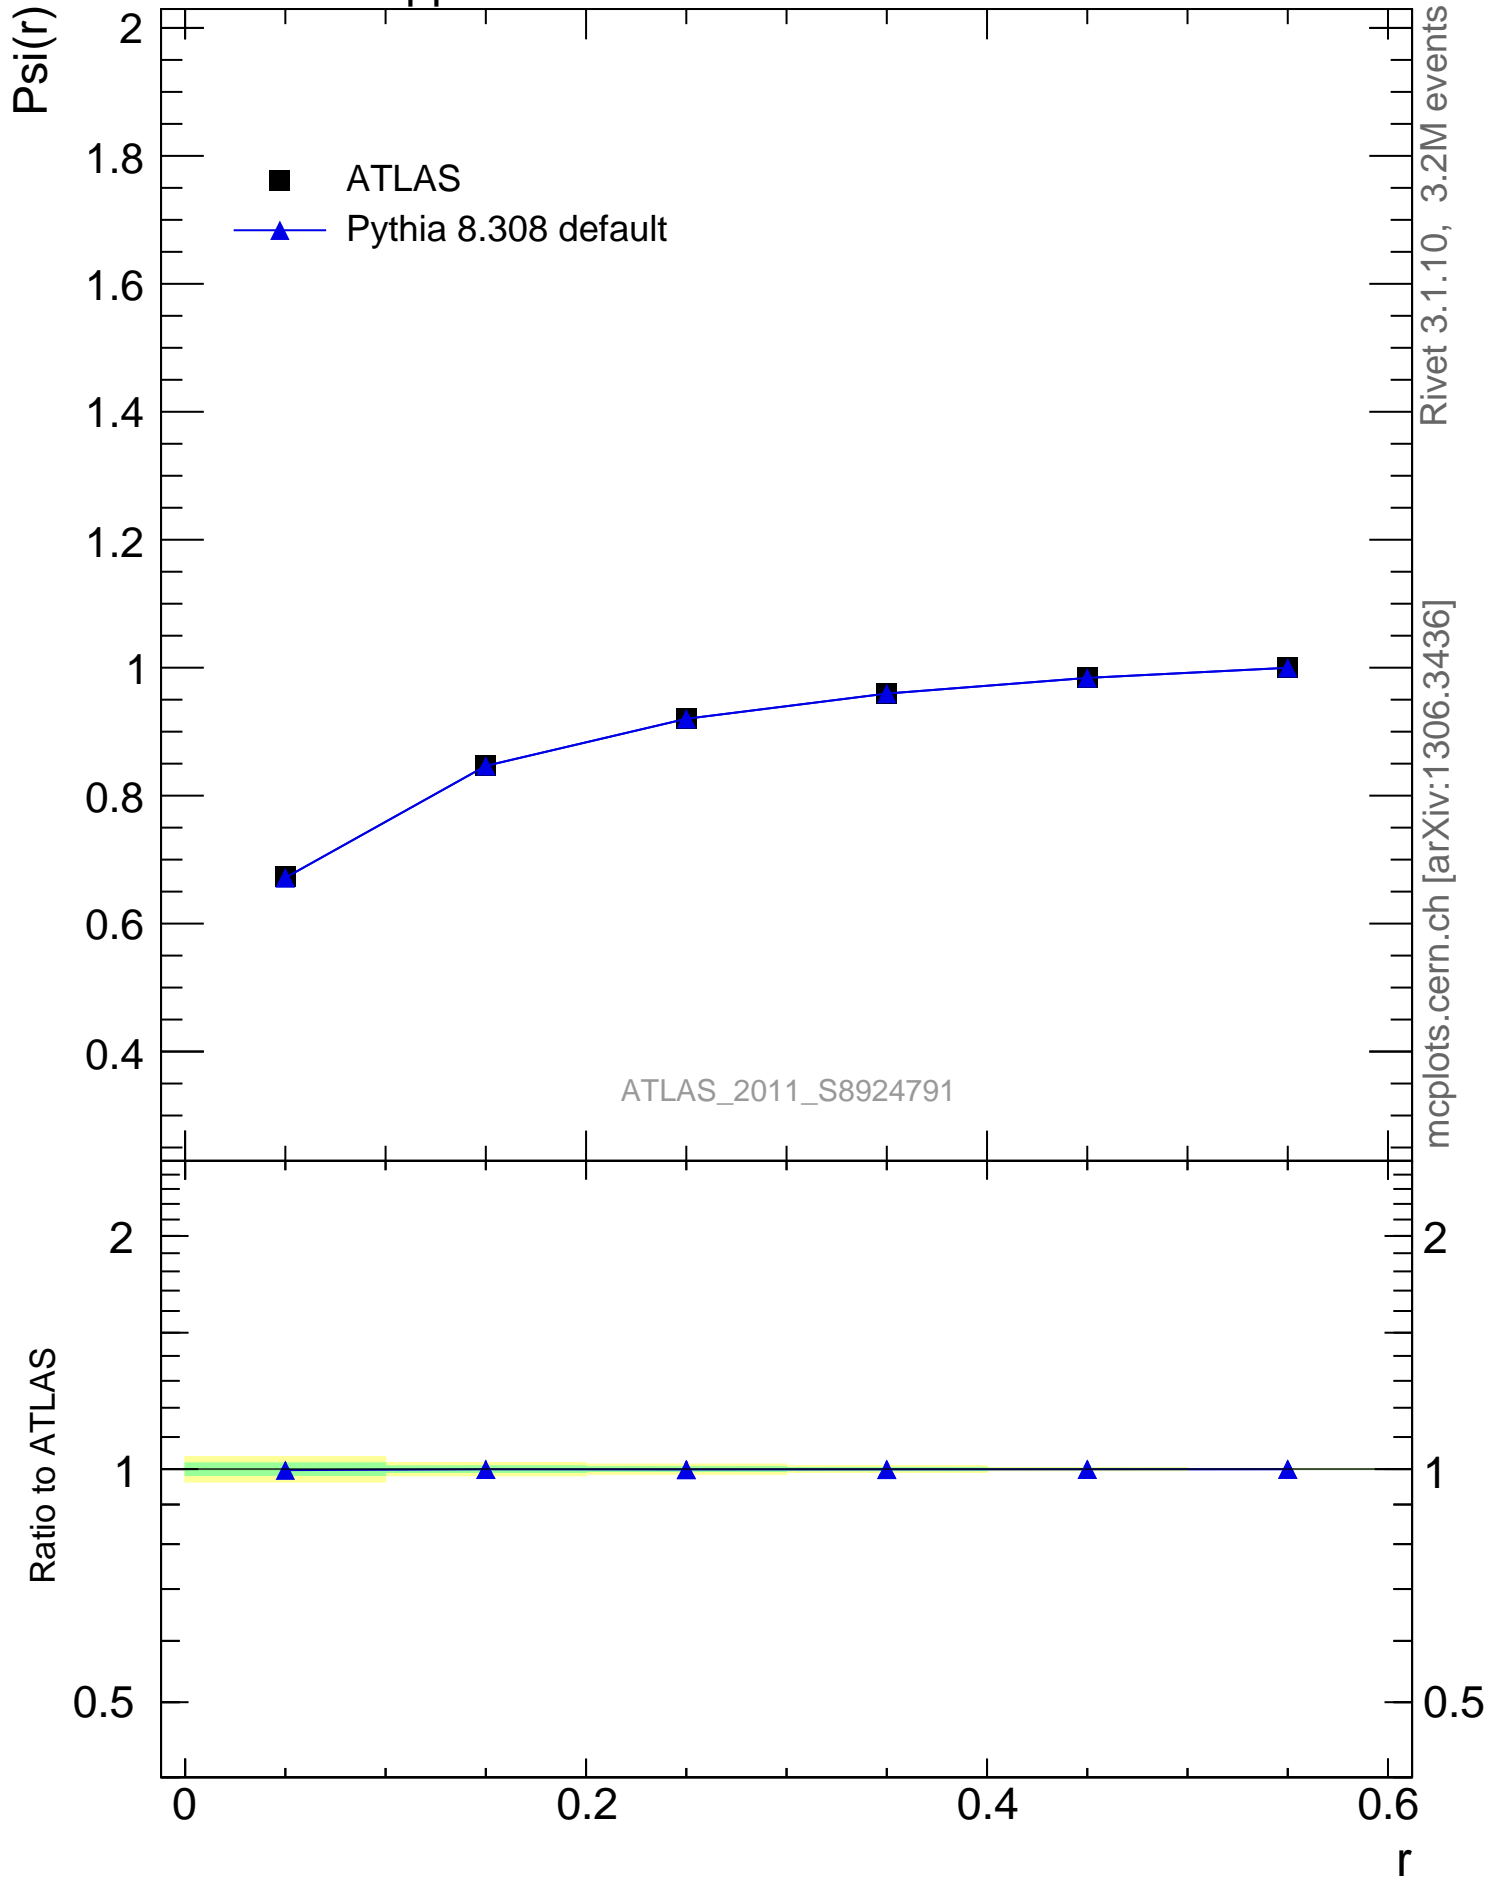

7000 GeV pp

Jets

Rivet 3.1.10, 3.2M events  
mcplots.cern.ch [arXiv:1306.3436]