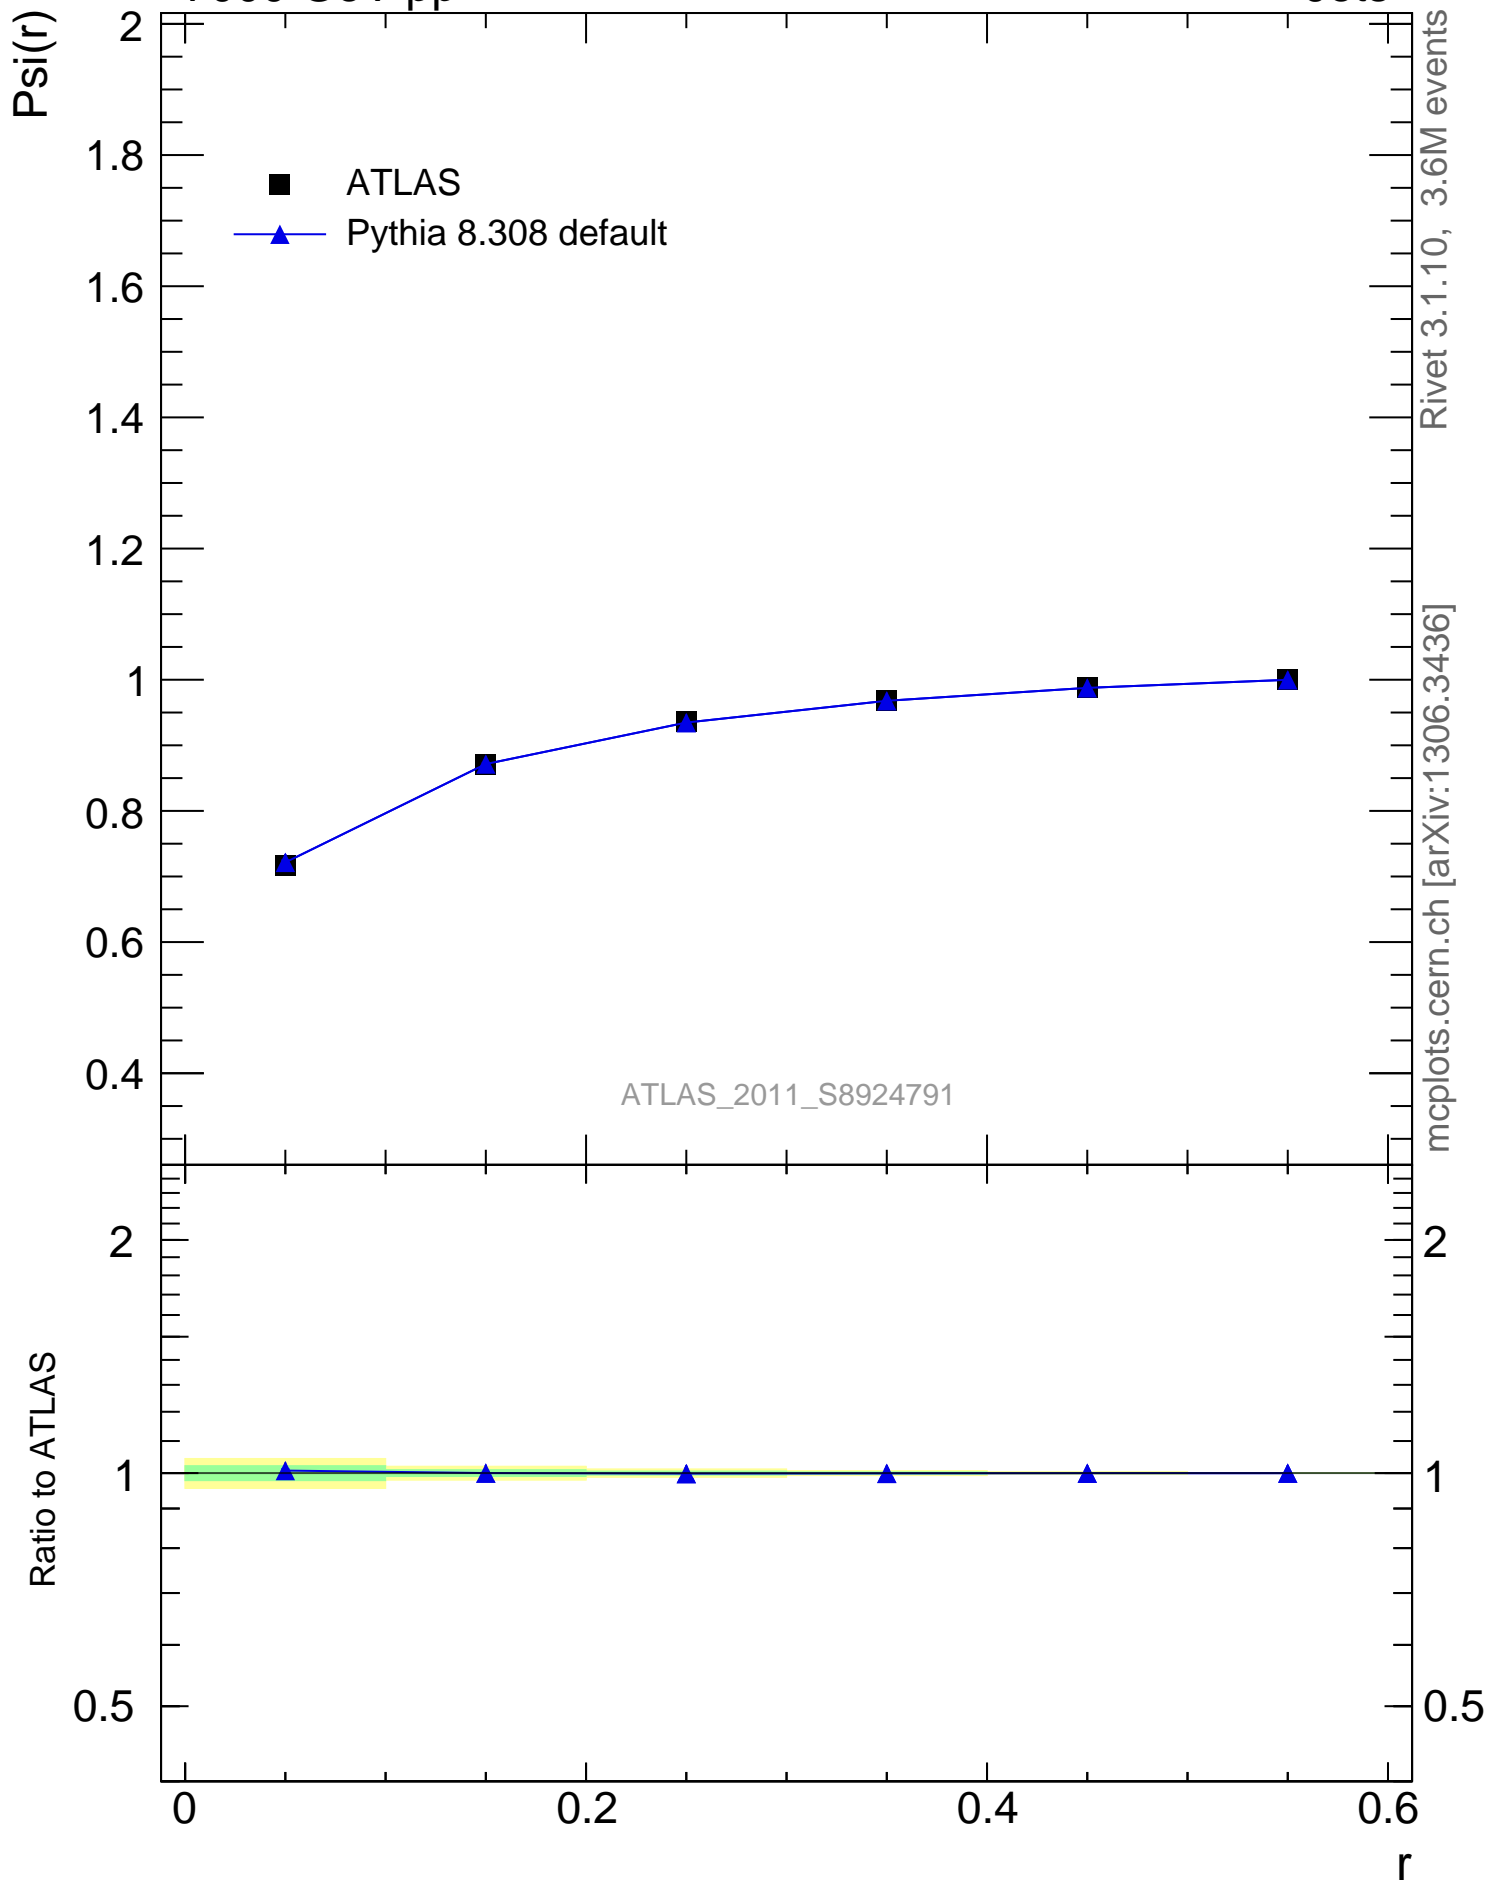

7000 GeV pp

Jets

Rivet 3.1.10, 3.6M events
mcplots.cern.ch [arXiv:1306.3436]