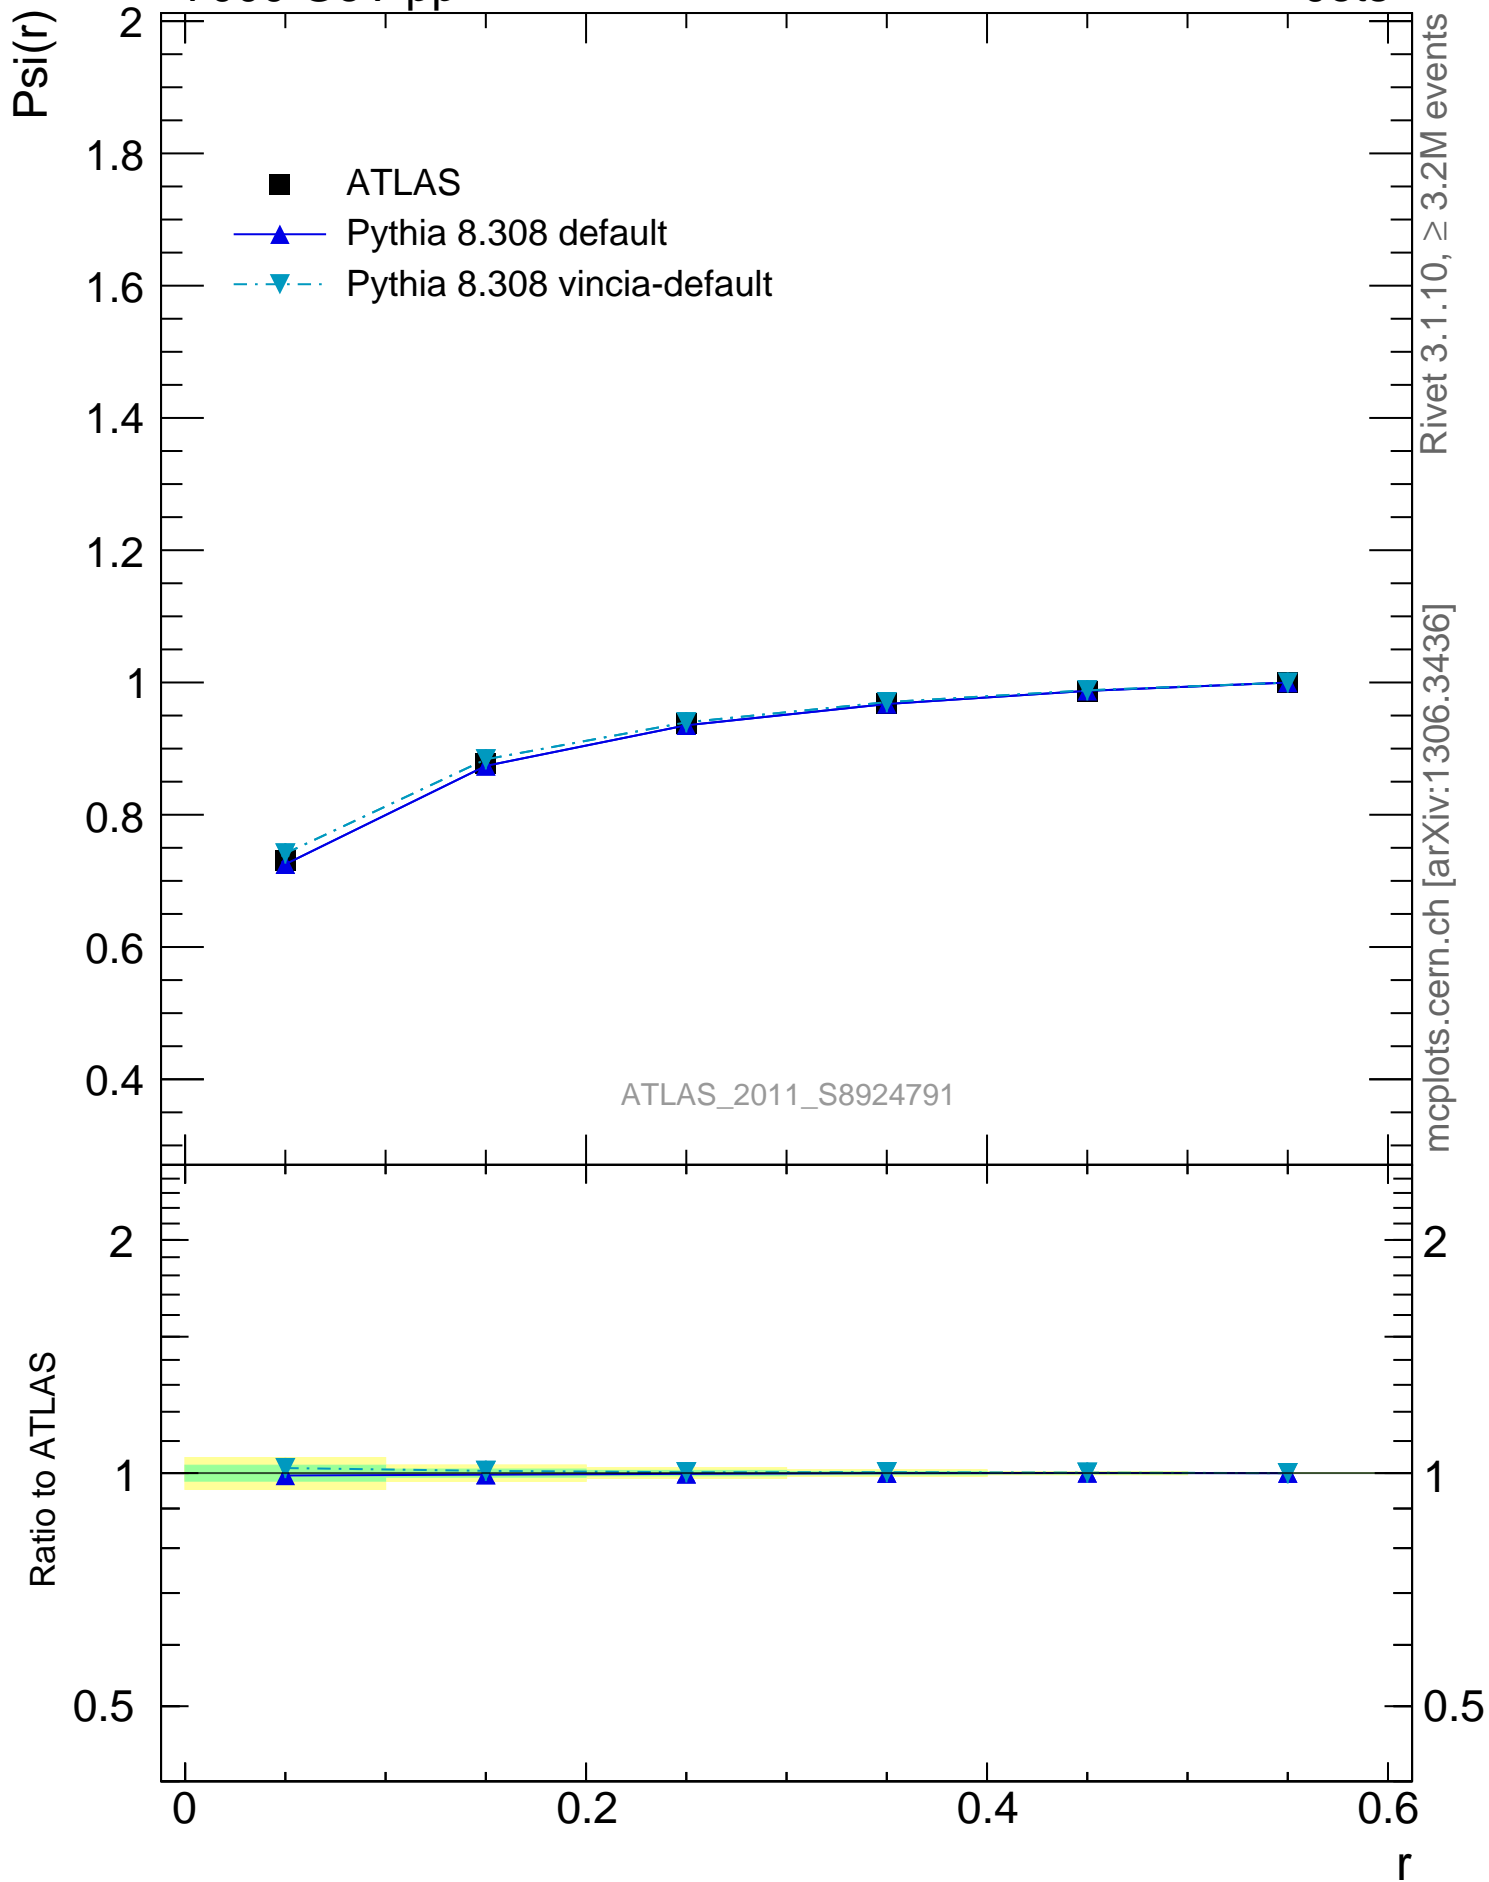

7000 GeV pp

Jets

ATLAS\_2011\_S8924791

Rivet 3.1.10,  $\geq 3.2M$  events  
mcplots.cern.ch [arXiv:1306.3436]