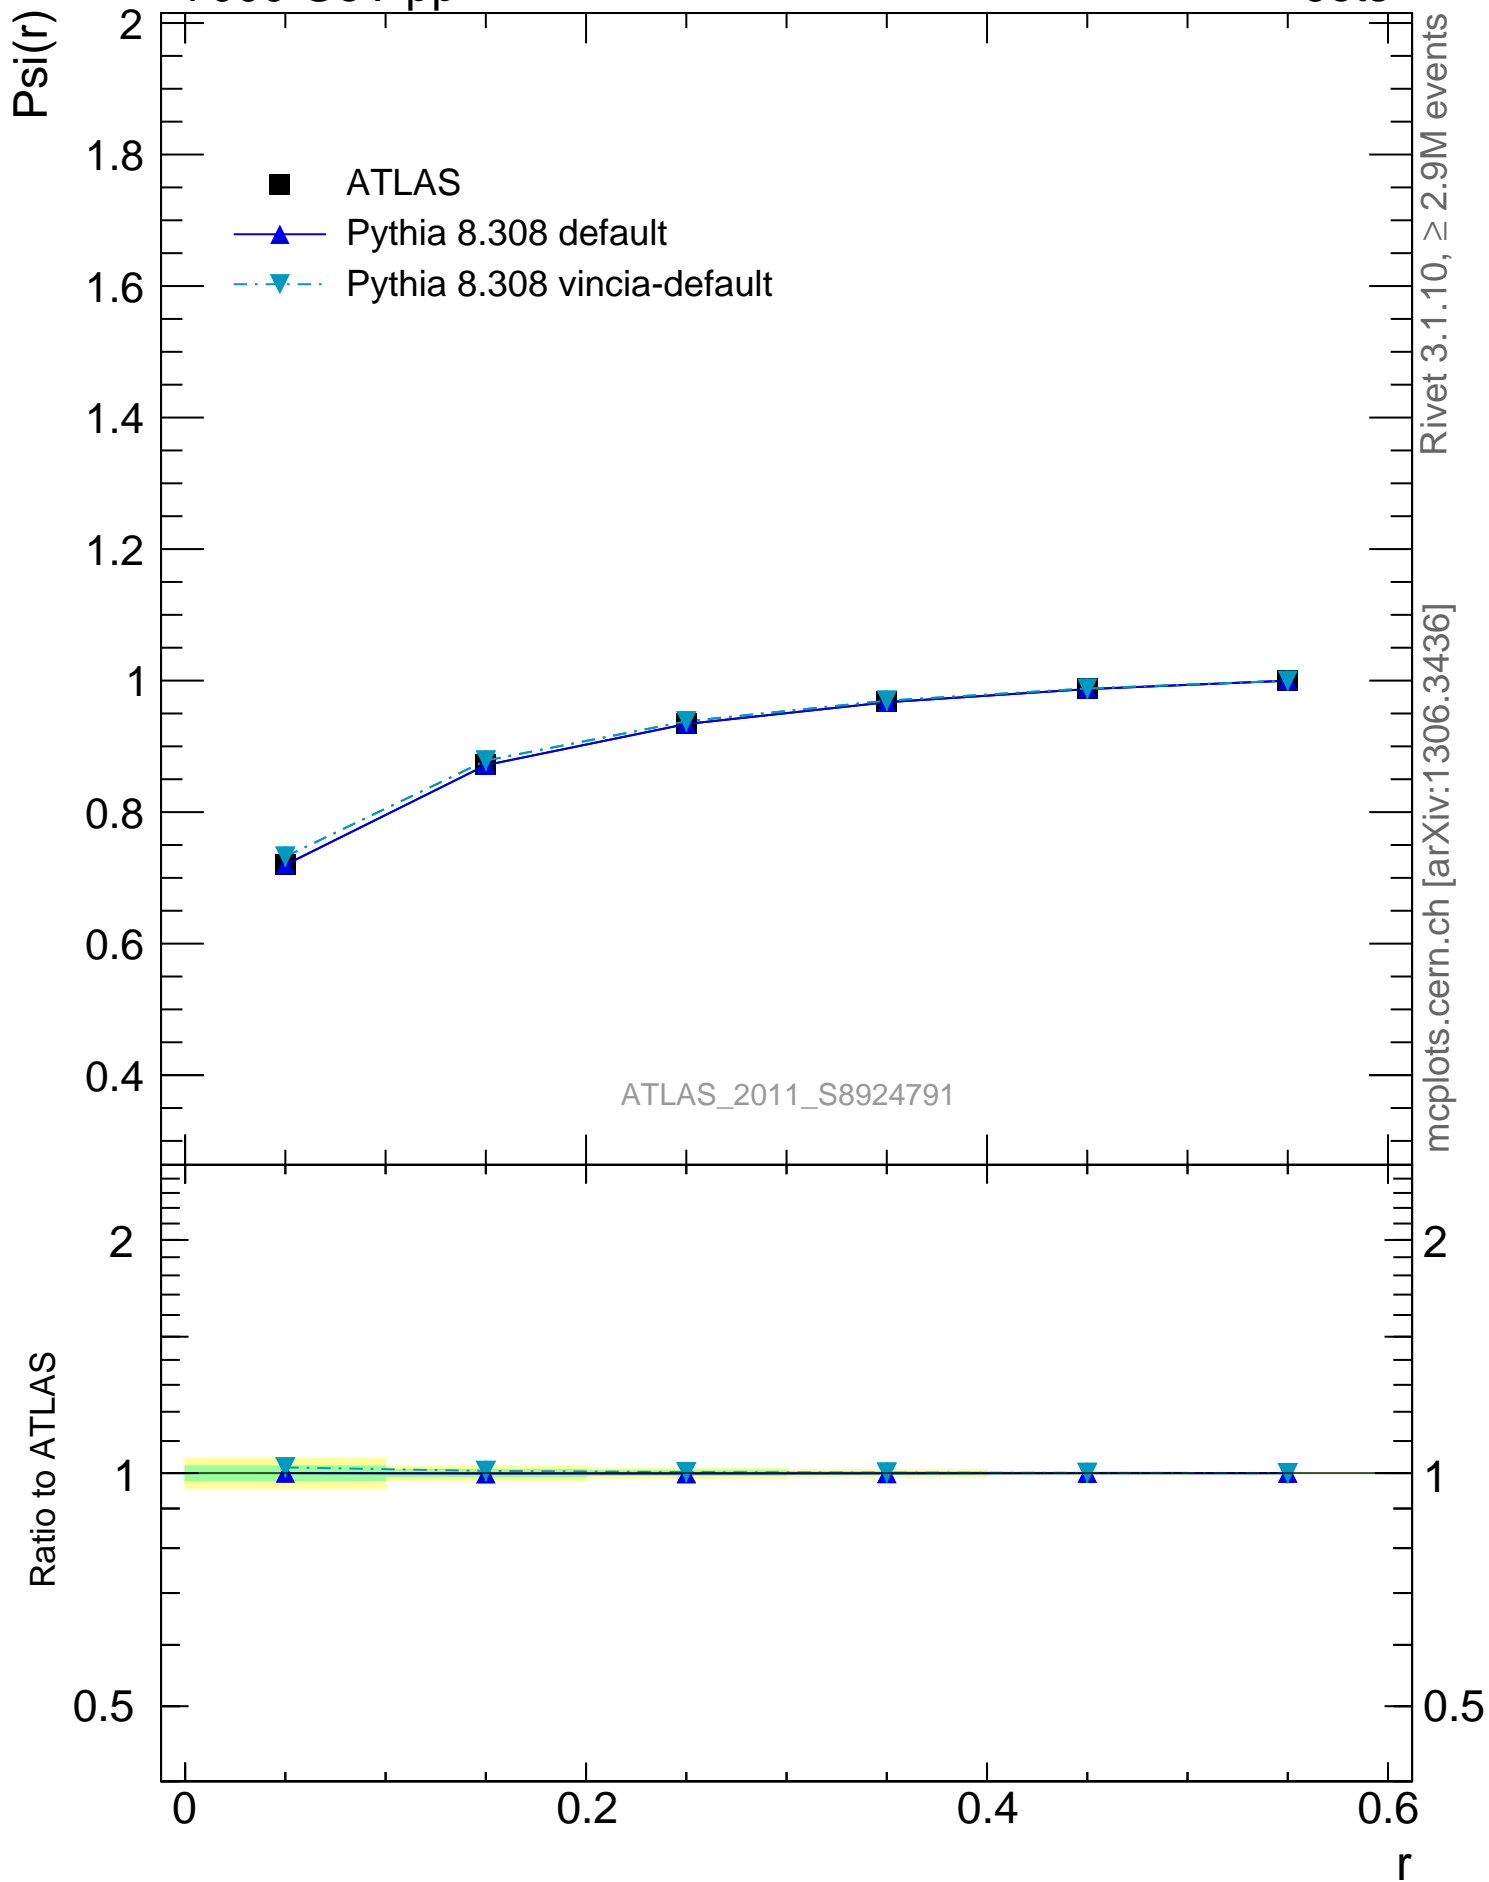

7000 GeV pp

Jets

Rivet 3.1.10,  $\geq 2.9M$  events  
mcplots.cern.ch [arXiv:1306.3436]