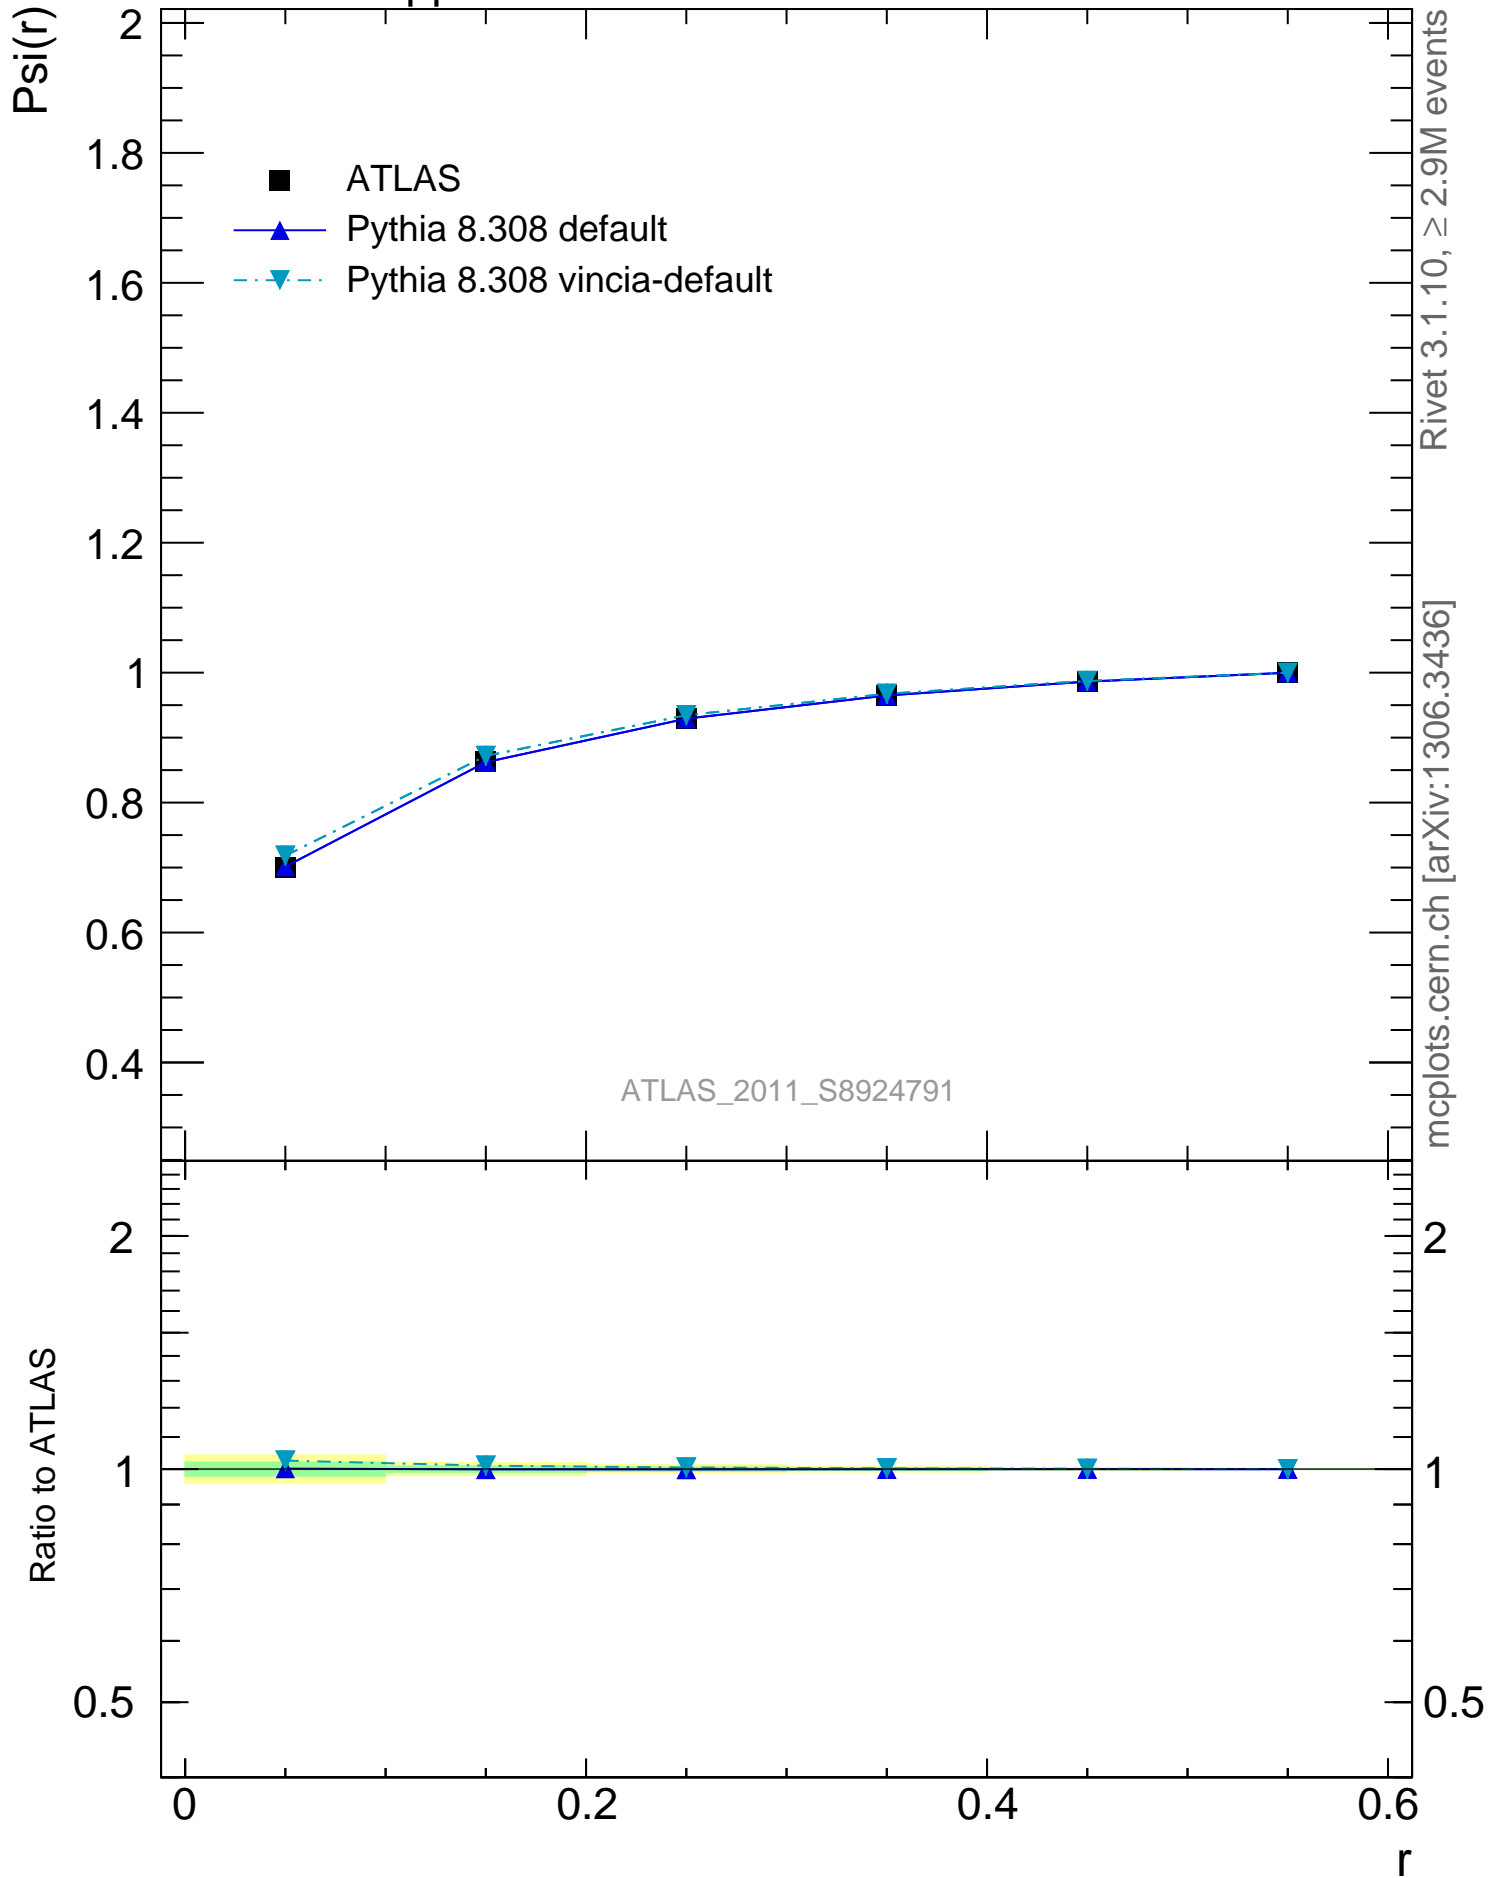

7000 GeV pp

Jets

Rivet 3.1.10, $\geq 2.9M$ events
mcplots.cern.ch [arXiv:1306.3436]