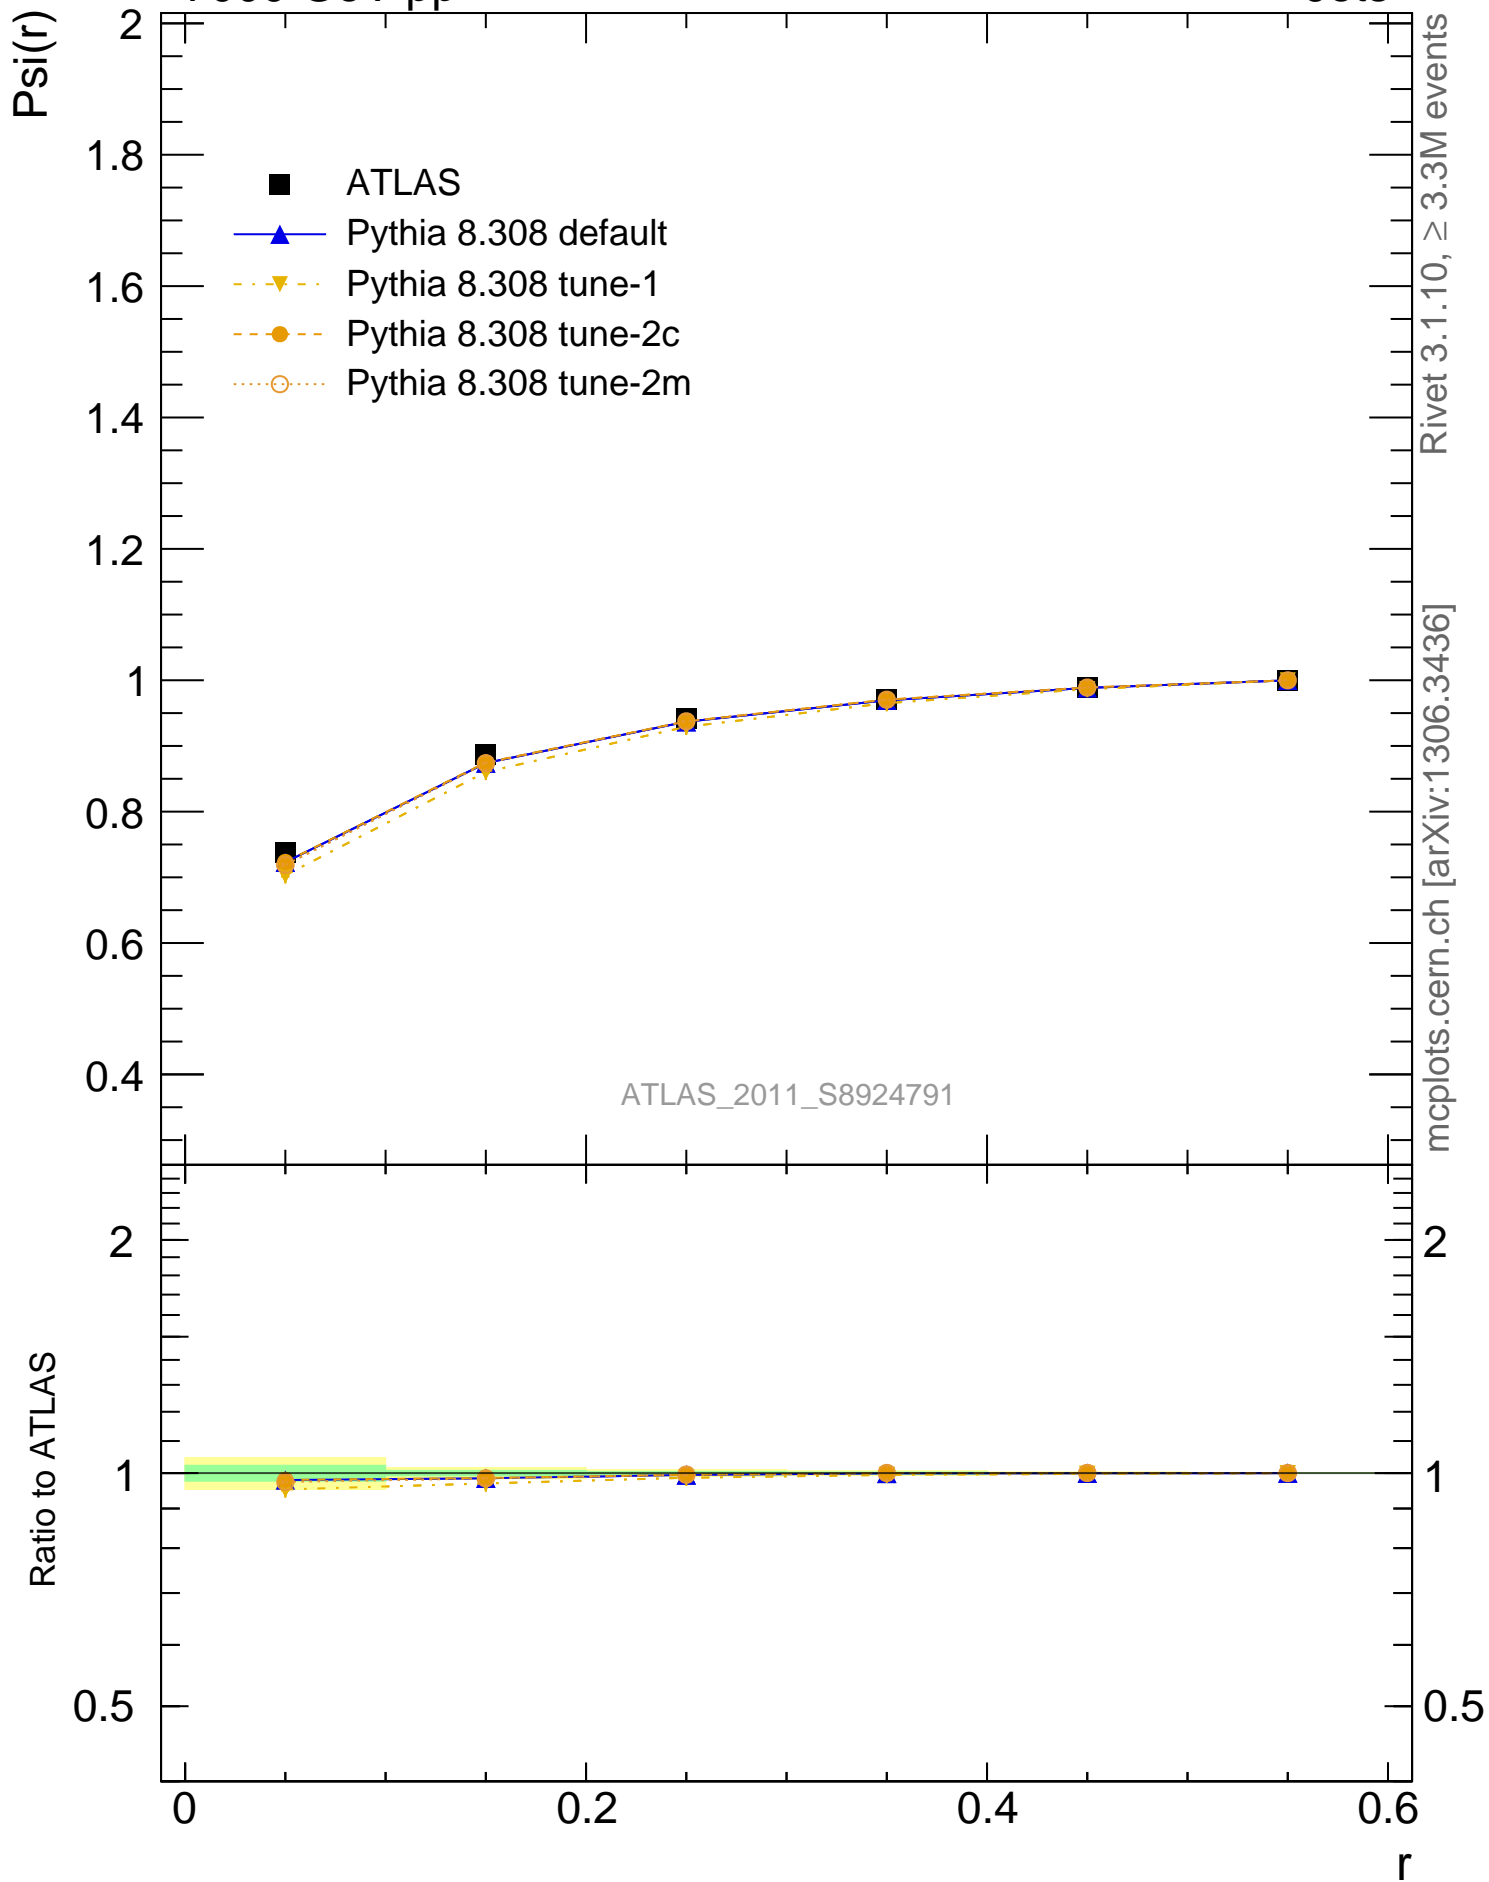

7000 GeV pp

Jets

Rivet 3.1.10,  $\geq 3.3M$  events  
mcplots.cern.ch [arXiv:1306.3436]