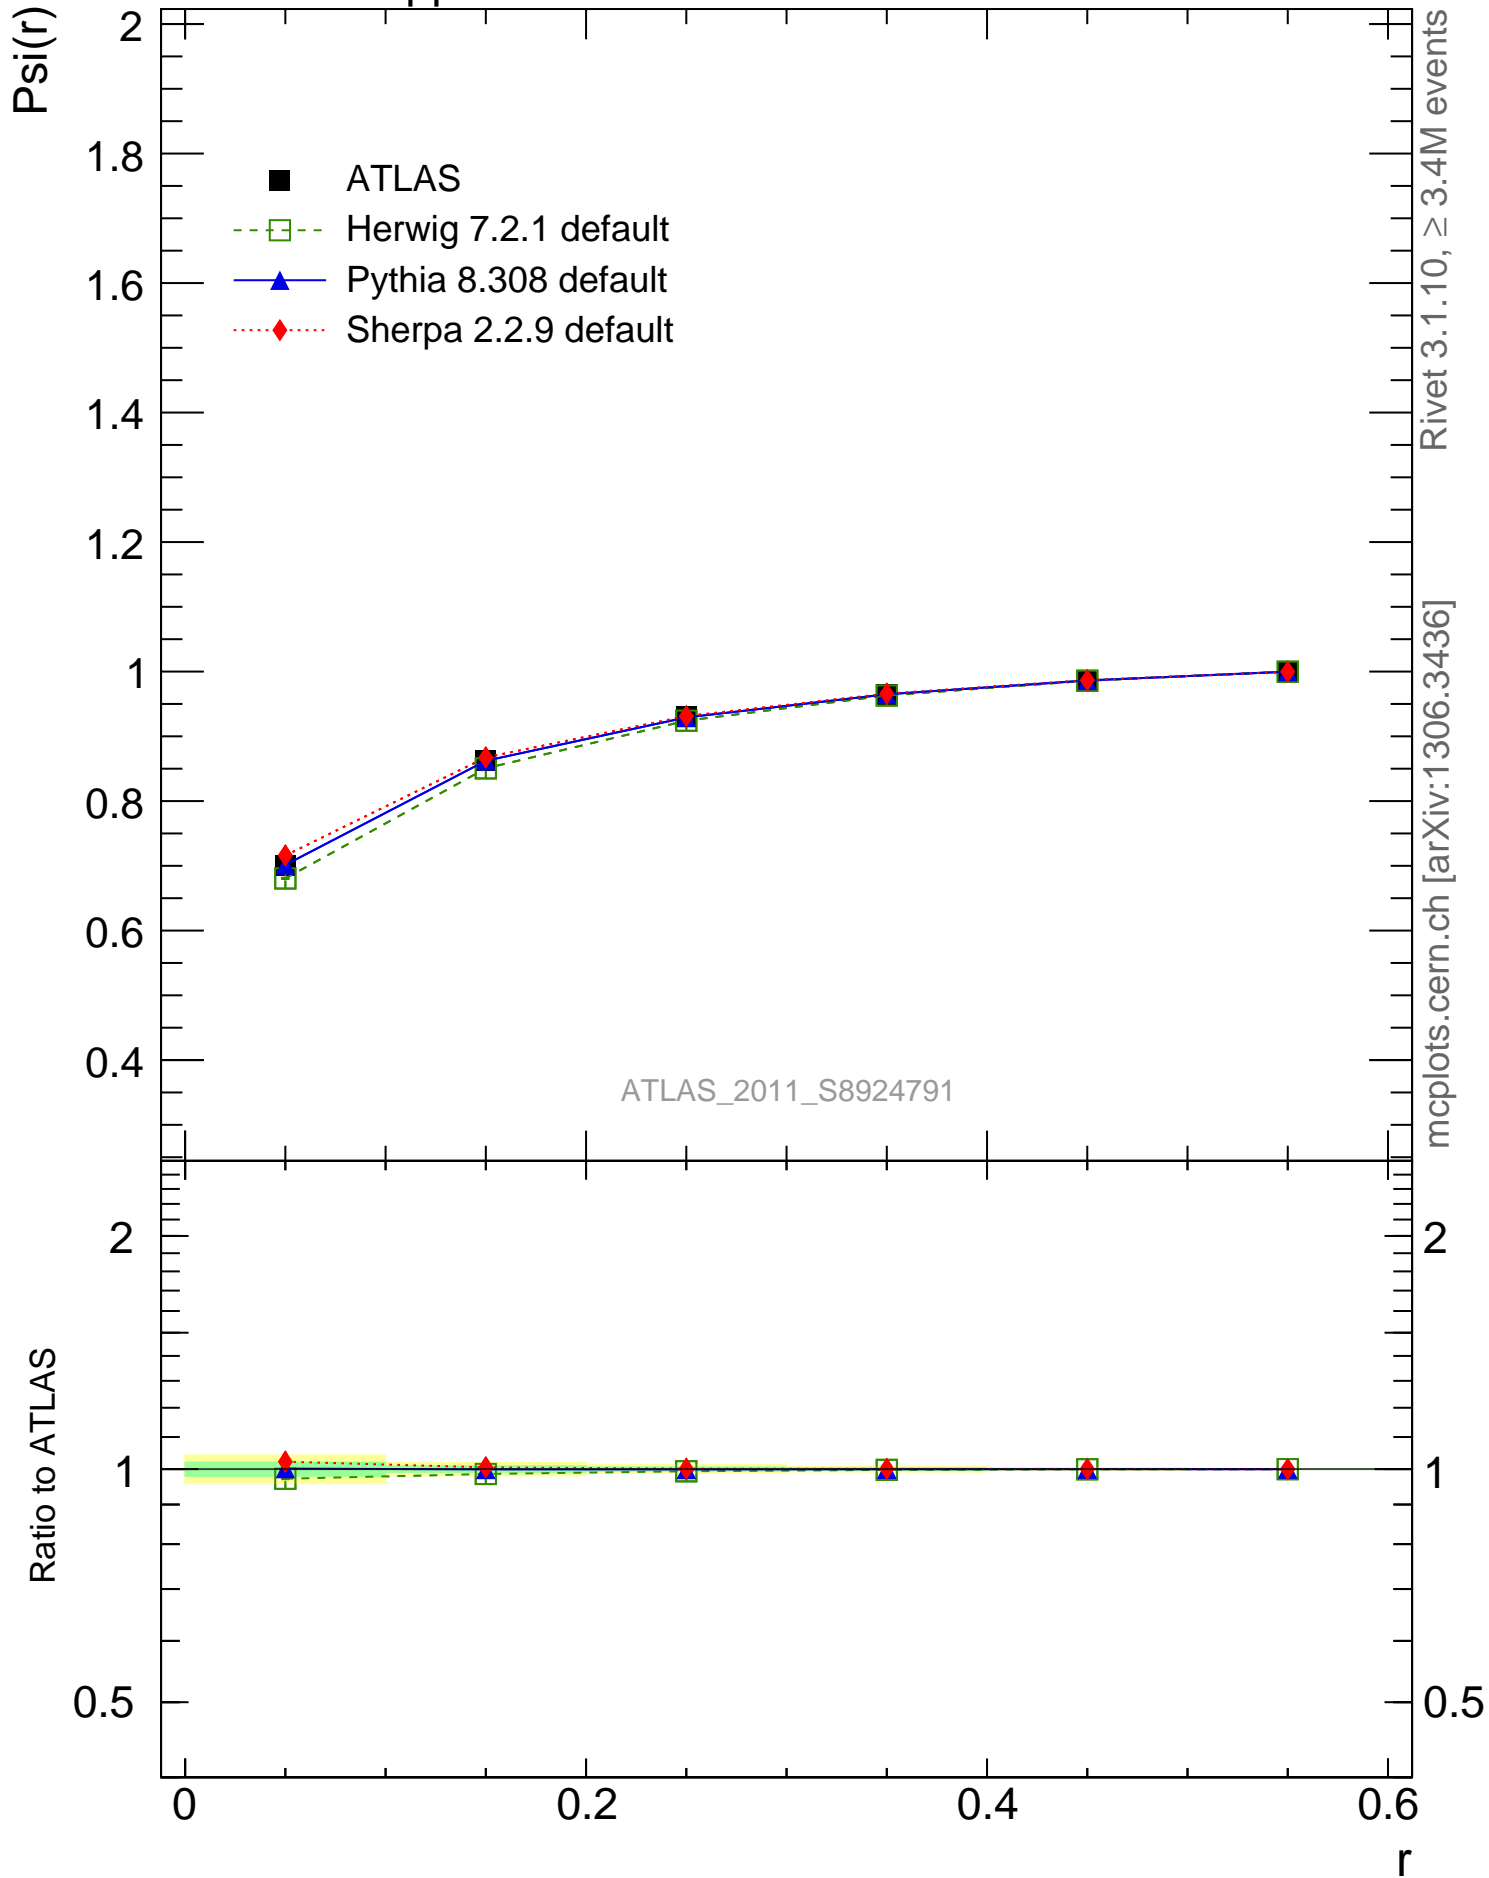

7000 GeV pp

Jets

Rivet 3.1.10,  $\geq 3.4M$  events  
mcplots.cern.ch [arXiv:1306.3436]

ATLAS\_2011\_S8924791