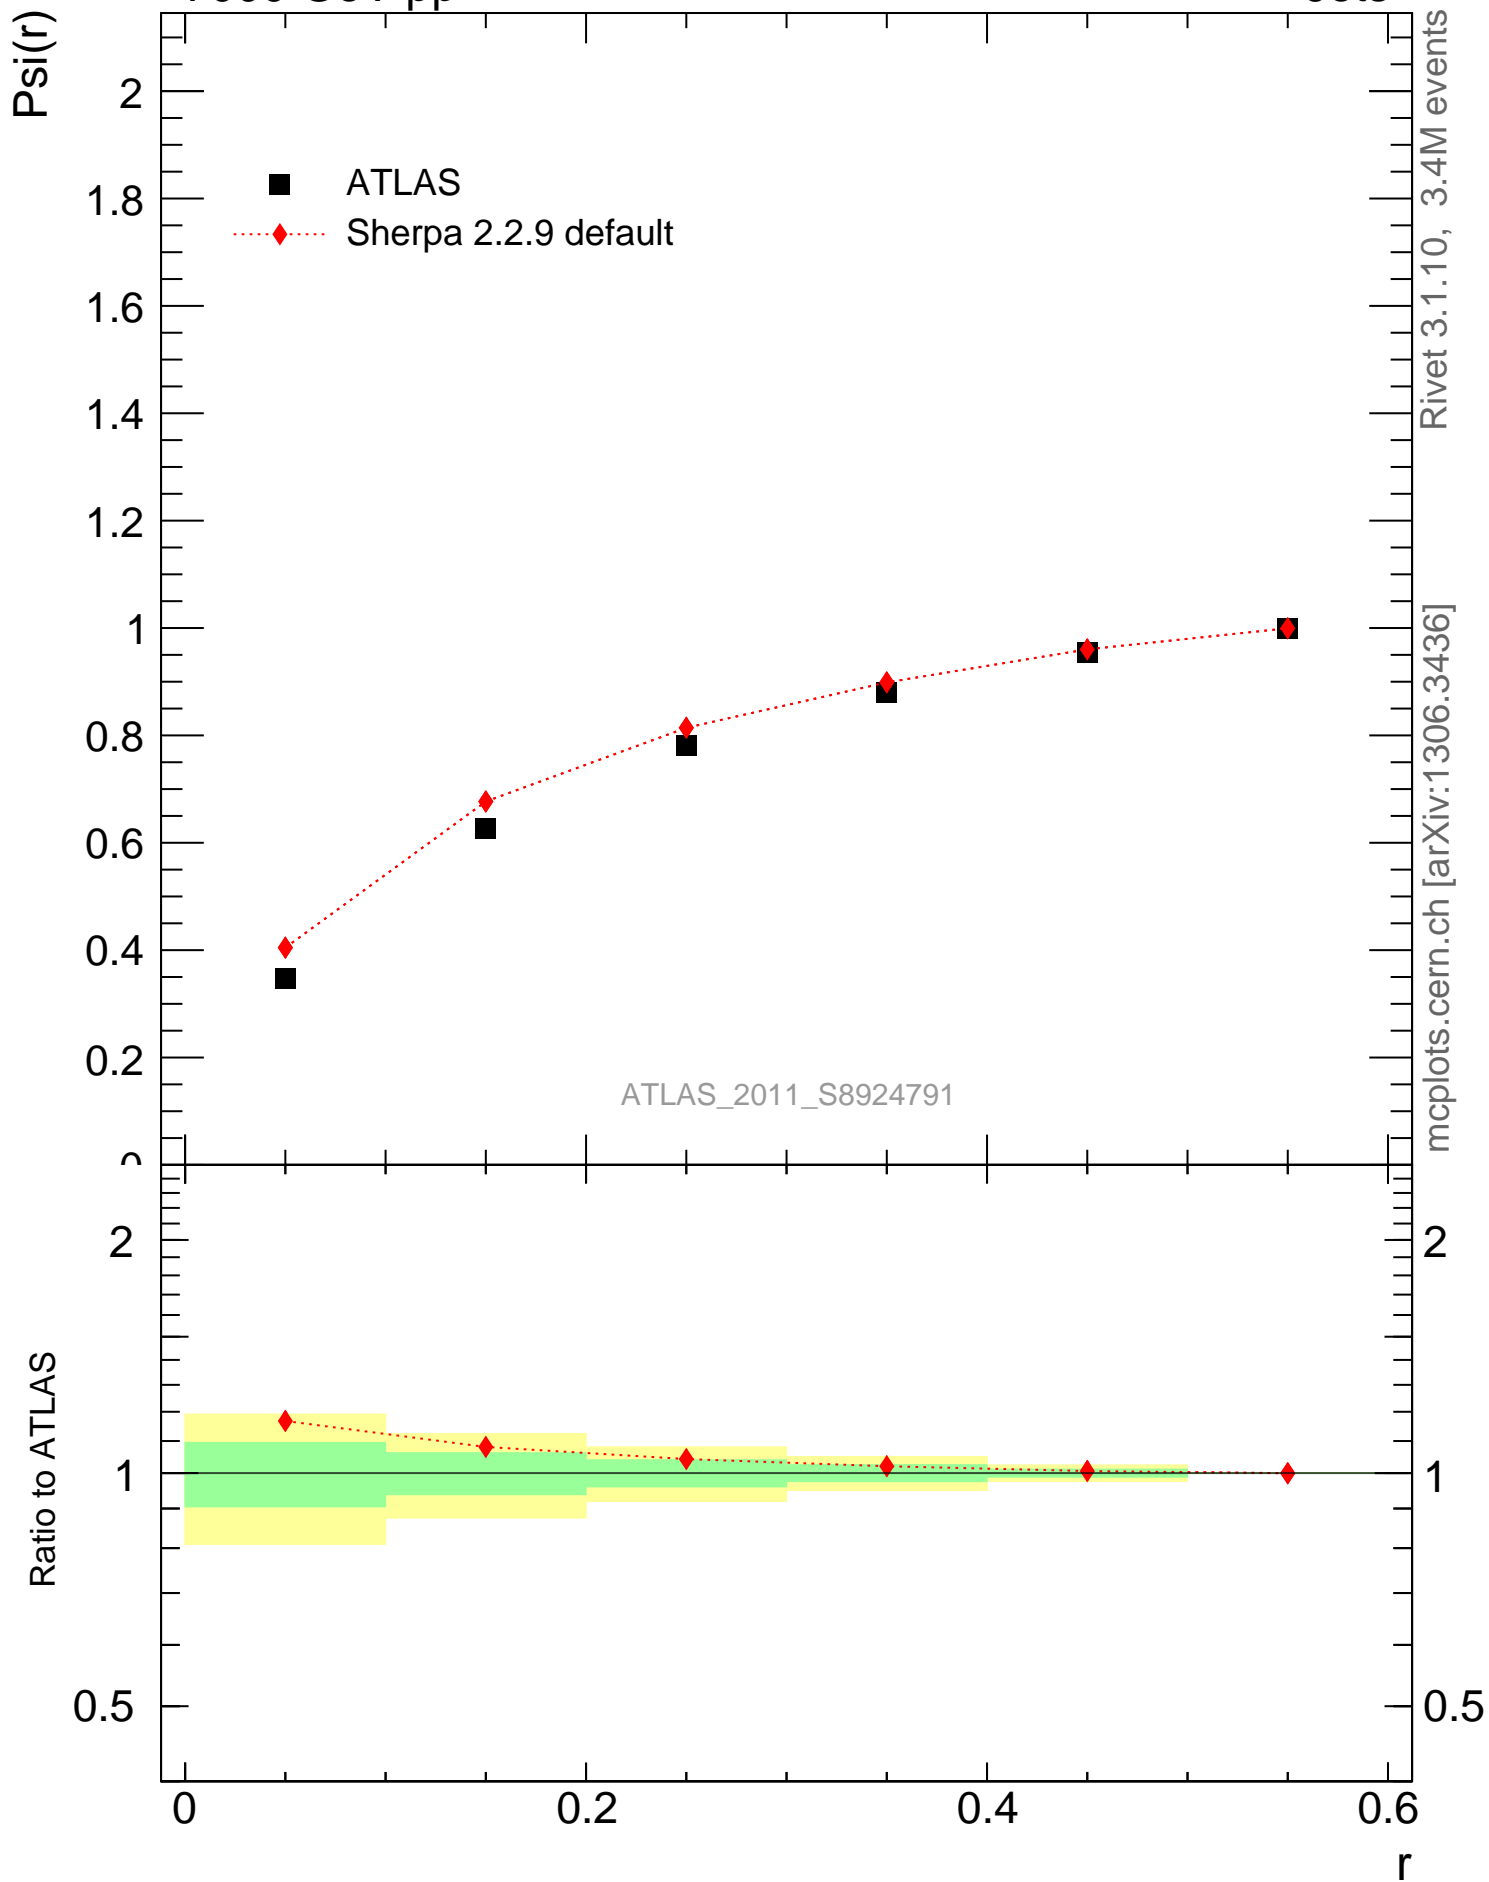

7000 GeV pp

Jets

Rivet 3.1.10, 3.4M events  
mcplots.cern.ch [arXiv:1306.3436]

ATLAS\_2011\_S8924791