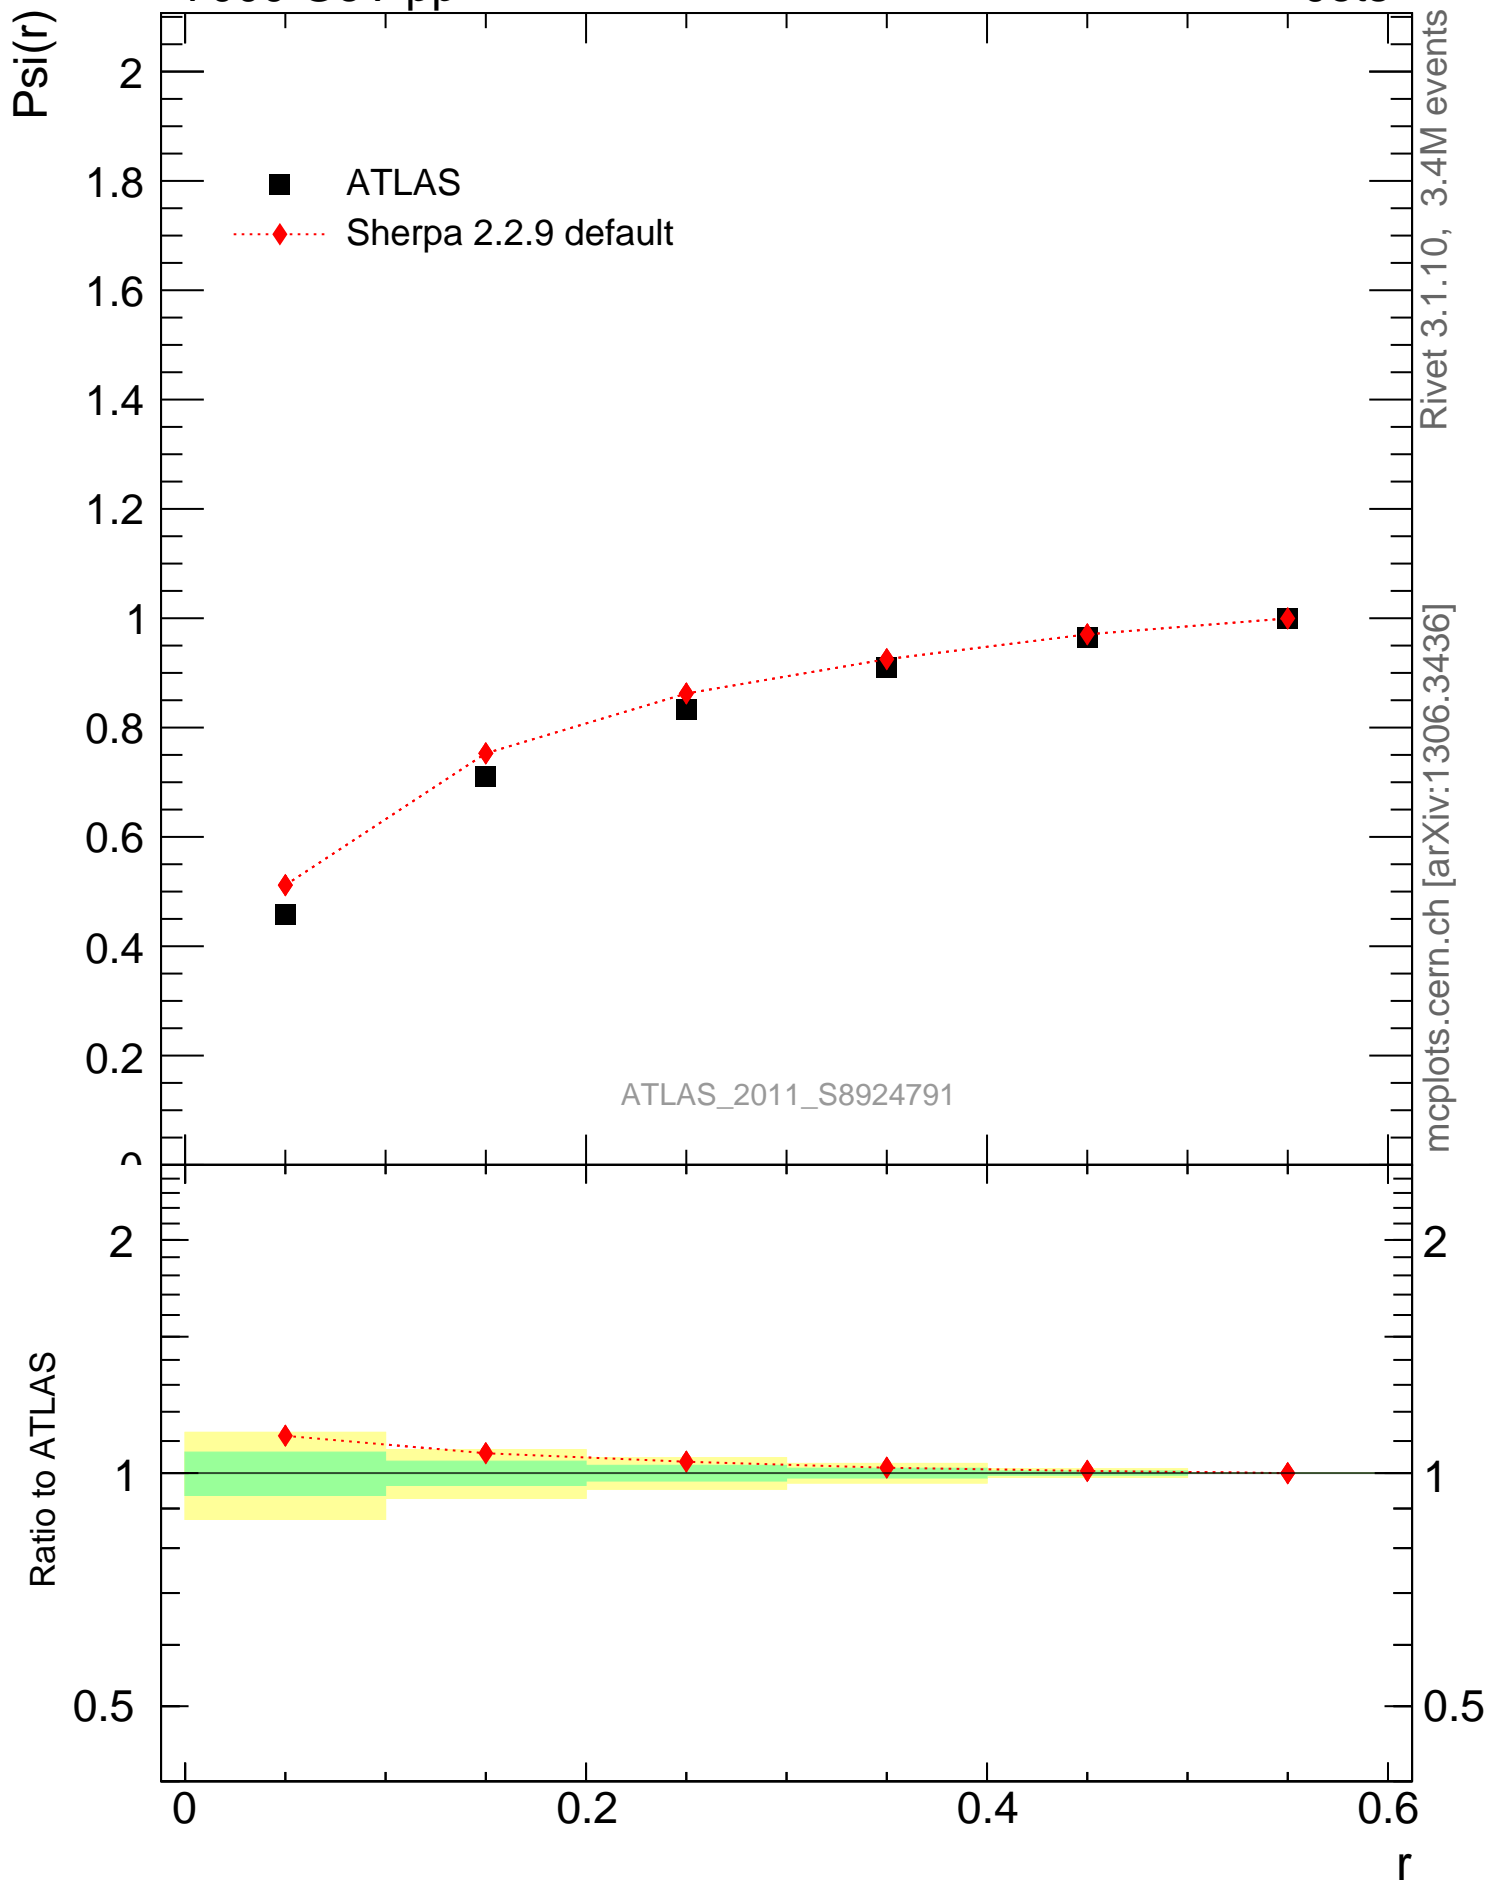

7000 GeV pp

Jets

Rivet 3.1.10, 3.4M events  
mcplots.cern.ch [arXiv:1306.3436]

ATLAS\_2011\_S8924791