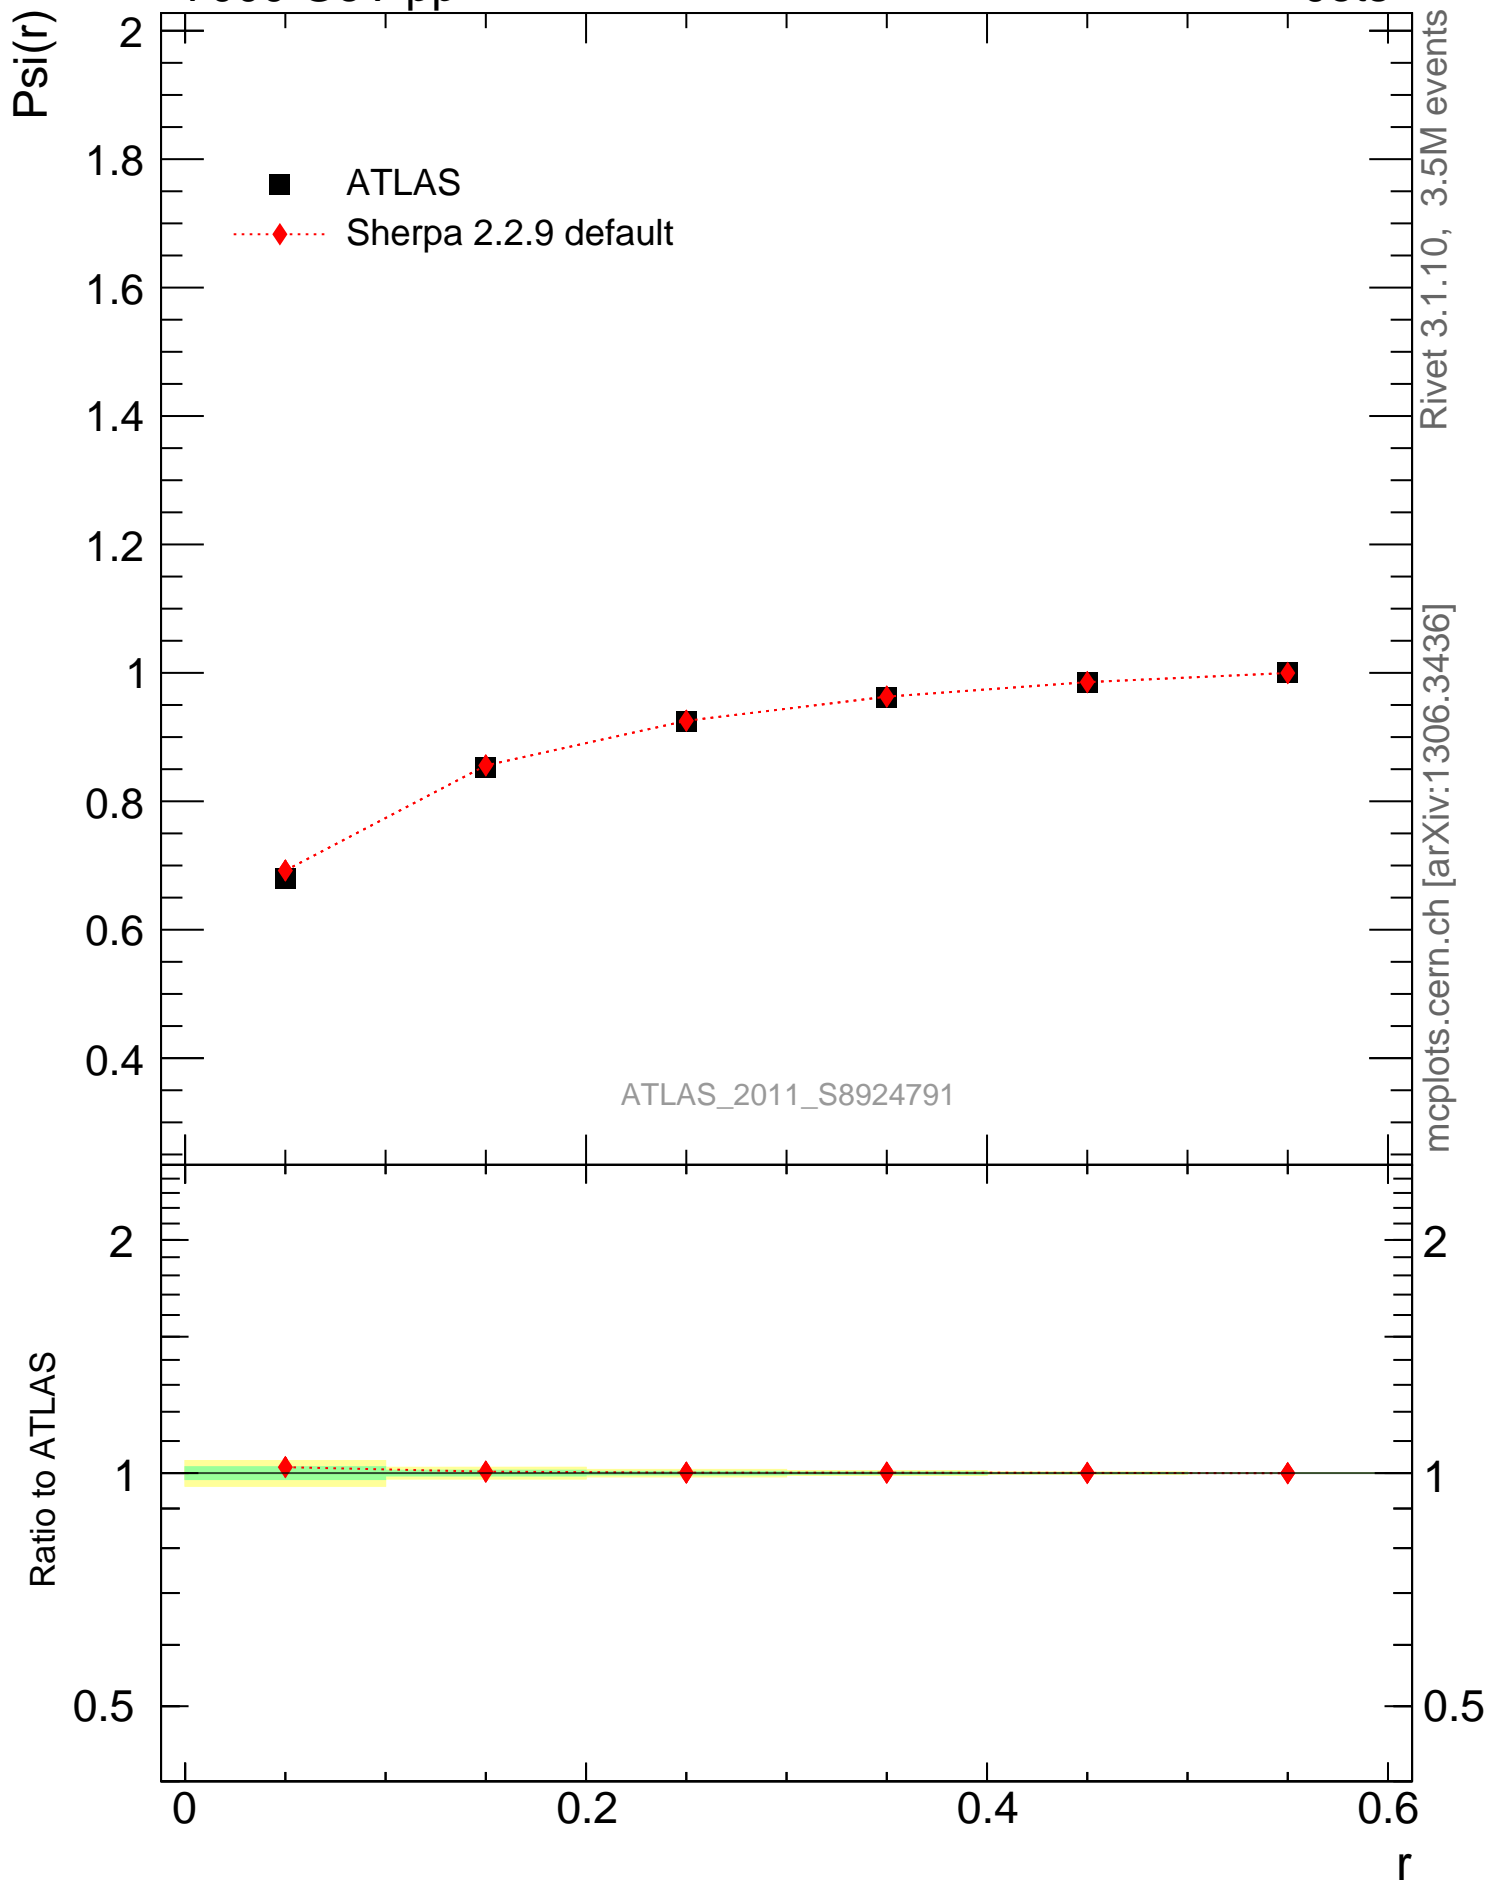

7000 GeV pp

Jets

Rivet 3.1.10, 3.5M events  
mcplots.cern.ch [arXiv:1306.3436]

ATLAS\_2011\_S8924791