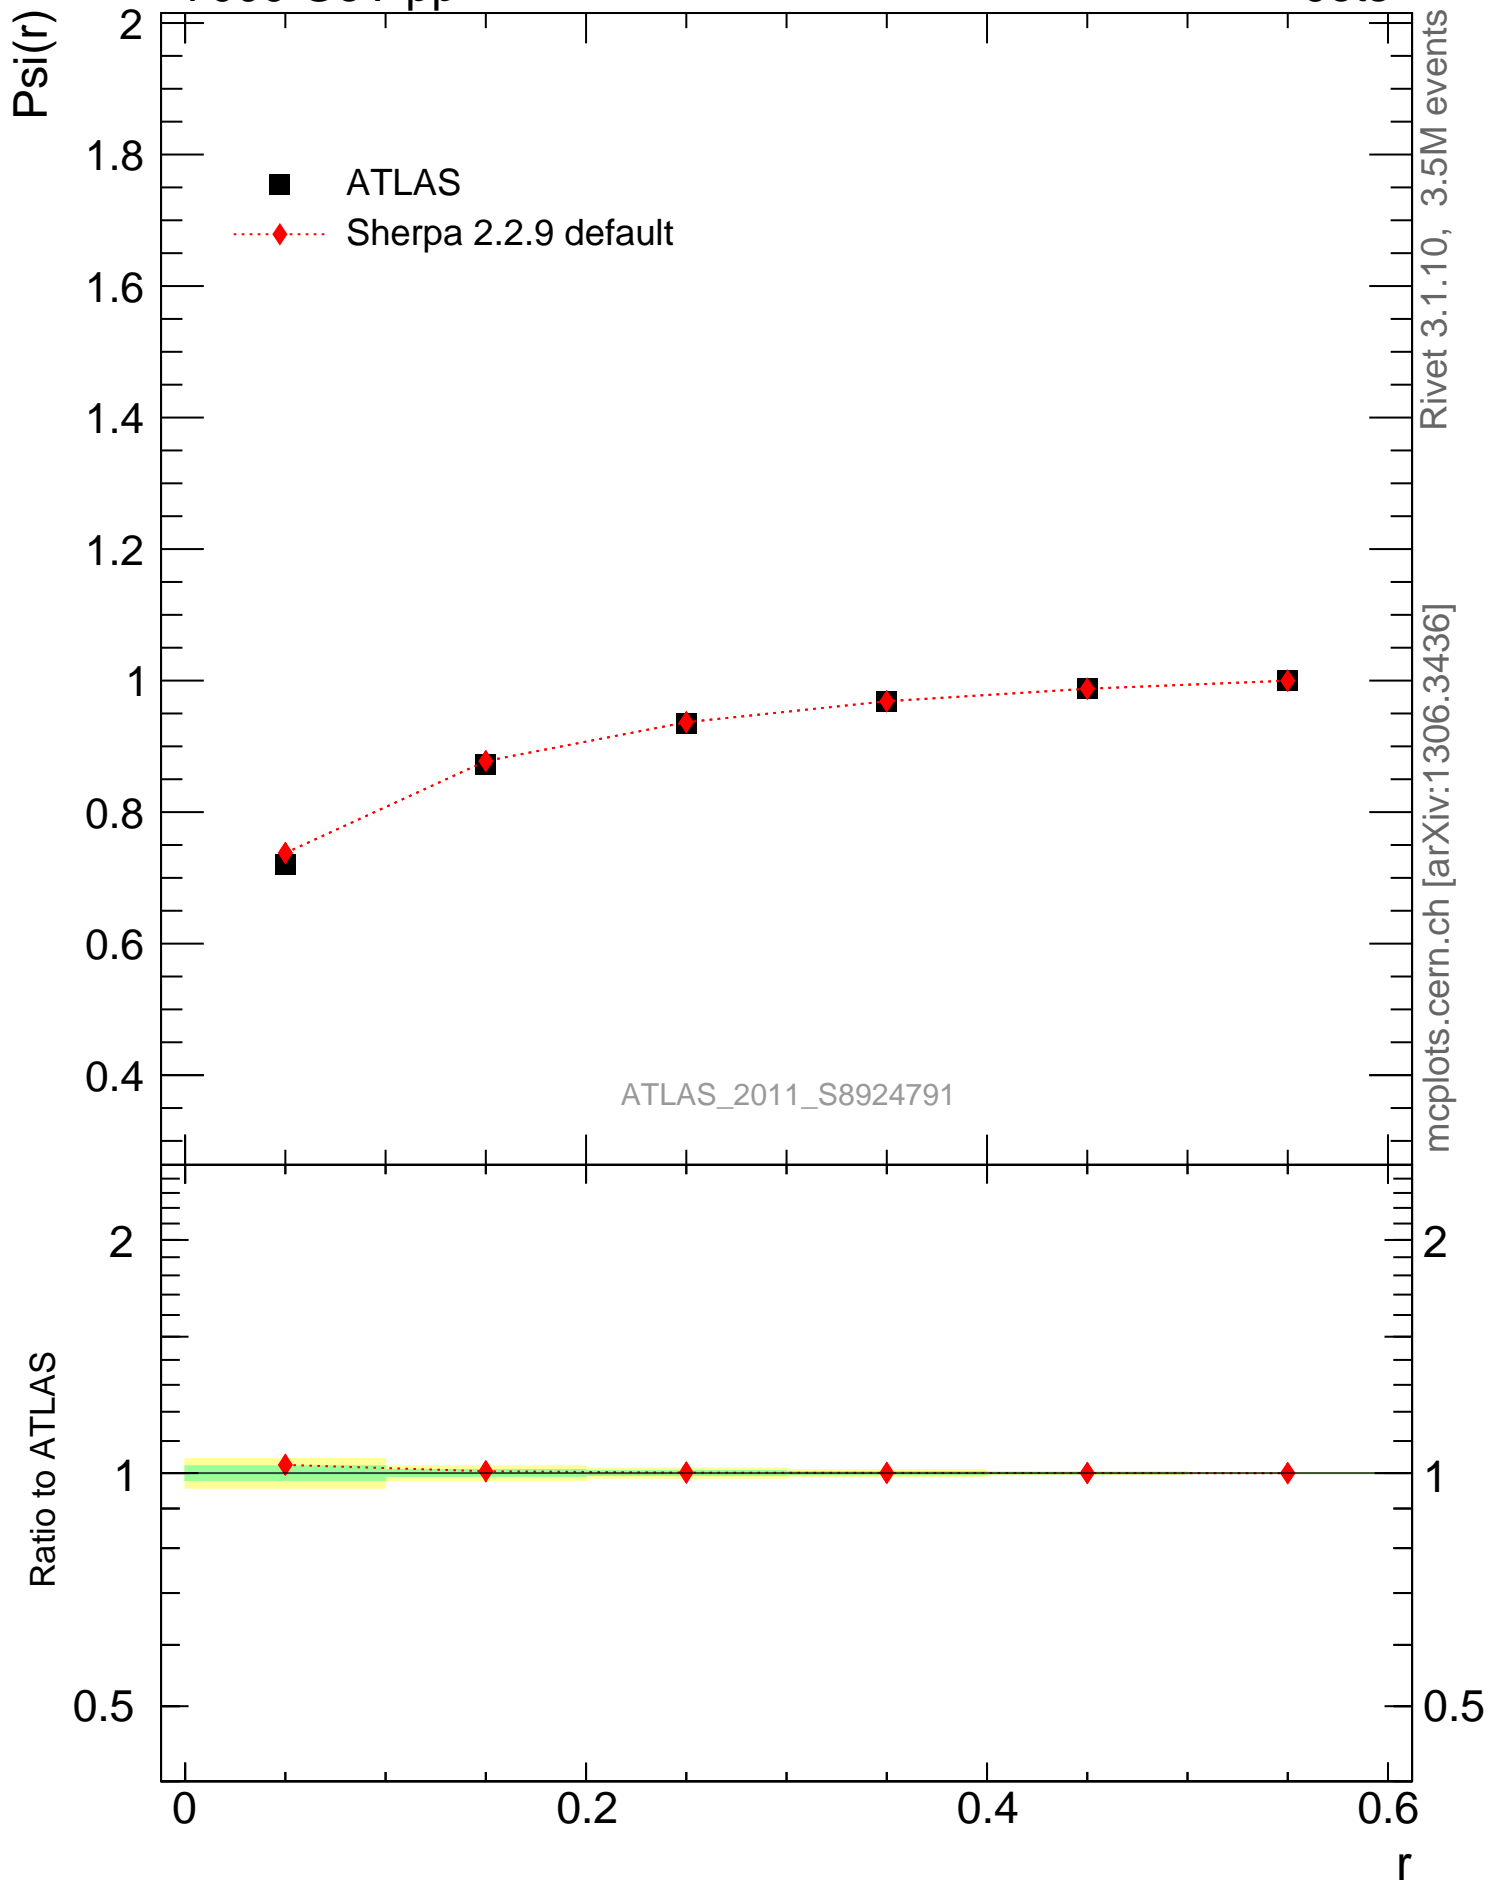

7000 GeV pp

Jets

Rivet 3.1.10, 3.5M events  
mcplots.cern.ch [arXiv:1306.3436]

ATLAS\_2011\_S8924791