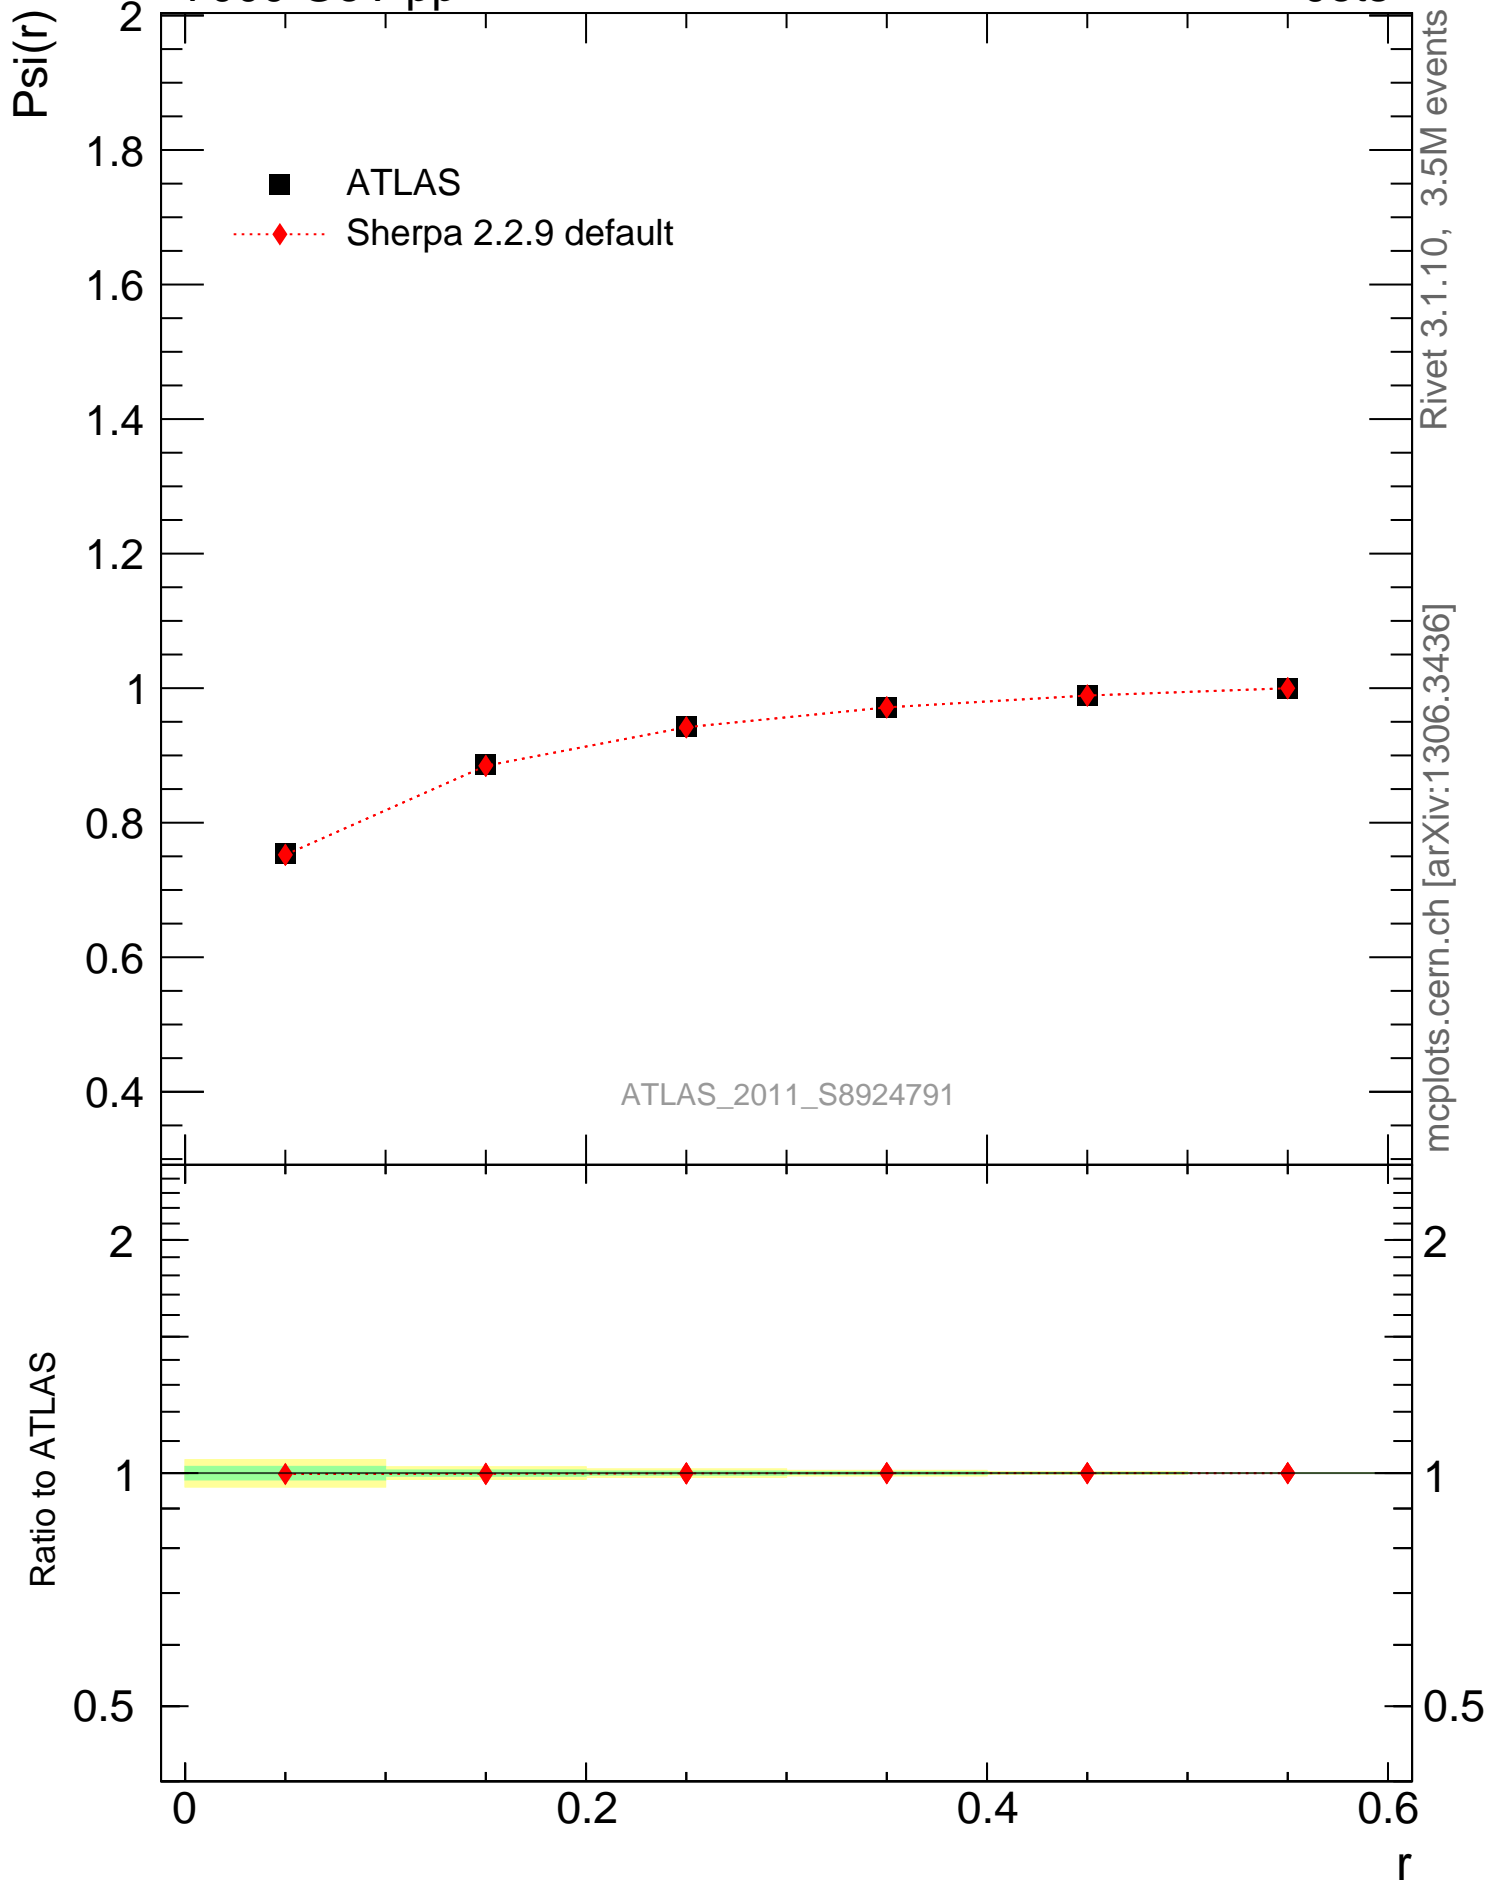

7000 GeV pp

Jets

Rivet 3.1.10, 3.5M events  
mcplots.cern.ch [arXiv:1306.3436]

ATLAS\_2011\_S8924791