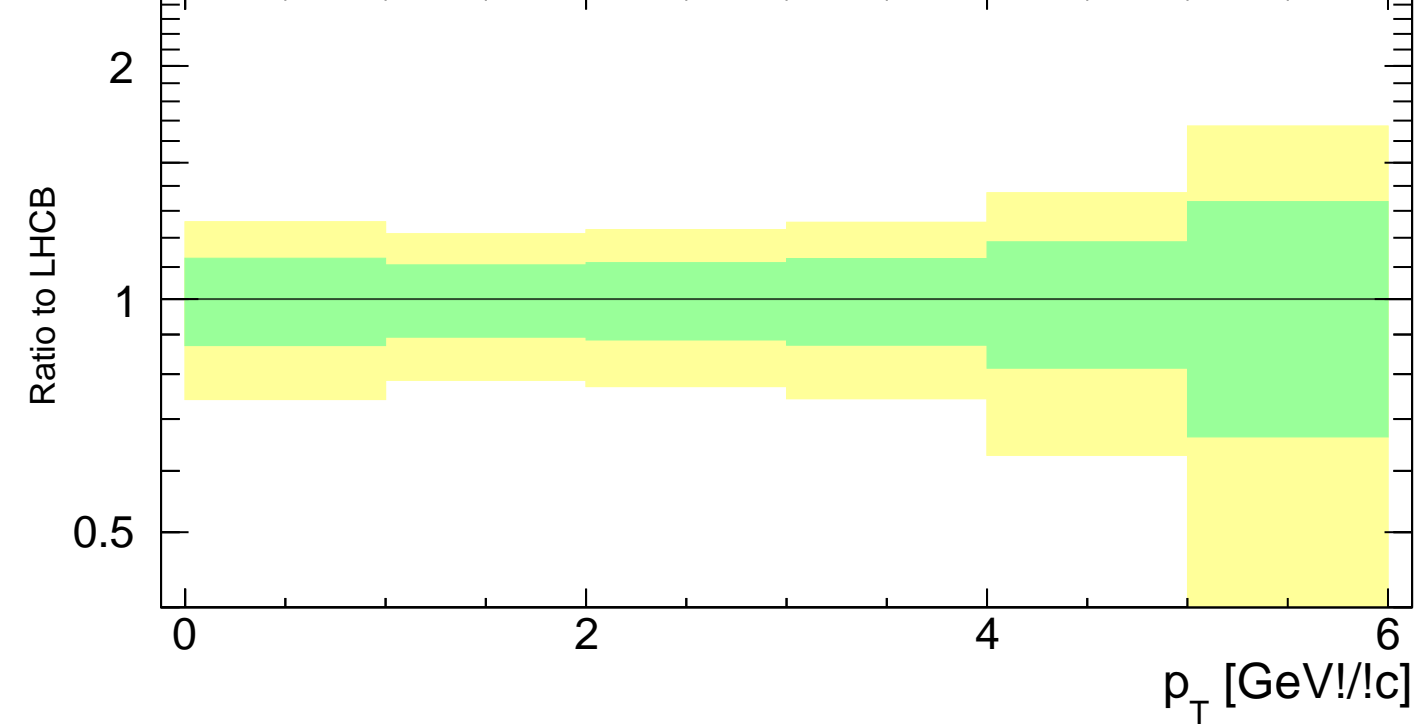

7000 GeV pp

Soft QCD

mcplots.cern.ch [arXiv:1306.3436]