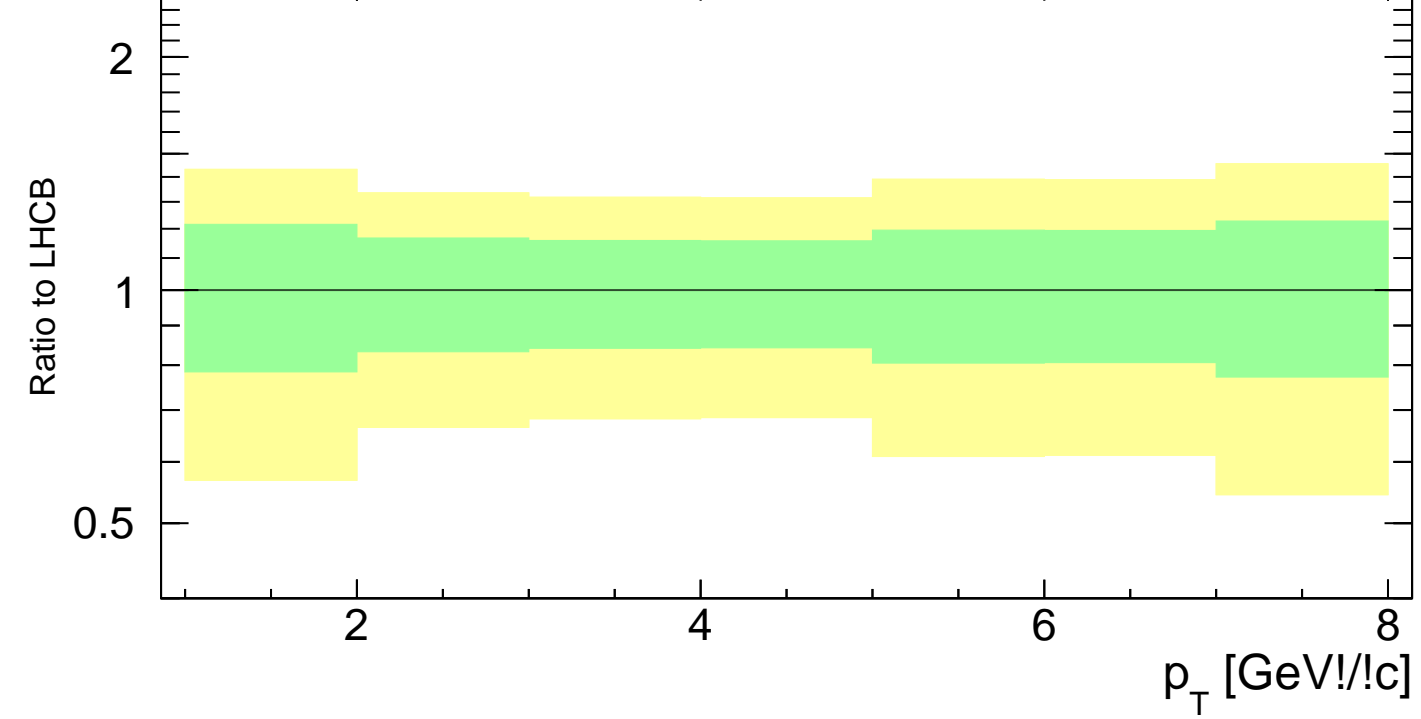

7000 GeV pp

Soft QCD

mcplots.cern.ch [arXiv:1306.3436]