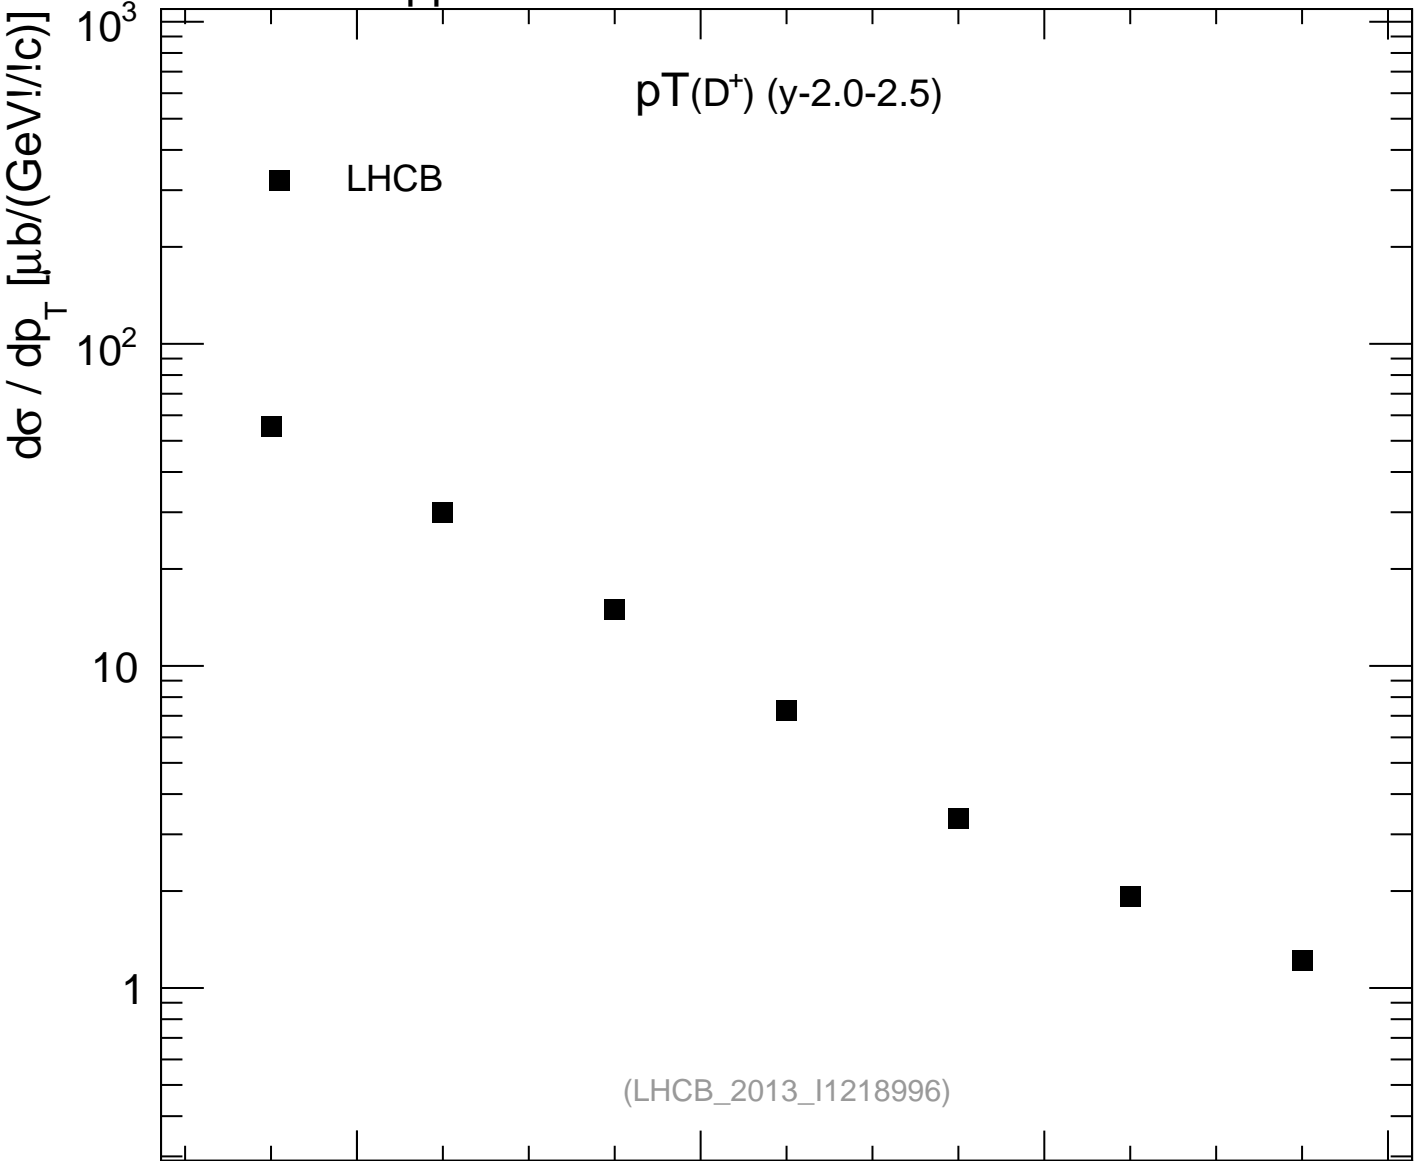

7000 GeV pp

Soft QCD

mcplots.cern.ch [arXiv:1306.3436]